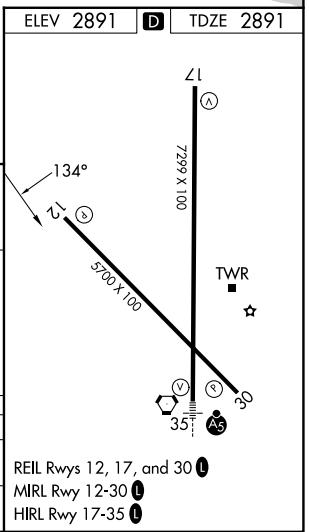

VORTAC GCK 113.3 Chan 80	APP CRS 134°	Rwy Ldg TDZE Apt Elev 5700 2891 2891
--	------------------------	--

VOR/DME RWY 12

GARDEN CITY RGNL (GCK)

▼ MISSED APPROACH: Climb to 4000 then climbing left turn to 4500 direct GCK VORTAC and hold.

ASOS 121.325	KANSAS CITY CENTER 125.2 285.425	GARDEN CITY TOWER * 118.15 (CTAF) 0 254.4	GND CON 119.0 254.4	UNICOM 122.95
------------------------	--	---	-------------------------------	-------------------------

NC-2, 11 JUN 2026 to 09 JUL 2026

NC-2, 11 JUN 2026 to 09 JUL 2026

CATEGORY	A	B	C	D
S-12		3280-1 389 (400-1)		3280-1¼ 389 (400-1¼)
CIRCLING	3320-1 429 (500-1)	3360-1 469 (500-1)	3480-1½ 589 (600-1½)	3480-2 589 (600-2)