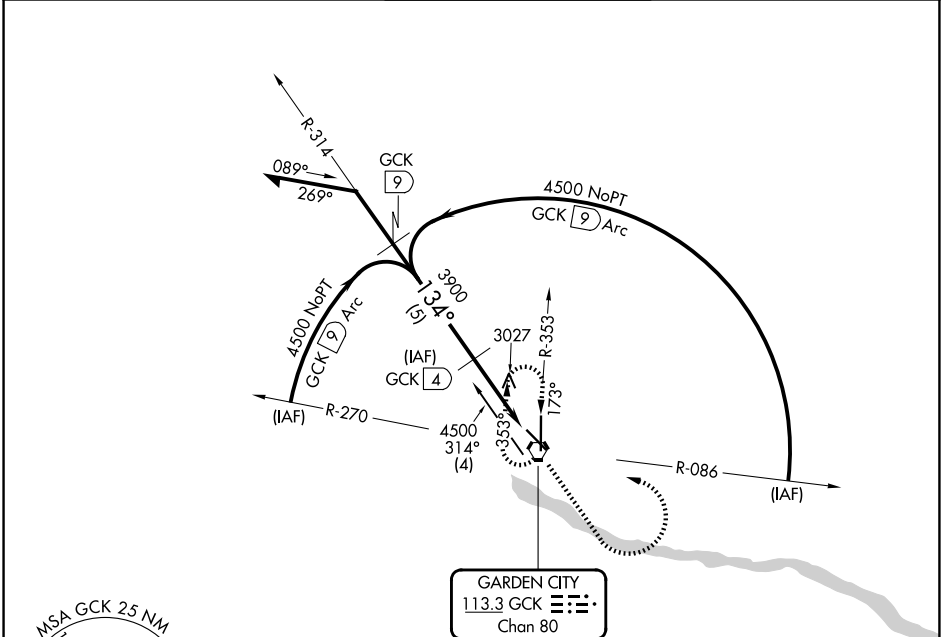

VORTAC GCK 113.3 Chan 80	APP CRS 134°	Rwy Ldg TDZE Apt Elev 5700 2891 2891
--	------------------------	--

VOR/DME RWY 12

GARDEN CITY RGNL (GCK)

▼ MISSED APPROACH: Climb to 4000 then climbing left turn to 4500 direct GCK VORTAC and hold.

ASOS 121.325	KANSAS CITY CENTER 125.2 285.425	GARDEN CITY TOWER * 118.15 (CTAF) 0 254.4	GND CON 119.0 254.4	UNICOM 122.95
------------------------	--	---	-------------------------------	-------------------------

NC-2, 11 JUN 2026 to 09 JUL 2026

NC-2, 11 JUN 2026 to 09 JUL 2026

CATEGORY	A	B	C	D
S-12		3280-1 389 (400-1)		3280-1¼ 389 (400-1¼)
CIRCLING	3320-1 429 (500-1)	3360-1 469 (500-1)	3480-1½ 589 (600-1½)	3480-2 589 (600-2)