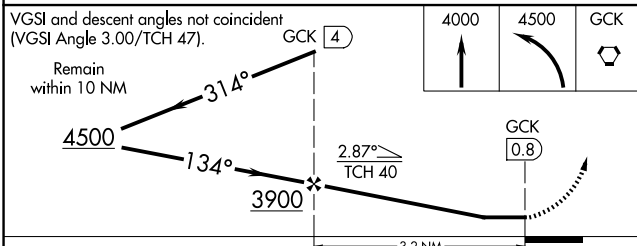

VORTAC GCK 113.3 Chan 80	APP CRS 134°	Rwy Ldg TDZE Apt Elev 5700 2891 2891
--	------------------------	--

VOR/DME RWY 12

GARDEN CITY RGNL (GCK)

▼ MISSED APPROACH: Climb to 4000 then climbing left turn to 4500 direct GCK VORTAC and hold.

ASOS 121.325	KANSAS CITY CENTER 125.2 285.425	GARDEN CITY TOWER * 118.15 (CTAF) 0 254.4	GND CON 119.0 254.4	UNICOM 122.95
------------------------	--	---	-------------------------------	-------------------------

NC-2, 11 JUN 2026 to 09 JUL 2026

NC-2, 11 JUN 2026 to 09 JUL 2026

CATEGORY	A	B	C	D
S-12		3280-1 389 (400-1)		3280-1¼ 389 (400-1¼)
CIRCLING	3320-1 429 (500-1)	3360-1 469 (500-1)	3480-1½ 589 (600-1½)	3480-2 589 (600-2)