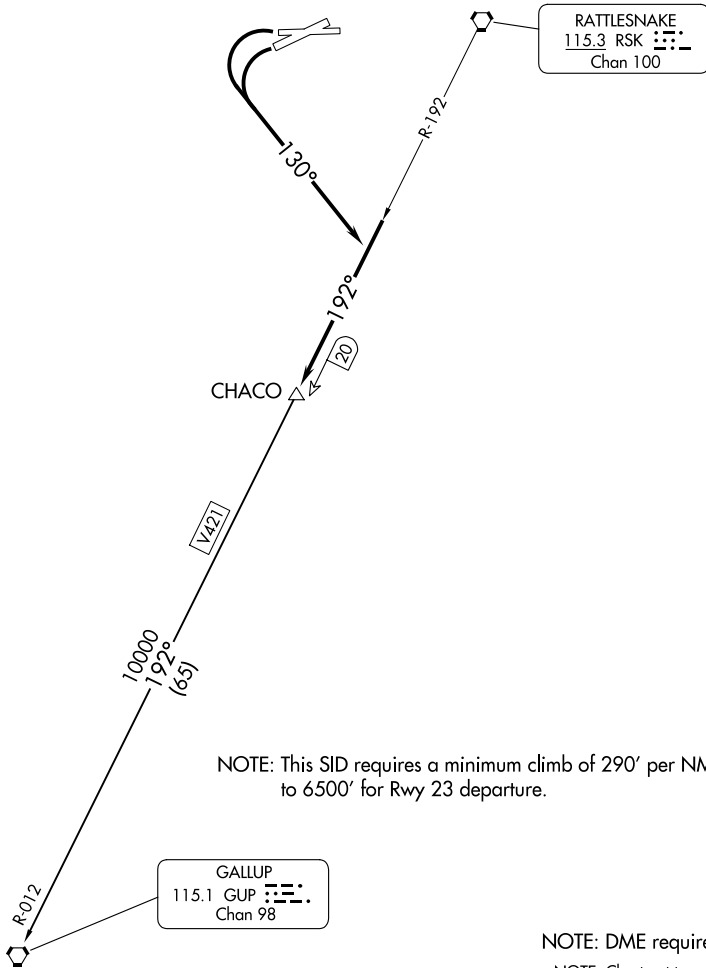

(CHACO1.CHACO) 23334

# CHACO ONE DEPARTURE

AL-493 (FAA)

FOUR CORNERS RGNL (F'MIN)  
FARMINGTON, NEW MEXICO

ATIS  
127.15  
GND CON  
121.7  
FARMINGTON TOWER  
118.9 (CTAF) 257.8  
DENVER CENTER  
118.575 348.7  
UNICOM  
122.95

SW-1, 11 JUN 2026 to 09 JUL 2026

SW-1, 11 JUN 2026 to 09 JUL 2026

## DEPARTURE ROUTE DESCRIPTION

Aircraft departing Runways 23 or 25 turn left heading 130° to intercept RSK R-192 to CHACO. Thence via (assigned route).

GALLUP TRANSITION (CHACO1.GUP): From over CHACO via RSK R-192 and GUP R-012 to GUP VORTAC.