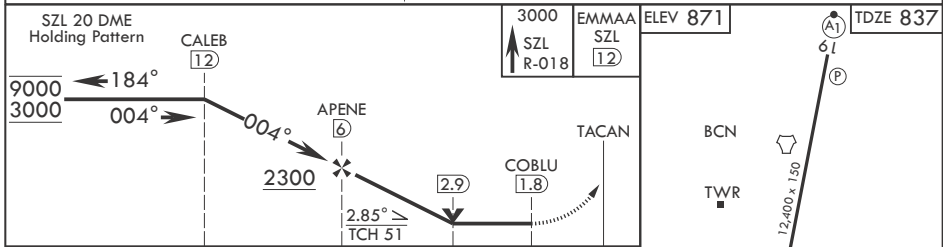

CATEGORY	A	B	C	D	E
S-1*	1360/24 523 (500-1/2)		1360/55 523 (500-1)		
CIRCLING**	1360-1 489 (500-1)		1360-1 1/2 489 (500-1 1/2)	1440-2 569 (600-2)	1460-2 589 (600-2)