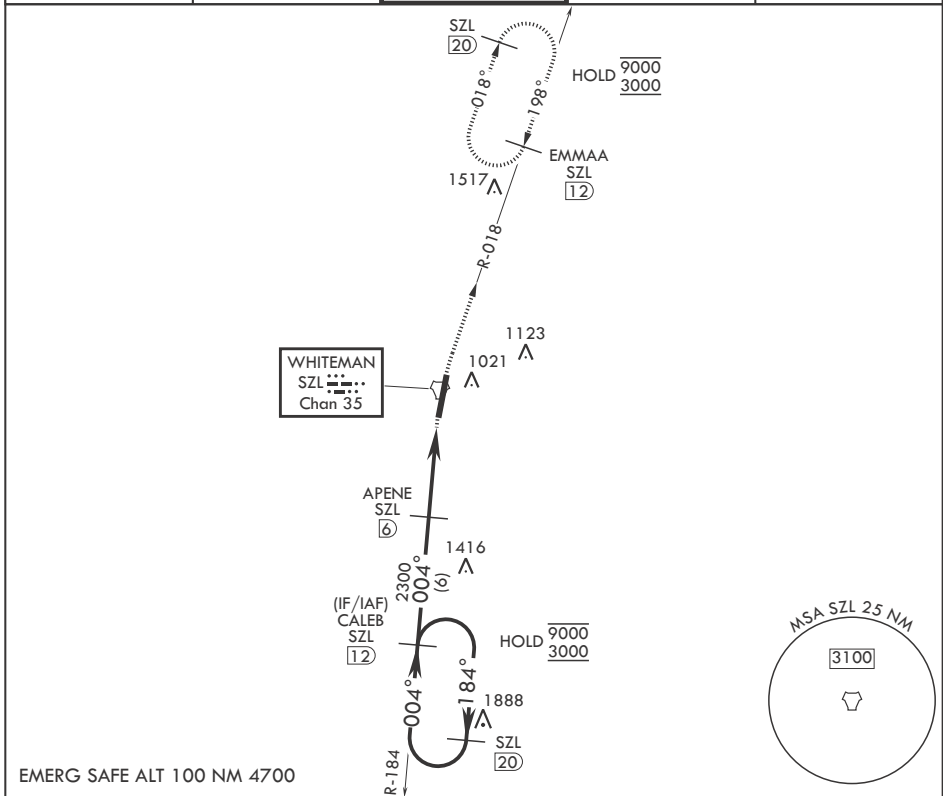

KNOB NOSTER, MISSOURI

TACAN Y RWY 1

TACAN SZL Chan 35	APCH CRS 004°	Rwy Idg TDZE Arprt Elev	12,400 837 871

(USAF)

WHITEMAN AFB (KSZL)

▼ *When ALS inop, increase CAT AB RVR to 55 and vis to 1 mile, CAT CDE vis to 1 1/2 miles.
**Circling not authorized W of Rwy 1-19.

MISSED APPROACH: Climb to 3000 via SZL TACAN R-018 to EMMAA and hold.

ATIS* 118.725 239.025	APP CON* 127.45 284.0	TOWER* 132.4 318.8	GND CON* 119.125 275.8	ASR

EMERG SAFE ALT 100 NM 4700