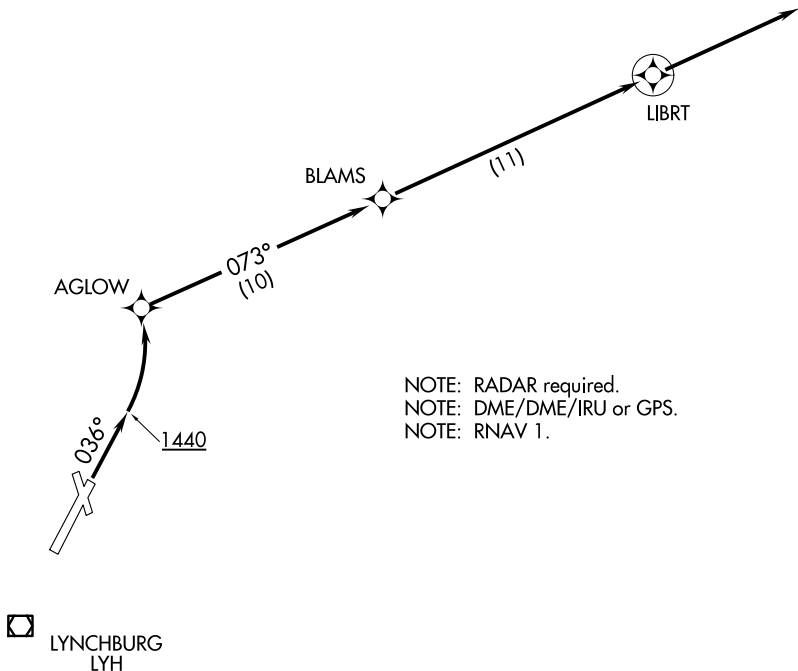

(LIBRT3.LIBRT) 22083

AL-499 (FAA)

LYNCHBURG RGNL/PRESTON GLENN FLD (LYH)
LYNCHBURG, VA

LIBRT THREE DEPARTURE (RNAV)

ATIS 119.8
GND CON
121.9
LYNCHBURG TOWER ★
127.65 (CTAF) 257.8
ROANOKE DEP CON
135.0 254.325

TAKEOFF MINIMUMS:
Rwys 17, 22, 35: NA-ATC.
Rwy 4: Standard with minimum
climb of 500' per NM to 4000.

TOP ALTITUDE:
4000

NOTE: Chart not to scale.

DEPARTURE ROUTE DESCRIPTION

TAKEOFF RUNWAY 4: Climb heading 036° to 1440, then left turn direct AGLOW, then on depicted route to LIBRT, then on heading 073°, expect vectors on course. Maintain 4000 or as assigned by ATC. Expect filed altitude 10 minutes after departure.

LIBRT THREE DEPARTURE (RNAV)
(LIBRT3.LIBRT) 03JAN19

LYNCHBURG, VA
LYNCHBURG RGNL/PRESTON GLENN FLD (LYH)

NE-3, 11 JUN 2026 to 09 JUL 2026

NE-3, 11 JUN 2026 to 09 JUL 2026