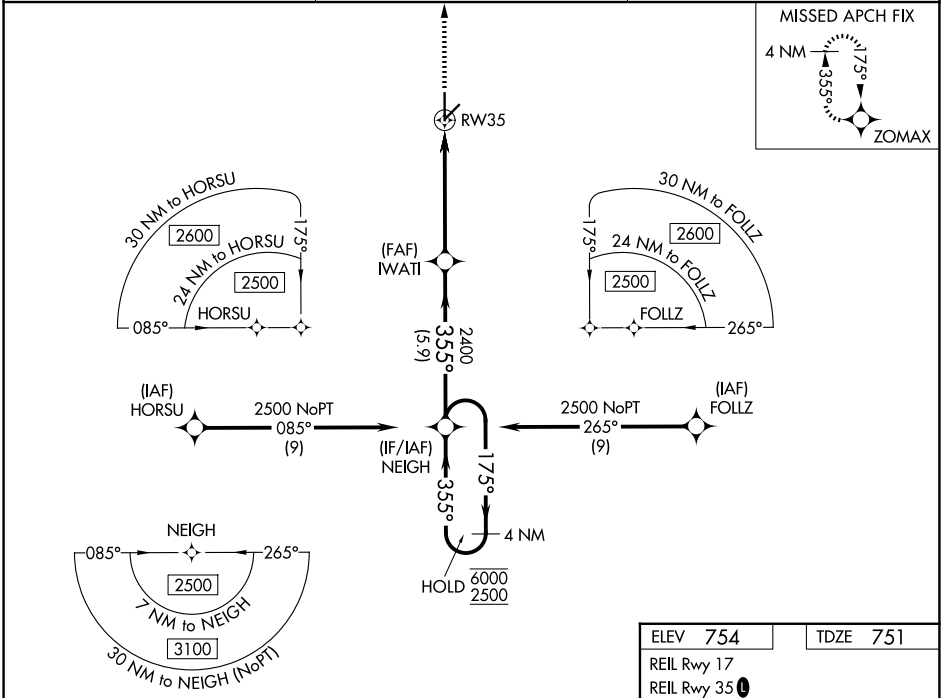

WAAS CH 82044 W35A	APP CRS 355°	Rwy Ldg TDZE Apt Elev	5868 751 754
--	------------------------	-----------------------------	---

RNAV (GPS) RWY 35

COFFEYVILLE MUNI (CFV)

RNP APCH - GPS.

⚠ Circling Rwy 4, 22 NA at night. Rwy 35 helicopter visibility reduction below 3/4 SM NA. For uncompensated Baro-VNAV systems, LNAV/VNAV NA below -13°C or above 54°C.

MISSED APPROACH: Climb to 3000 direct ZOMAX and hold.

ASOS 121.275	KANSAS CITY CENTER 128.6 282.325	UNICOM 123.0 (CTAF) 0
------------------------	--	---------------------------------

ELEV 754	TDZE 751
----------	----------

REIL Rwy 17
REIL Rwy 35
MIRL Rwy 17-35

CATEGORY	A	B	C	D
LPV DA		1001-1	250 (300-1)	
LNAV/VNAV DA		1018-1	267 (300-1)	
LNAV MDA	1240-1	489 (500-1)	1240-1 3/8	489 (500-1 3/8)
CIRCLING	1240-1	486 (500-1)	1300-1 1/2 546 (600-1 1/2)	1500-2 1/2 746 (800-2 1/2)

NC-2, 11 JUN 2026 to 09 JUL 2026

NC-2, 11 JUN 2026 to 09 JUL 2026