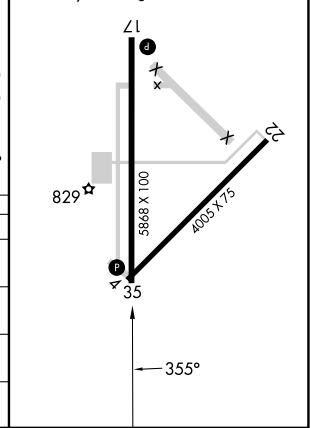

WAAS CH 82044 W35A	APP CRS 355°	Rwy Ldg TDZE Apt Elev	5868 751 754
--	------------------------	-----------------------------	---

RNAV (GPS) RWY 35

COFFEYVILLE MUNI (CFV)

RNP APCH - GPS.

⚠ Circling Rwy 4, 22 NA at night. Rwy 35 helicopter visibility reduction below 3/4 SM NA. For uncompensated Baro-VNAV systems, LNAV/VNAV NA below -13°C or above 54°C.

MISSED APPROACH: Climb to 3000 direct ZOMAX and hold.

ASOS 121.275	KANSAS CITY CENTER 128.6 282.325	UNICOM 123.0 (CTAF) 0
------------------------	--	---------------------------------

ELEV 754	TDZE 751
----------	----------

REIL Rwy 17
REIL Rwy 35
MIRL Rwy 17-35

CATEGORY	A	B	C	D
LPV DA		1001-1	250 (300-1)	
LNAV/VNAV DA		1018-1	267 (300-1)	
LNAV MDA	1240-1	489 (500-1)	1240-1 3/8	489 (500-1 3/8)
CIRCLING	1240-1	486 (500-1)	1300-1 1/2 546 (600-1 1/2)	1500-2 1/2 746 (800-2 1/2)