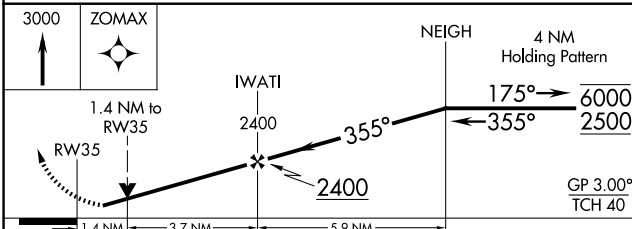

MISSED APPROACH: Climb to 3000 direct ZOMAX and hold.

ASOS 121.275	KANSAS CITY CENTER 128.6 282.325	UNICOM 123.0 (CTAF) 0
------------------------	--	---------------------------------

ELEV 754	TDZE 751
----------	----------