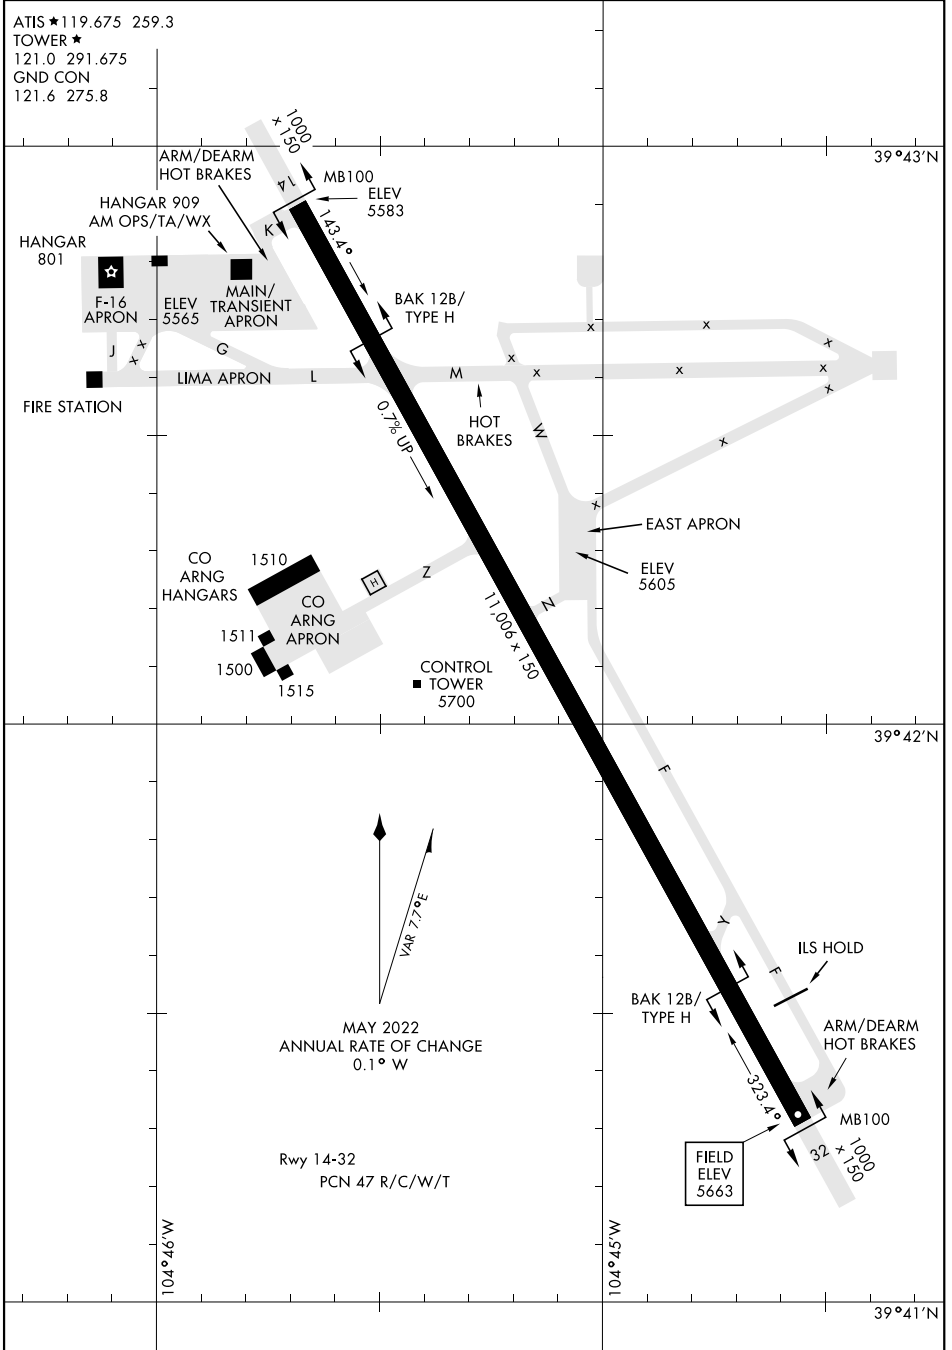

# AIRPORT DIAGRAM

[USAF]

BUCKLEY SFB (KBKF)

AURORA, COLORADO

ATIS ★ 119.675 259.3  
 TOWER ★  
 121.0 291.675  
 GND CON  
 121.6 275.8

SW-1, 11 JUN 2026 to 09 JUL 2026

SW-1, 11 JUN 2026 to 09 JUL 2026

# AIRPORT DIAGRAM

AURORA, COLORADO

BUCKLEY SFB (KBKF)