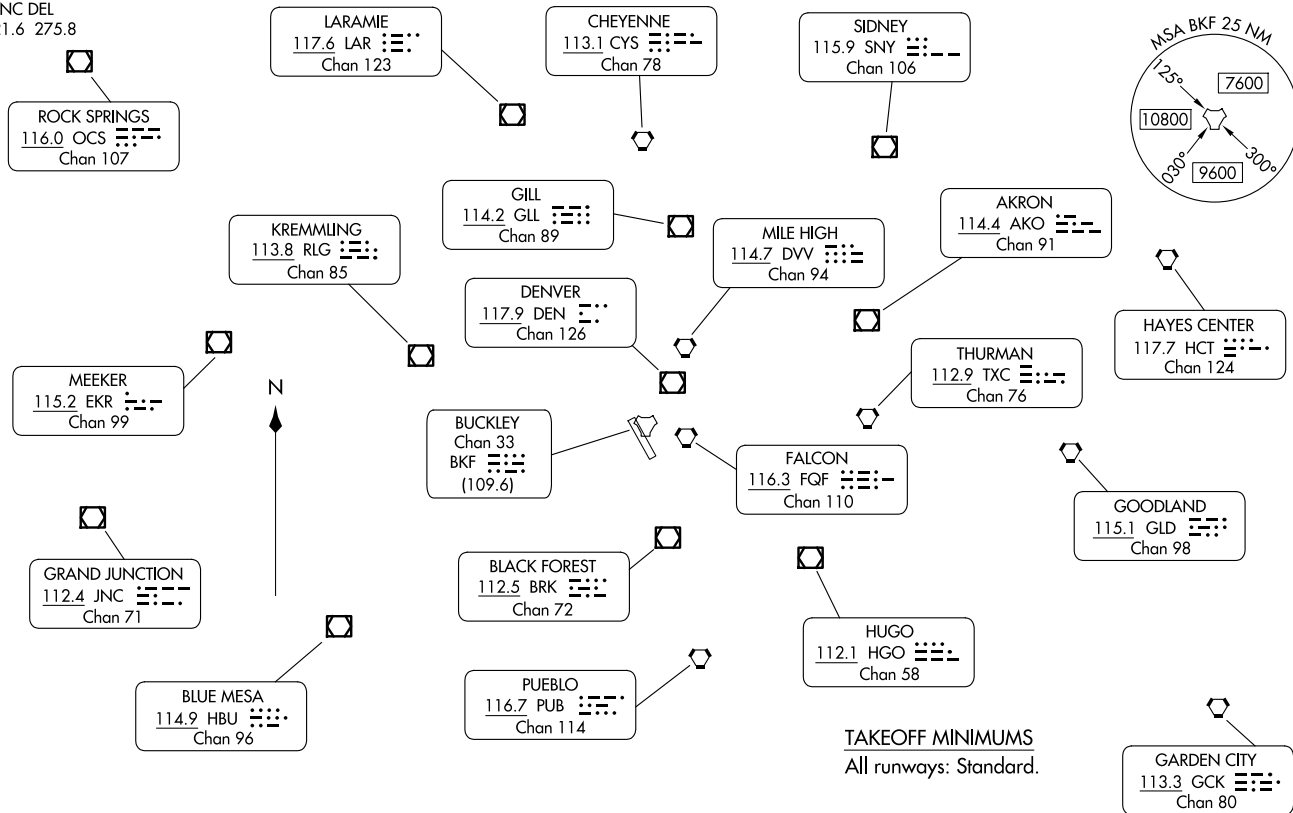

12JUN25

DENVER THREE DEPARTURE

AURORA, COLORADO
BUCKLEY SPACE FORCE BASE (KBKF)

DENVER DEP CON
128.45 251.075
ATIS
119.675 259.3
CLNC DEL
121.6 275.8

RADAR required.

**TOP ALTITUDE:
ASSIGNED BY ATC.**

25219

DENVER THREE DEPARTURE

AI-538 (FAA)

BUCKLEY SPACE FORCE BASE (KBKF)
AURORA, COLORADO

NOTE: Chart not to scale.

(CONTINUED ON FOLLOWING PAGE)

DEPARTURE ROUTE DESCRIPTION

TAKEOFF ALL RUNWAYS: Fly assigned heading and altitude for RADAR vectors to assigned route. Expect filed altitude 10 minutes after departure.

LOST COMMUNICATIONS: If no transmissions are received within one minute after departure, maintain assigned heading until 7000, then climb to filed altitude direct to DEN VOR/DME, then on assigned route. If filed altitude is above 10000, cross DEN VOR/DME at or above 11000.

SW-1, 11 JUN 2026 to 09 JUL 2026

SW-1, 11 JUN 2026 to 09 JUL 2026