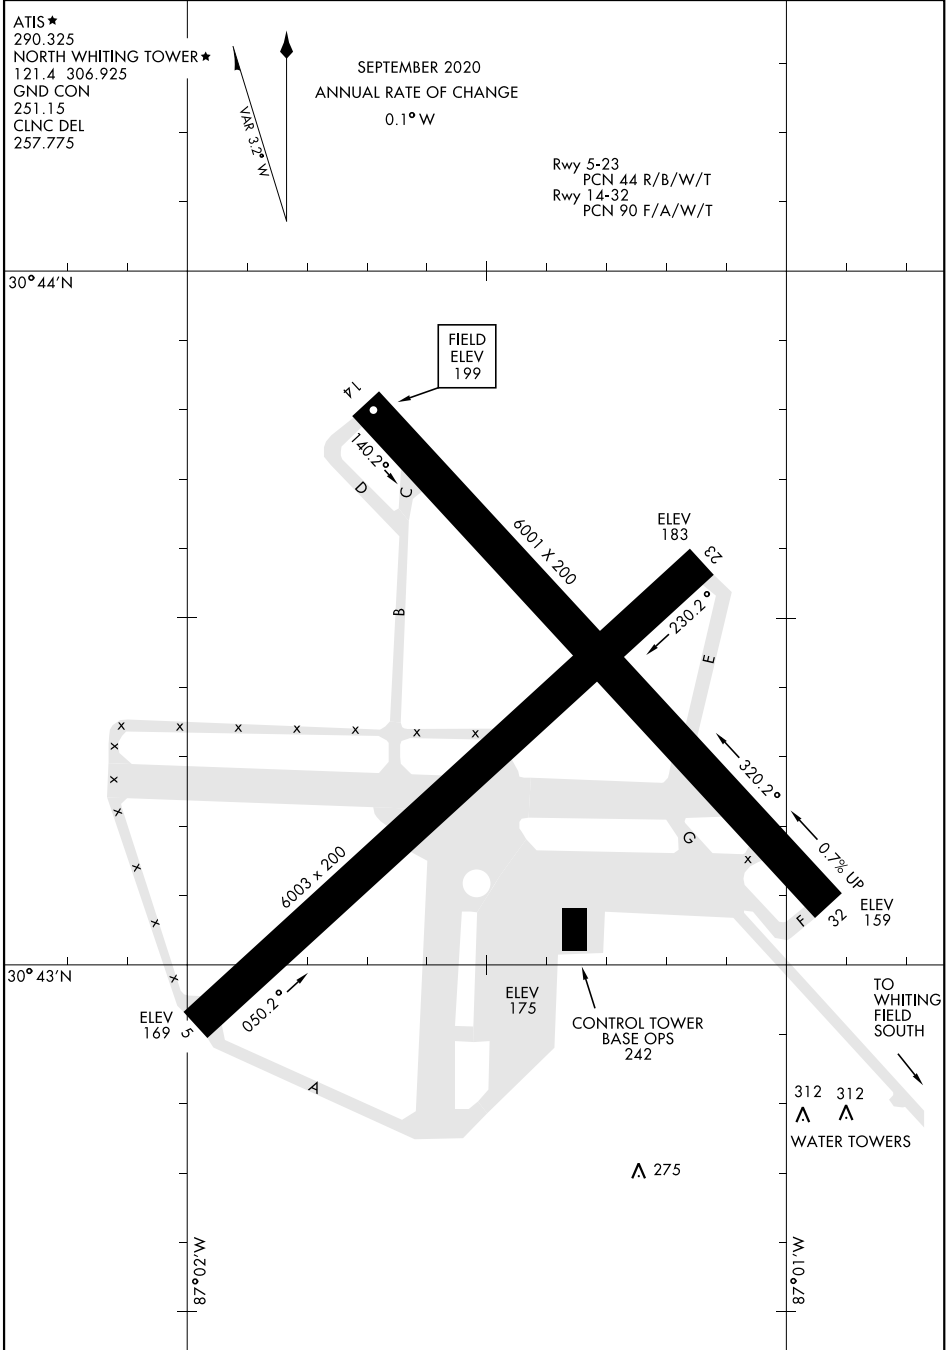

AIRPORT DIAGRAM

[USN]

WHITING FLD NAS-NORTH (KNSE)

MILTON, FLORIDA

ATIS ★
 290.325
 NORTH WHITING TOWER ★
 121.4 306.925
 GND CON
 251.15
 CLNC DEL
 257.775

SEPTEMBER 2020
 ANNUAL RATE OF CHANGE
 0.1° W

Rwy 5-23
 PCN 44 R/B/W/T
 Rwy 14-32
 PCN 90 F/A/W/T

30° 44' N

30° 43' N

SE-3, 11 JUN 2026 to 09 JUL 2026

SE-3, 11 JUN 2026 to 09 JUL 2026

AIRPORT DIAGRAM

MILTON, FLORIDA
WHITING FLD NAS-NORTH (KNSE)