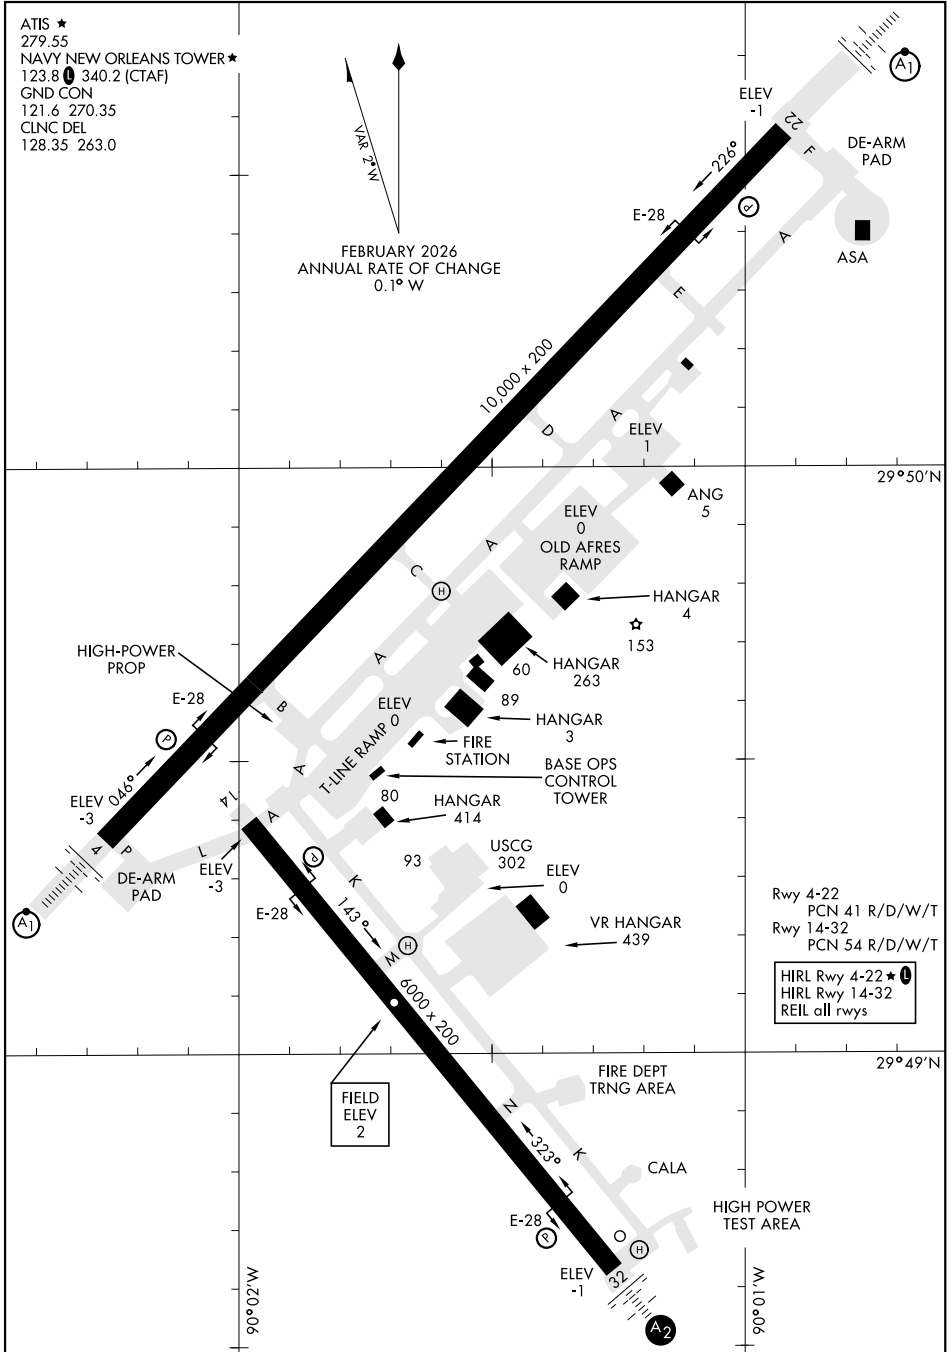

AIRPORT DIAGRAM

[USN]

NEW ORLEANS NAS JRB
(ALVIN CALLENDER FLD) (KNBG)
NEW ORLEANS, LOUISIANA

ATIS ★
 279.55
 NAVY NEW ORLEANS TOWER ★
 123.8 340.2 (CTAF)
 GND CON
 121.6 270.35
 CLNC DEL
 128.35 263.0

SC-4, 11 JUN 2026 to 09 JUL 2026

SC-4, 11 JUN 2026 to 09 JUL 2026

Rwy 4-22
 PCN 41 R/D/W/T
 Rwy 14-32
 PCN 54 R/D/W/T

HIRL Rwy 4-22 ★ (T)
 HIRL Rwy 14-32
 REIL all rwy's

AIRPORT DIAGRAM

NEW ORLEANS, LOUISIANA
NEW ORLEANS NAS JRB
(ALVIN CALLENDER FLD) (KNBG)