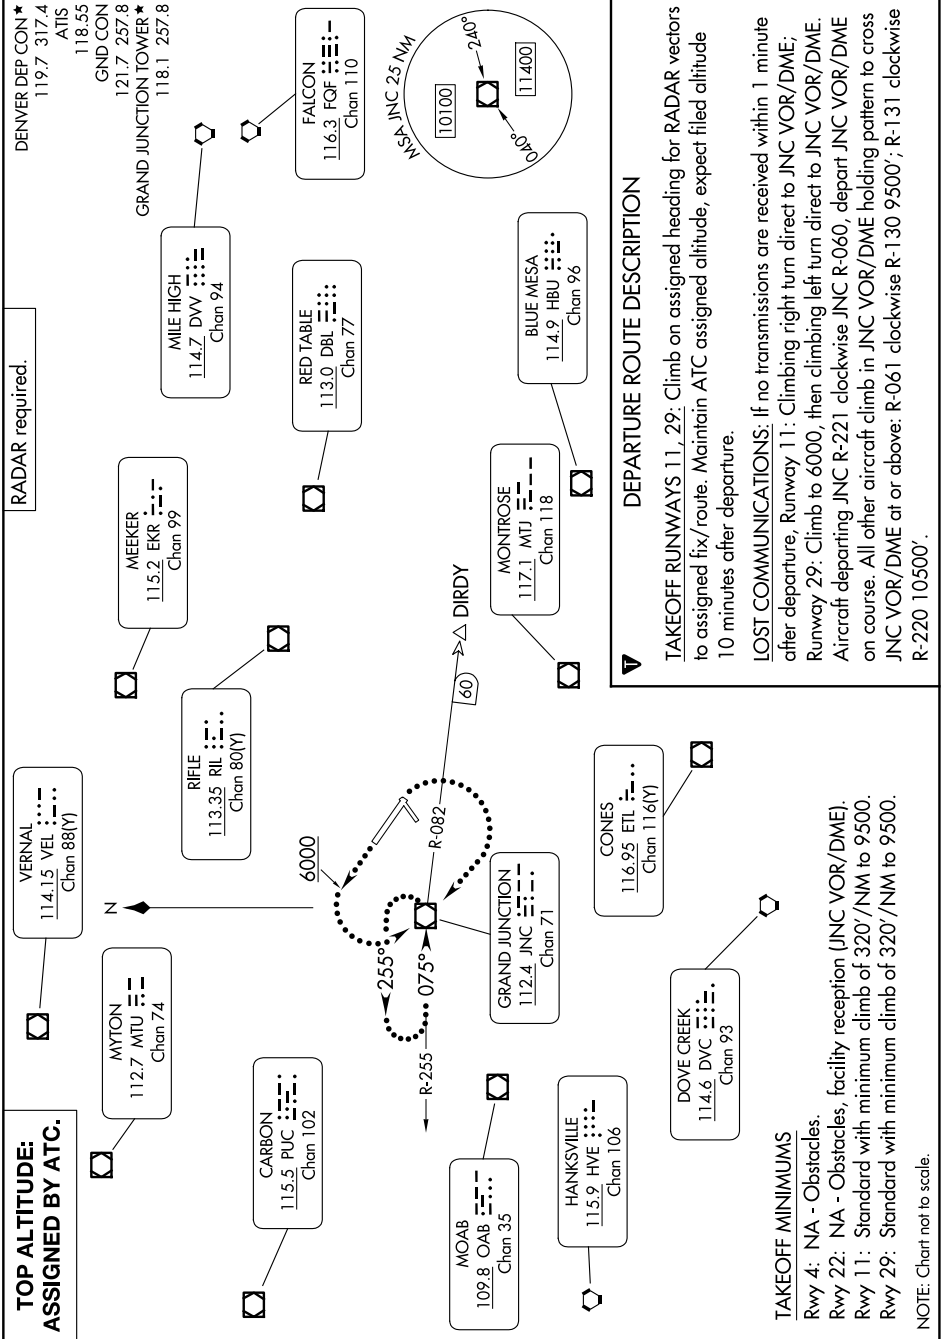

GRAND MESA TWO DEPARTURE

AL-634 (FAA)

GRAND JUNCTION RGNL (GJT)

GRAND JUNCTION, COLORADO

9200 T01 60 06 2020 01 11 '1-MS

GRAND MESA TWO DEPARTURE

GRAND JUNCTION, COLORADO

GRAND JUNCTION RGNL (GJT)

SW-1, 11 JUN 2026 to 09 JUL 2026

NOTE: Chart not to scale.