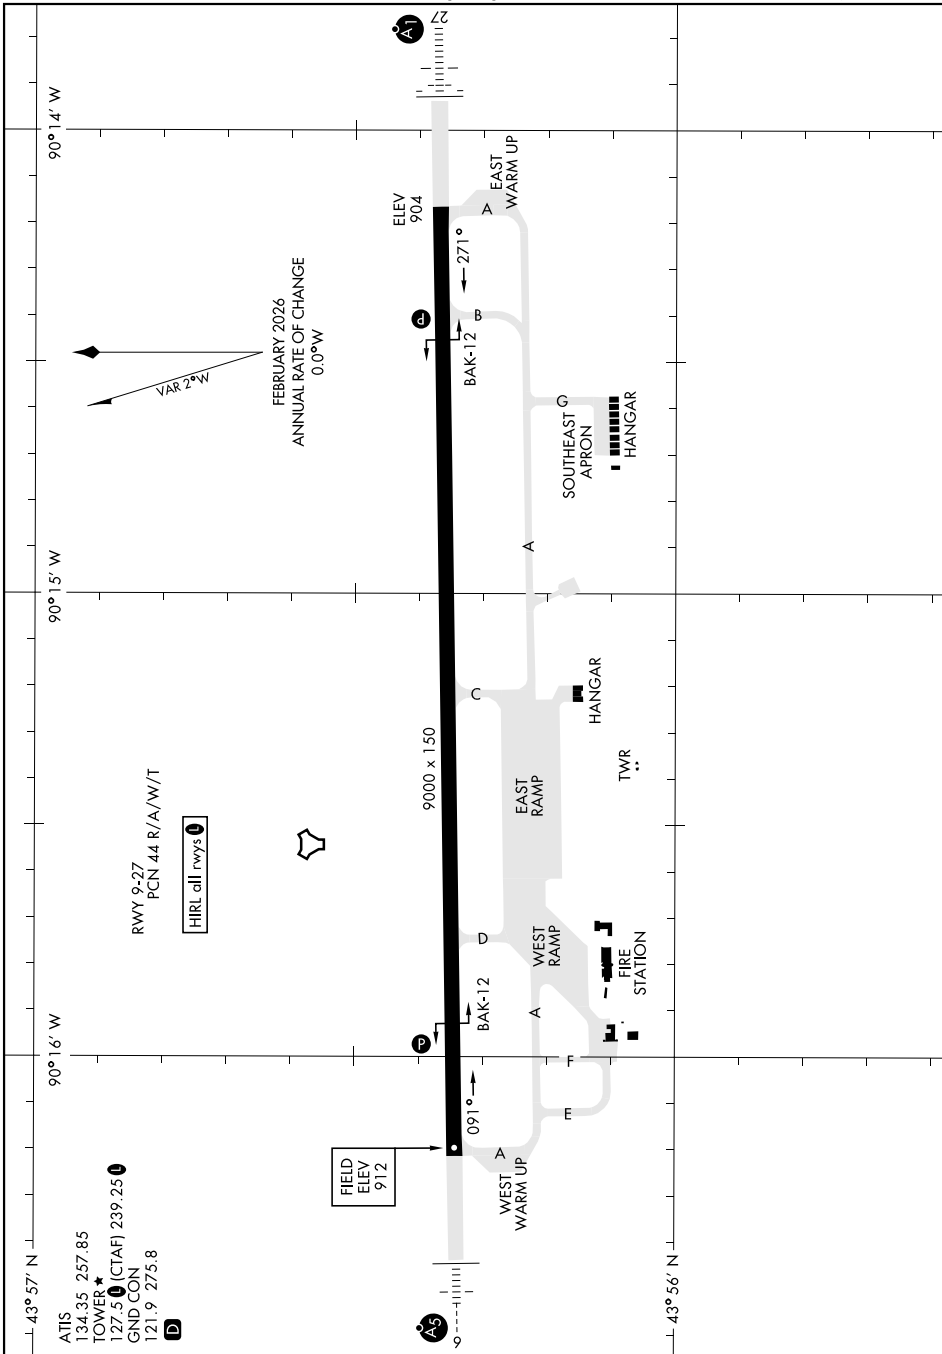

AIRPORT DIAGRAM

VOLK FLD (KVOK)
CAMP DOUGLAS, WISCONSIN

[USAF]

EC-3, 11 JUN 2026 to 09 JUL 2026

EC-3, 11 JUN 2026 to 09 JUL 2026

AIRPORT DIAGRAM

CAMP DOUGLAS, WISCONSIN
VOLK FLD (KVOK)