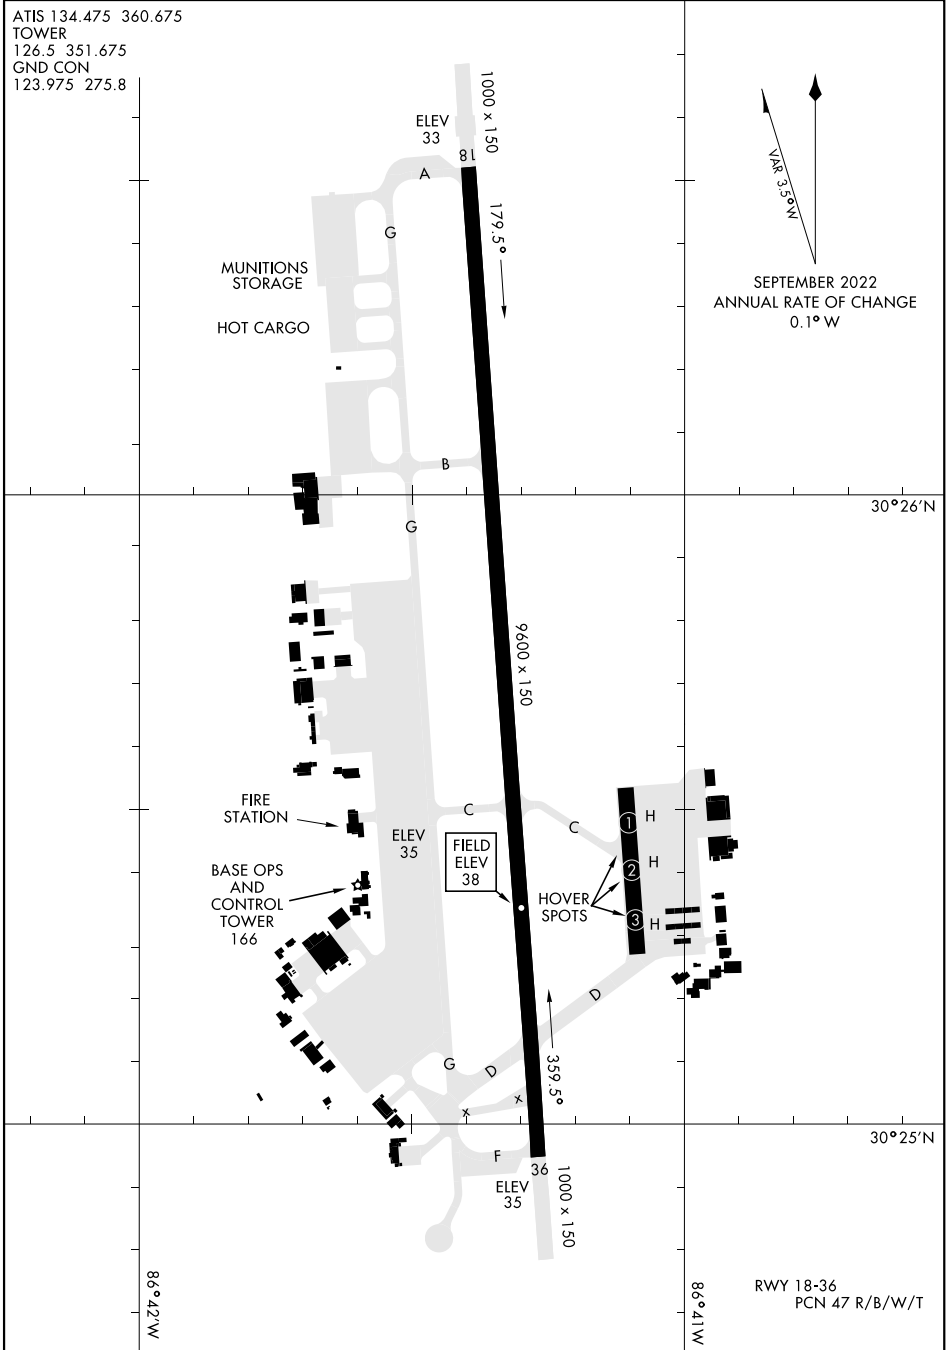

# AIRPORT DIAGRAM

[USAF]

HURLBURT FLD (KHRT)

MARY ESTHER, FLORIDA

ATIS 134.475 360.675  
TOWER  
126.5 351.675  
GND CON  
123.975 275.8

VAR 3.5°N  
SEPTEMBER 2022  
ANNUAL RATE OF CHANGE  
0.1° W

SE-3, 11 JUN 2026 to 09 JUL 2026

SE-3, 11 JUN 2026 to 09 JUL 2026

# AIRPORT DIAGRAM

MARY ESTHER, FLORIDA

HURLBURT FLD (KHRT)

RWY 18-36  
PCN 47 R/B/W/T