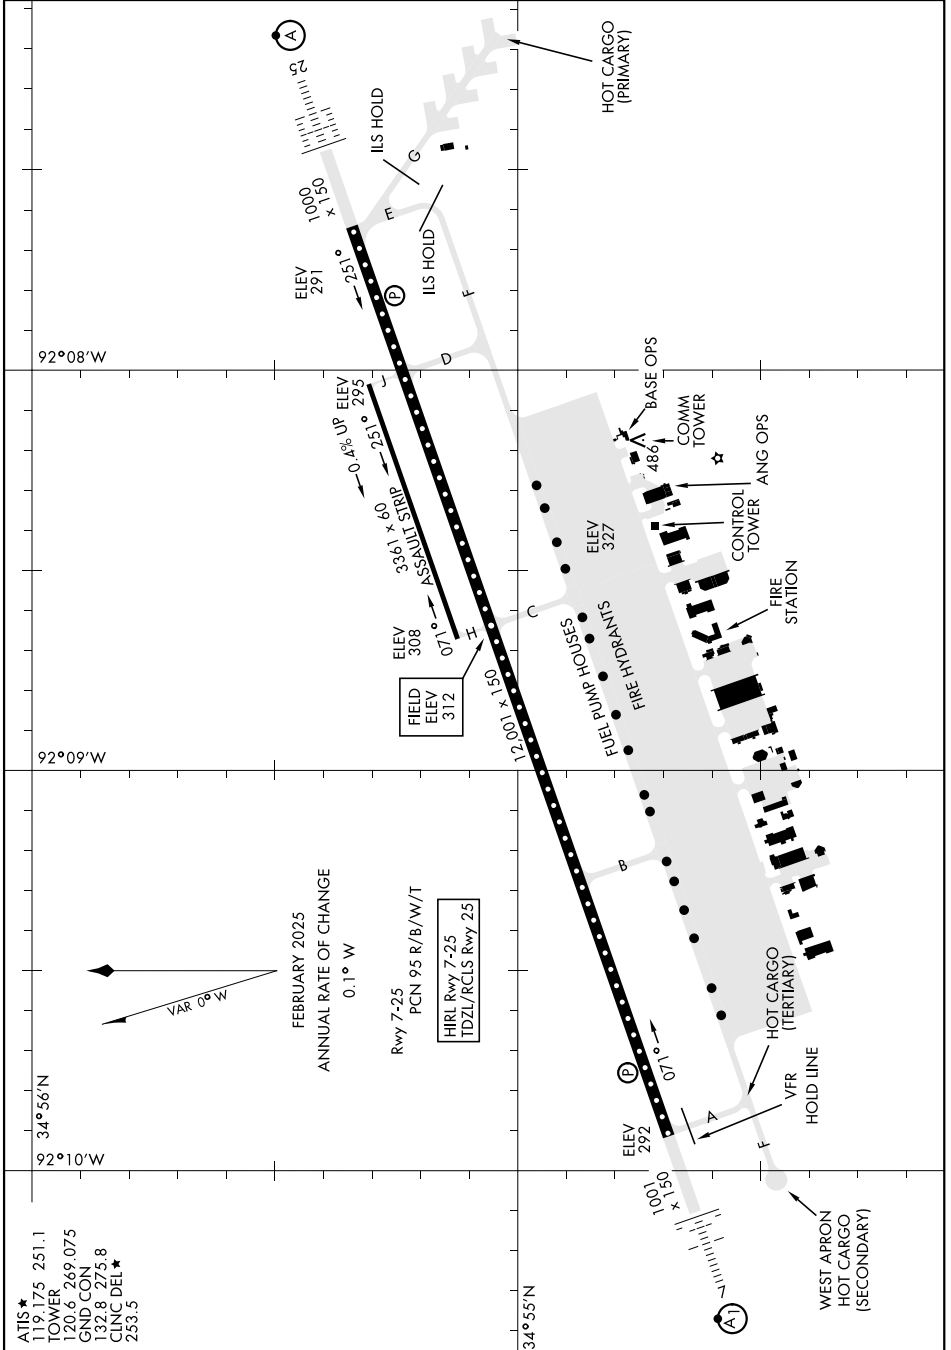

AIRPORT DIAGRAM

LITTLE ROCK AFB (KLRF)

JACKSONVILLE, ARKANSAS

[USAF]

SC-1, 11 JUN 2026 to 09 JUL 2026

SC-1, 11 JUN 2026 to 09 JUL 2026

AIRPORT DIAGRAM

JACKSONVILLE, ARKANSAS

LITTLE ROCK AFB (KLRF)

ATIS *
 TOWER 175 251.1
 UNICOM 120.0 249.075
 GND CON 132.8 275.8
 CLNC DEL *
 253.5