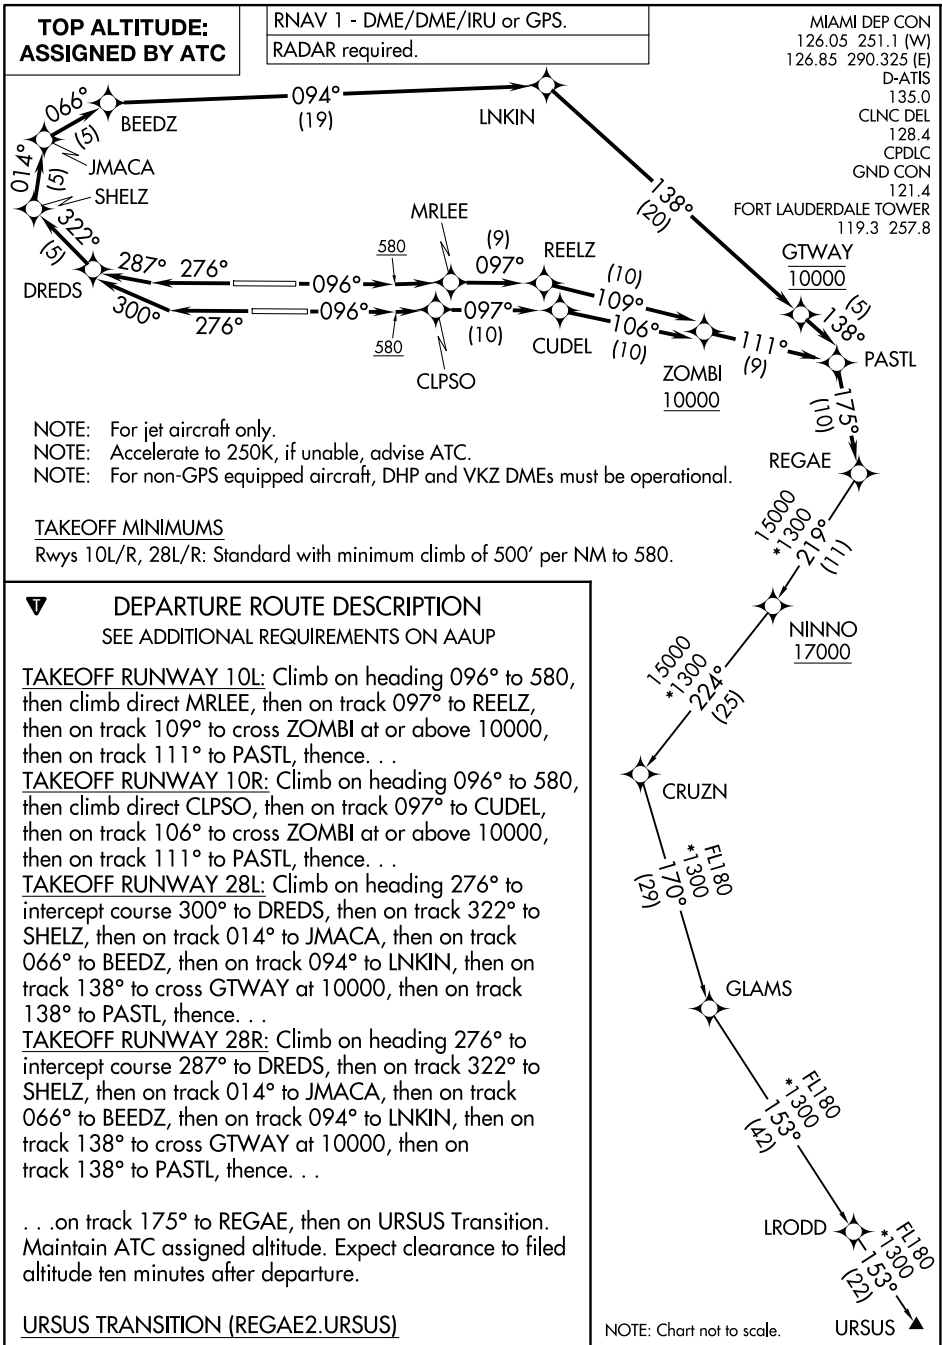

# REGAE TWO DEPARTURE (RNAV)

SE-3, 11 JUN 2026 to 09 JUL 2026

SE-3, 11 JUN 2026 to 09 JUL 2026

# REGAE TWO DEPARTURE (RNAV)