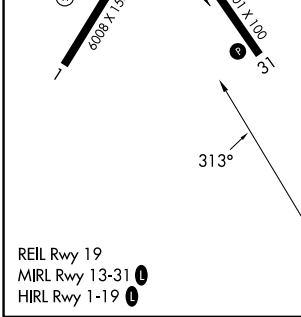

VORTAC PRB 114.3 Chan 90	APP CRS 313°	Rwy Ldg TDZE Apt Elev	N/A N/A 839
--	------------------------	-----------------------------	--

VOR-B

PASO ROBLES MUNI (PRB)

▽ ▲ DME required.	MISSED APPROACH: Climbing right turn to 4700 in PRB VORTAC holding pattern, continue climb-in hold to 4700.
------------------------------------	---

ASOS 120.125	OAKLAND CENTER 128.7 307.0	UNICOM 123.0 (CTAF) 0
------------------------	--------------------------------------	---------------------------------

REIL Rwy 19 MIRL Rwy 13-31 1 HIRL Rwy 1-19 0	CATEGORY	A	B	C	D
	CIRCLING	1560-1	721 (800-1)	1560-2 721 (800-2)	1720-3 881 (900-3)