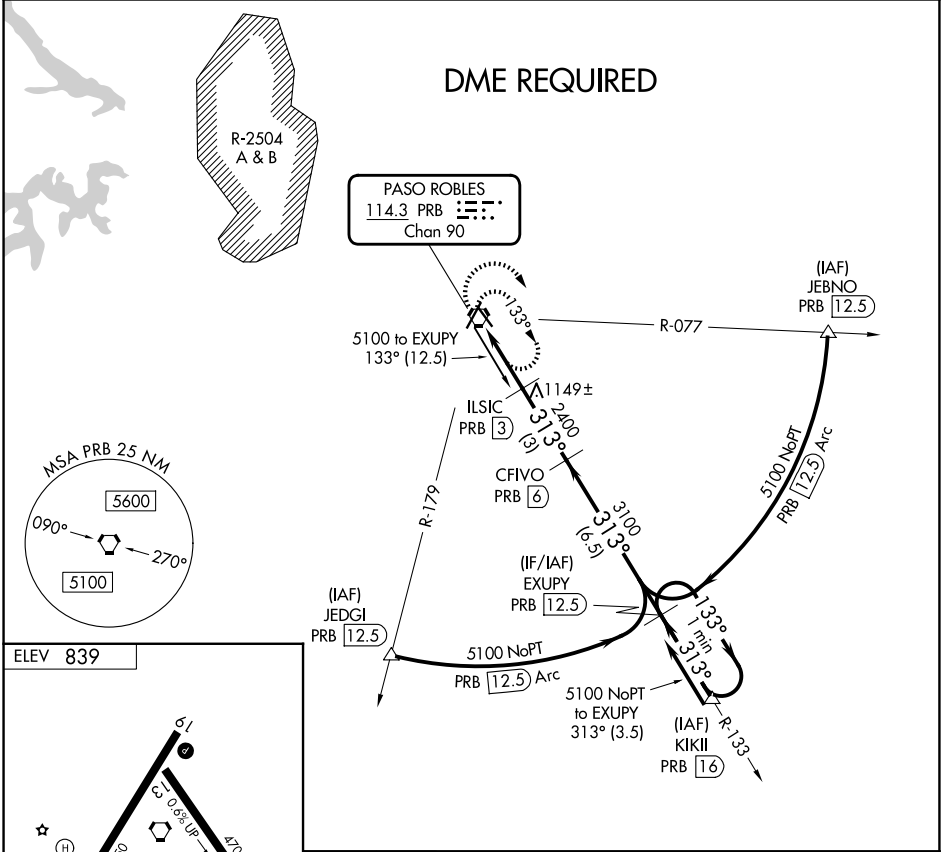

VORTAC PRB 114.3 Chan 90	APP CRS 313°	Rwy Ldg TDZE Apt Elev	N/A N/A 839
--	------------------------	-----------------------------	--

VOR-B

PASO ROBLES MUNI (PRB)

▽ ▲ DME required.	MISSED APPROACH: Climbing right turn to 4700 in PRB VORTAC holding pattern, continue climb-in hold to 4700.
------------------------------------	---

ASOS 120.125	OAKLAND CENTER 128.7 307.0	UNICOM 123.0 (CTAF) 0
------------------------	--------------------------------------	---------------------------------

REIL Rwy 19 MIRL Rwy 13-31 1 HIRL Rwy 1-19 0	CATEGORY	A	B	C	D
	CIRCLING	1560-1	721 (800-1)	1560-2 721 (800-2)	1720-3 881 (900-3)

SW-3, 11 JUN 2026 to 09 JUL 2026

SW-3, 11 JUN 2026 to 09 JUL 2026