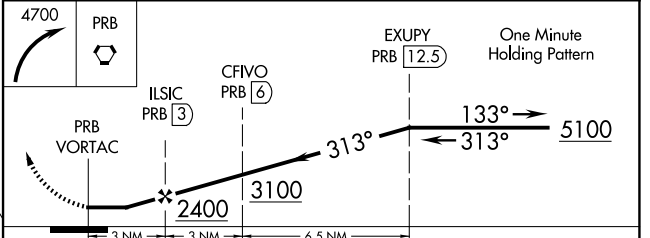

VORTAC PRB 114.3 Chan 90	APP CRS 313°	Rwy Ldg TDZE Apt Elev	N/A N/A 839
--	------------------------	-----------------------------	--

VOR-B

PASO ROBLES MUNI (PRB)

▽ ▲ DME required.	MISSED APPROACH: Climbing right turn to 4700 in PRB VORTAC holding pattern, continue climb-in hold to 4700.
------------------------------------	---

ASOS 120.125	OAKLAND CENTER 128.7 307.0	UNICOM 123.0 (CTAF) 0
------------------------	--------------------------------------	---------------------------------

REIL Rwy 19 MIRL Rwy 13-31 1 HIRL Rwy 1-19 0	CATEGORY	A	B	C	D
	CIRCLING	1560-1	721 (800-1)	1560-2 721 (800-2)	1720-3 881 (900-3)