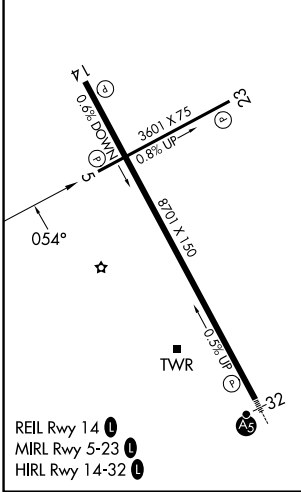

CATEGORY	A	B	C	D
LPV DA	3449-1	250 (300-1)		NA
LNAV/VNAV DA	3449-1	250 (300-1)		NA
LNAV MDA	3500-1	301 (300-1)		NA
CIRCLING	3660-1 456 (500-1)	3840-1 636 (700-1)		NA

NC-1, 11 JUN 2026 to 09 JUL 2026

NC-1, 11 JUN 2026 to 09 JUL 2026