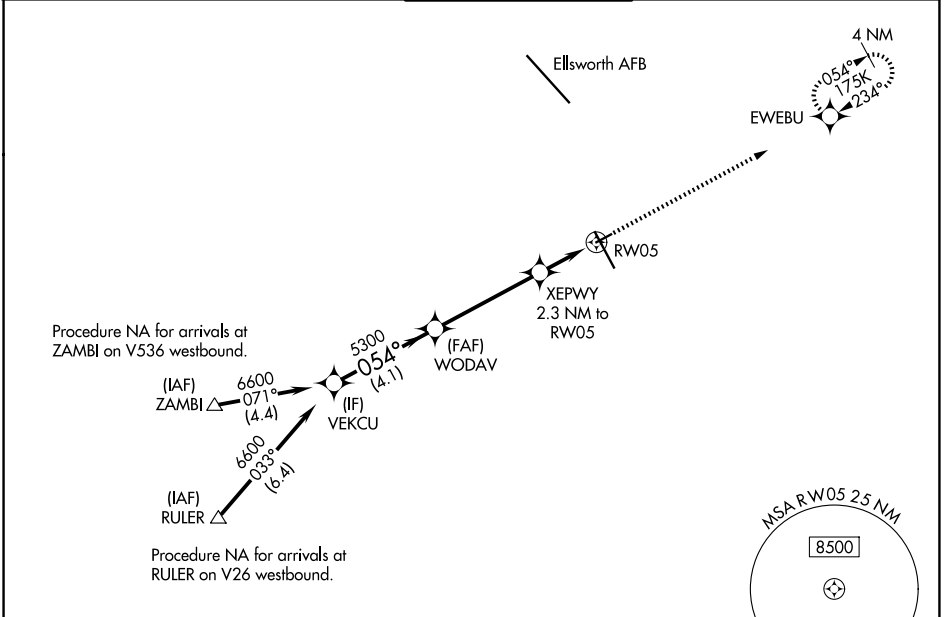

WAAS CH 82633 W05A	APP CRS 054°	Rwy Ldg 3601 TDZE 3199 Apt Elev 3204
--	------------------------	--

RNAV (GPS) RWY 5

RAPID CITY RGNL (RAP)

⚠ For uncompensated Baro-VNAV systems, LNAV/VNAV NA below -21°C (-5°F) or above 54°C (130°F). DME/DME RNP-0.3 NA. When local altimeter setting not received, use Ellsworth AFB altimeter setting and increase all DA 25 feet and all MDA 40 feet. VDP and Baro-VNAV NA with Ellsworth AFB altimeter setting.

⚠ MISSED APPROACH: Climb to 5300 direct EWEBU and hold.

ASOS 118.525	ELLSWORTH APP CON * 119.5 259.1	RAPID CITY TOWER * 125.85 (CTAF) 0 257.8	GND CON 121.9	UNICOM 122.95
------------------------	---	--	-------------------------	-------------------------

NC-1, 11 JUN 2026 to 09 JUL 2026

NC-1, 11 JUN 2026 to 09 JUL 2026