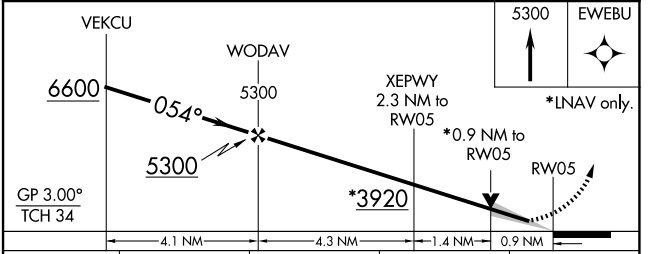

CATEGORY	A	B	C	D
LPV DA	3449-1	250 (300-1)		NA
LNAV/VNAV DA	3449-1	250 (300-1)		NA
LNAV MDA	3500-1	301 (300-1)		NA
CIRCLING	3660-1 456 (500-1)	3840-1 636 (700-1)		NA

NC-1, 11 JUN 2026 to 09 JUL 2026

NC-1, 11 JUN 2026 to 09 JUL 2026