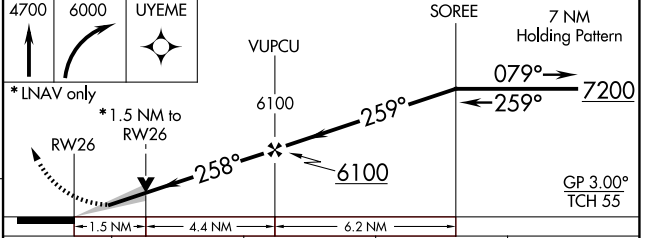

WAAS CH 56311 W26A	APP CRS 258°	Rwy Ldg 8704 TDZE 4154 Apt Elev 4154
--	------------------------	---

RNAV (GPS) RWY 26
JOSLIN FLD/MAGIC VALLEY RGNL (TWF)

<p>⚠ Circling to Rwy 30 NA at night. ⚠ For uncompensated Baro-VNAV systems, LNAV/VNAV NA below -16°C (4°F) or above 49°C (121°F). DME/DME RNP-0.3 NA.</p>	<p>MALSR </p>	<p>MISSED APPROACH: Climb to 4700 then climbing right turn to 6000 direct UYEME and hold.</p>
---	-------------------	---

ASOS 135.025	TWIN FALLS APP CON* 126.7 353.75	TWIN FALLS TOWER* 118.2 (CTAF) 0317.5	GND CON 121.7	UNICOM 122.95
------------------------	--	---	-------------------------	-------------------------

ELEV 4154	TDZE 4154
-----------	-----------