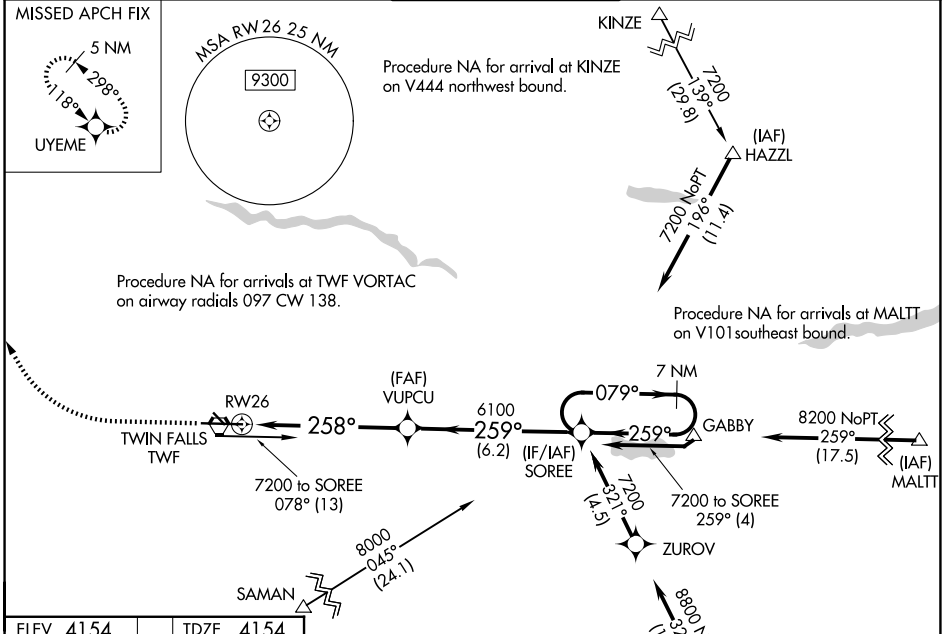

WAAS CH 56311 W26A	APP CRS 258°	Rwy Ldg 8704 TDZE 4154 Apt Elev 4154
--	------------------------	---

RNAV (GPS) RWY 26
JOSLIN FLD/MAGIC VALLEY RGNL (TWF)

<p>⚠ Circling to Rwy 30 NA at night. ⚠ For uncompensated Baro-VNAV systems, LNAV/VNAV NA below -16°C (4°F) or above 49°C (121°F). DME/DME RNP-0.3 NA.</p>	<p>MALSR </p>	<p>MISSED APPROACH: Climb to 4700 then climbing right turn to 6000 direct UYEME and hold.</p>
---	-------------------	---

ASOS 135.025	TWIN FALLS APP CON* 126.7 353.75	TWIN FALLS TOWER* 118.2 (CTAF) 0317.5	GND CON 121.7	UNICOM 122.95
------------------------	--	---	-------------------------	-------------------------

ELEV 4154	TDZE 4154
-----------	-----------

CATEGORY	A	B	C	D
LPV DA		4354-1/2	200 (200-1/2)	
LNAV/VNAV DA		4533-3/4	379 (400-3/4)	
LNAV MDA	4680-1/2	526 (600-1/2)	4680-1	526 (600-1)
CIRCLING	4700-1 546 (600-1)	4780-1 626 (700-1)	5160-3	1006 (1100-3)

REIL Rwy 8
HIRL Rwy 8-26

NW-1, 11 JUN 2026 to 09 JUL 2026

NW-1, 11 JUN 2026 to 09 JUL 2026