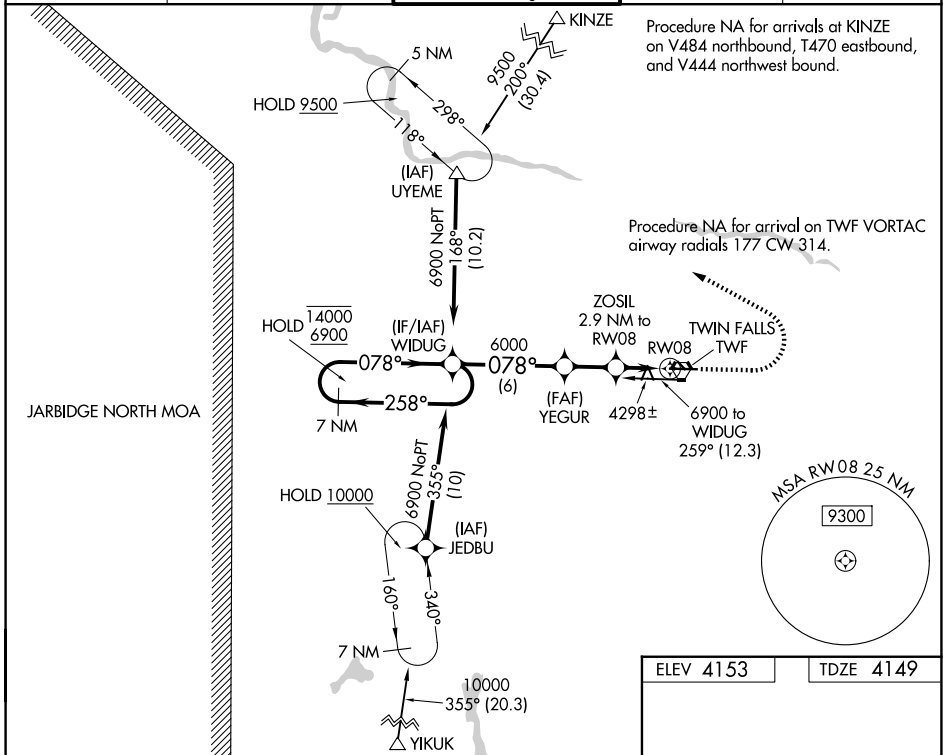

WAAS CH 40211 W08A	APP CRS 078°	Rwy Ldg TDZE Apt Elev	8704 4149 4153
--	------------------------	-----------------------------	---

RNAV (GPS) RWY 8

JOSLIN FLD/MAGIC VALLEY RGNL (TWF')

RNP APCH - GPS.	MISSED APPROACH: Climb to 5000 then climbing left turn to 6000 direct UYEME and hold.
<p>▼ For uncompensated Baro-VNAV systems, LNAV/VNAV NA below -15°C or above 54°C. Circling Rwy 30 NA at night.</p>	

ASOS 135.025	TWIN FALLS APP CON * 126.7 353.75	TWIN FALLS TOWER * 118.2 (CTAF) 0 317.5	GND CON 121.7	UNICOM 122.95
------------------------	---	---	-------------------------	-------------------------

CATEGORY	A	B	C	D
LPV DA		4349-3/4	200 (200-3/4)	
LNAV/VNAV DA		4583-1 1/4	434 (500-1 1/4)	
LNAV MDA	4560-1	411 (500-1)	4560-1 1/8	411 (500-1 1/8)
CIRCLING	4700-1 547 (600-1)	4780-1 627 (700-1)	5100-2 3/4 947 (1000-2 3/4)	5100-3 947 (1000-3)

ELEV 4153	TDZE 4149
-----------	-----------

TWR

8704 X 150

3224 X 25

1330 U

078°

REIL Rwy 8 0

HIRL Rwy 8-26 0

NW-1, 11 JUN 2026 to 09 JUL 2026

NW-1, 11 JUN 2026 to 09 JUL 2026