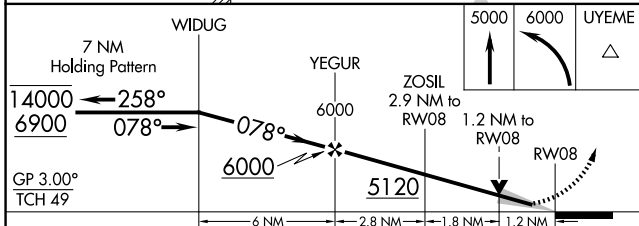

WAAS CH 40211 W08A	APP CRS 078°	Rwy Ldg TDZE Apt Elev	8704 4149 4153
--	------------------------	-----------------------------	---

RNAV (GPS) RWY 8

JOSLIN FLD/MAGIC VALLEY RGNL (TWF')

RNP APCH - GPS.	MISSED APPROACH: Climb to 5000 then climbing left turn to 6000 direct UYEME and hold.
<p>▼ For uncompensated Baro-VNAV systems, LNAV/VNAV NA below -15°C or above 54°C. Circling Rwy 30 NA at night.</p>	

ASOS 135.025	TWIN FALLS APP CON * 126.7 353.75	TWIN FALLS TOWER * 118.2 (CTAF) 0 317.5	GND CON 121.7	UNICOM 122.95
------------------------	---	---	-------------------------	-------------------------

CATEGORY	A	B	C	D
LPV DA		4349-3/4	200 (200-3/4)	
LNAV/VNAV DA		4583-1 1/4	434 (500-1 1/4)	
LNAV MDA	4560-1	411 (500-1)	4560-1 1/8	411 (500-1 1/8)
CIRCLING	4700-1 547 (600-1)	4780-1 627 (700-1)	5100-2 3/4 947 (1000-2 3/4)	5100-3 947 (1000-3)

ELEV 4153	TDZE 4149
-----------	-----------

TWR

8704 X 150

3224 X 25

1330 U

078°

REIL Rwy 8 0

HIRL Rwy 8-26 0