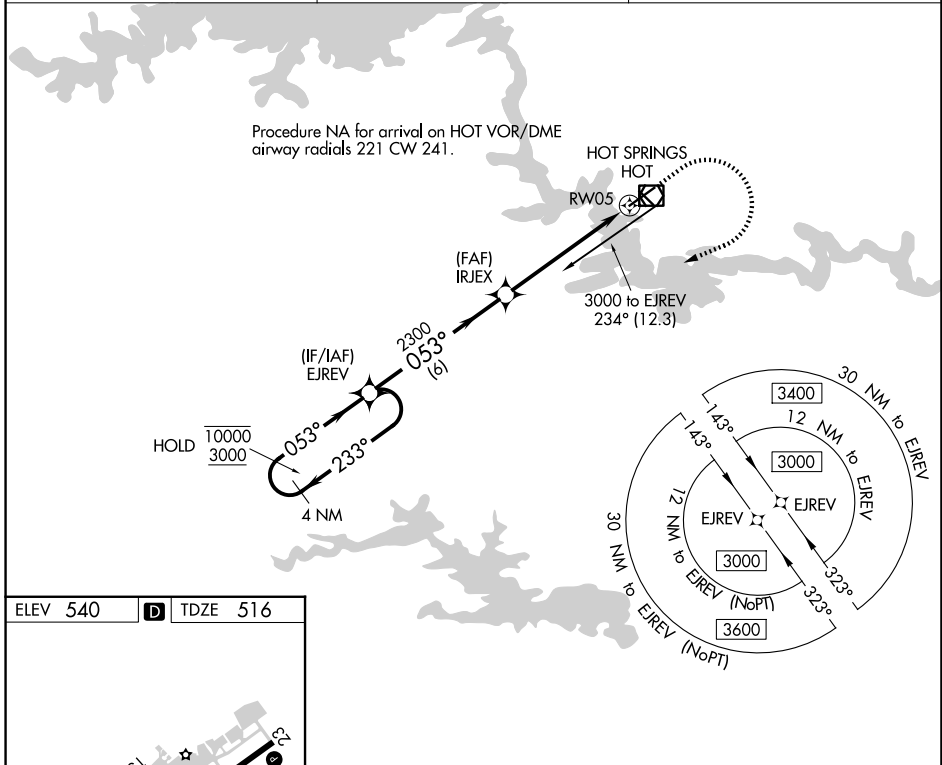

WAAS CH 86343 W05A	APP CRS 053°	Rwy Ldg TDZE Apt Elev	6595 516 540
--	------------------------	-----------------------------	---

RNAV (GPS) RWY 5

MEML FLD (HOT)

RNP APCH.	MALS R	MISSED APPROACH: Climb to 1300 then climbing right turn 3000 direct EJREV and hold.
NA For inop ALS, increase all Cats visibility to 1 3/8 SM.		

ASOS 119.925	MEMPHIS CENTER 128.475 377.15	UNICOM 123.0 (CTAF)
------------------------	---	-------------------------------

SC-1, 11 JUN 2026 to 09 JUL 2026

SC-1, 11 JUN 2026 to 09 JUL 2026