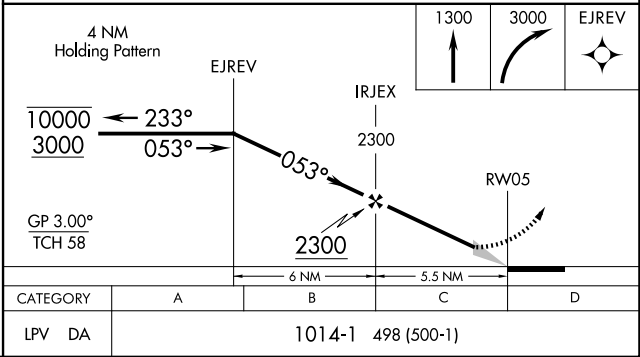

WAAS CH 86343 W05A	APP CRS 053°	Rwy Ldg TDZE Apt Elev	6595 516 540
--	------------------------	-----------------------------	---

RNAV (GPS) RWY 5

MEML FLD (HOT)

RNP APCH.	MALS R	MISSED APPROACH: Climb to 1300 then climbing right turn 3000 direct EJREV and hold.
NA For inop ALS, increase all Cats visibility to 1 3/8 SM.		

ASOS 119.925	MEMPHIS CENTER 128.475 377.15	UNICOM 123.0 (CTAF)
------------------------	---	-------------------------------

SC-1, 11 JUN 2026 to 09 JUL 2026

SC-1, 11 JUN 2026 to 09 JUL 2026