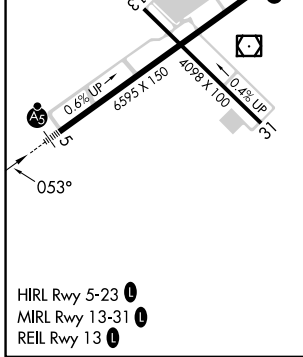

WAAS CH 86343 W05A	APP CRS 053°	Rwy Ldg TDZE Apt Elev	6595 516 540
--	------------------------	-----------------------------	---

RNAV (GPS) RWY 5

MEML FLD (HOT)

RNP APCH.	MALS R	MISSED APPROACH: Climb to 1300 then climbing right turn 3000 direct EJREV and hold.
NA For inop ALS, increase all Cats visibility to 1 3/8 SM.		

ASOS 119.925	MEMPHIS CENTER 128.475 377.15	UNICOM 123.0 (CTAF)
------------------------	---	-------------------------------

SC-1, 11 JUN 2026 to 09 JUL 2026

SC-1, 11 JUN 2026 to 09 JUL 2026