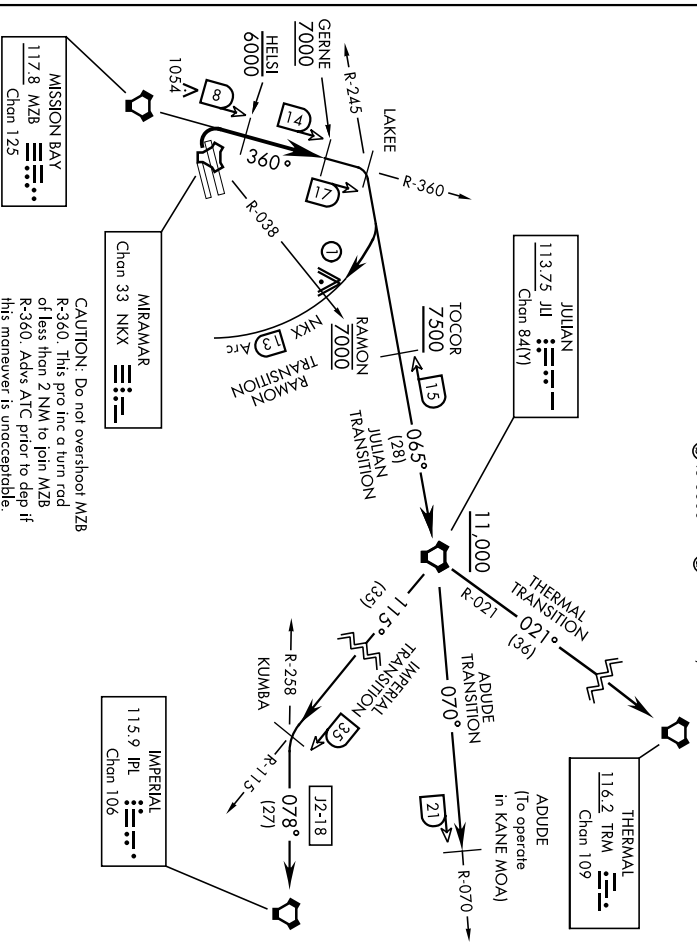

LAKEE-THREE DEPARTURE (LAKEE3, LAKEE)

MIRAMAR MCAS (JOE FOSS FLD) (KNKX)
SAN DIEGO, CALIFORNIA

ATS ★ 133.475 352.0
FOSS TOWER ★
135.2 298.925
SOCAL DEP CON
132.2 269.1 E

Rwy	60	120	180	240	300	360
* 24L/R	V/Vl(fpm)	260	520	780	1040	1300
** 24L/R	V/Vl(fpm)	280	560	840	1120	1400
† 24L/R	V/Vl(fpm)	678	1356	2034	2712	3390
‡ 24L/R	V/Vl(fpm)	235	470	705	940	1175
						1410

* Military Minimum ** Civil Minimum † ATC Climb Rate
⊕ to 3600 ⊖ to 7000
⊙ to 3800 ⊚ 7500 to 11,000

CAUTION: Do not overshoot MZB
R-360. This profile a turn rod
of less than 2 NM to join MZB
R-360. Advs ATC prior to dep if
this maneuver is unacceptable.

EMERG SAFE ALT 100 NM 13,600

⊙ 3018' Twr 12.5 NM from DER.

DEPARTURE ROUTE DESCRIPTION

TAKEOFF RWY 24L/R: Turn right to intercept and proceed via MZB VORTAC R-360 to LAKEE INT. Cross HEISI at or below 6000. Cross GERNE at or above 7000. Thence...
ADUDE TRANSITION (LAKEE3·ADUDE): ... Via JIL VORTAC R-245 to JIL. Then via JIL R-070 to ADUDE. Cross TOCOR at or above 7500. Cross JIL VORTAC at or above 11,000. (To operate in KANE MOA.)
IMPERIAL TRANSITION (LAKEE3·IPL): ... Via JIL VORTAC R-245 to JIL. Then via JIL R-115 to KUMBA INT, then via IPL VORTAC R-258 to IPL. Cross TOCOR at or above 7500. Cross JIL VORTAC at or above 11,000.

[USN]

DEPARTURE ROUTE DESCRIPTION

JULIAN TRANSITION (LAKEE3·JUL): ... Via JII VORTAC R-245 to JII. Cross TOCOR at or above 7500. Cross JII VORTAC at or above 11,000.

RAMON TRANSITION (LAKEE3·RAMON): ... Via JII VORTAC R-245 to NKX TACAN 13 DME. Then arc NE of NKX via the 13 DME arc to RAMON. Cross RAMON at 7000 mandatory.