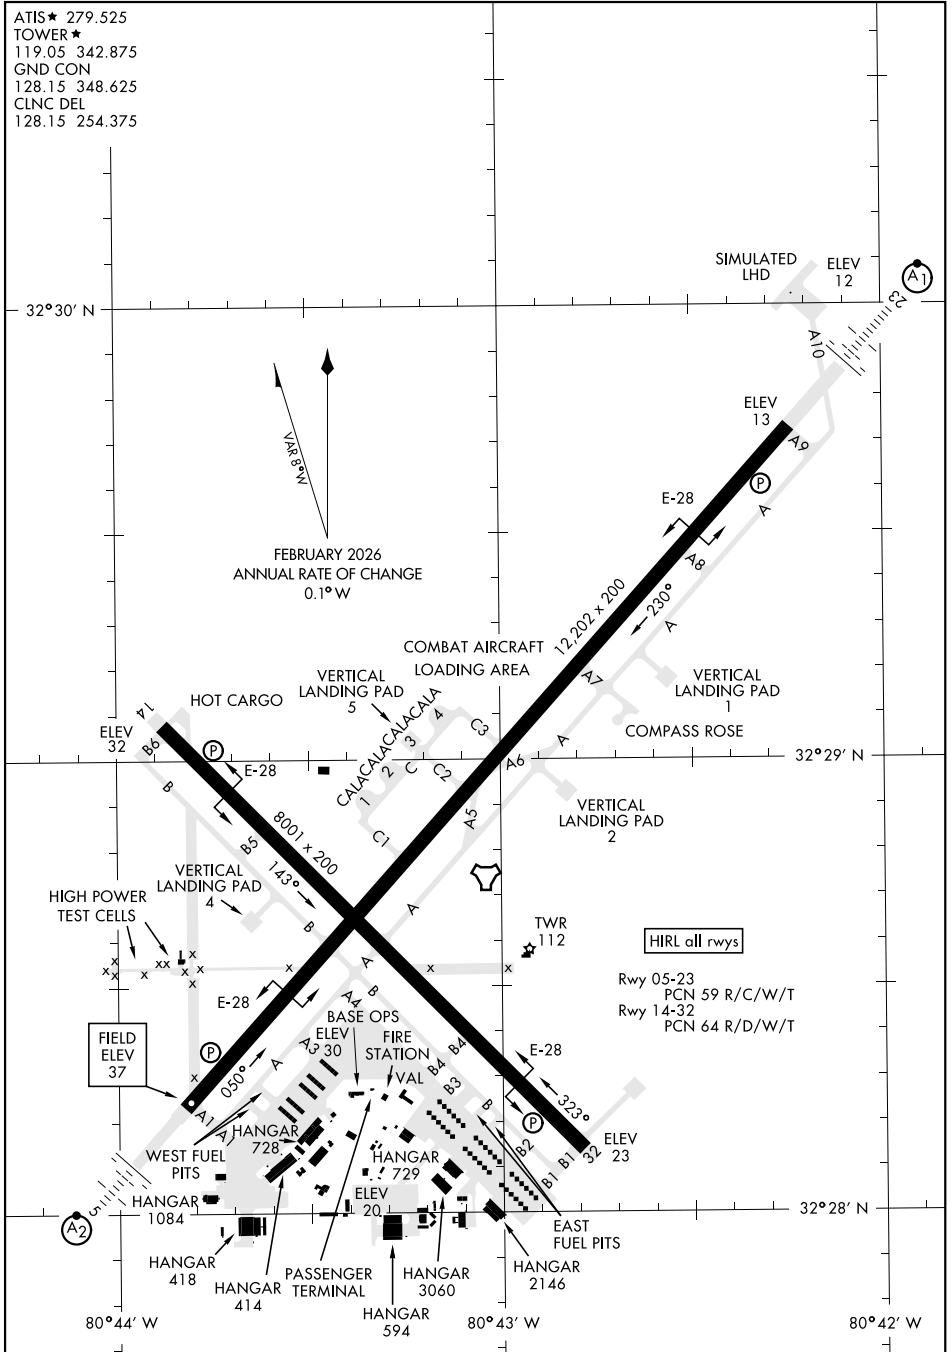

AIRPORT DIAGRAM

[USN]

ATIS ★ 279.525
 TOWER ★ 119.05 342.875
 GND CON 128.15 348.625
 CLNC DEL 128.15 254.375

SE-2, 11 JUN 2026 to 09 JUL 2026

SE-2, 11 JUN 2026 to 09 JUL 2026

AIRPORT DIAGRAM