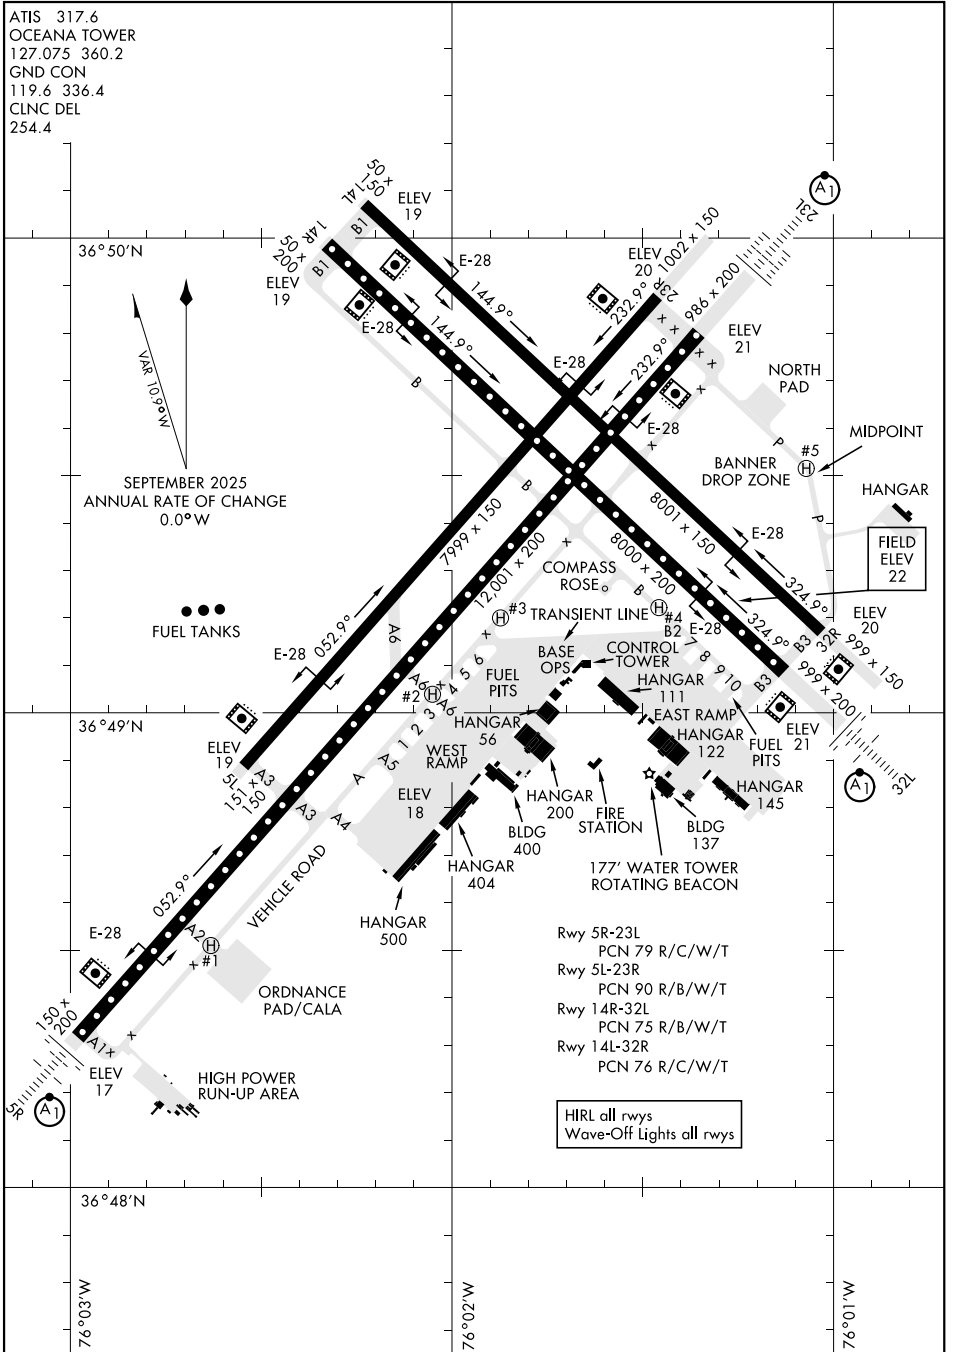

# AIRPORT DIAGRAM

[USN]

ATIS 317.6  
 OCEANA TOWER  
 127.075 360.2  
 GND CON  
 119.6 336.4  
 CLNC DEL  
 254.4

NE-3, 11 JUN 2026 to 09 JUL 2026

NE-3, 11 JUN 2026 to 09 JUL 2026

- Rwy 5R-23L  
PCN 79 R/C/W/T
- Rwy 5L-23R  
PCN 90 R/B/W/T
- Rwy 14R-32L  
PCN 75 R/B/W/T
- Rwy 14L-32R  
PCN 76 R/C/W/T

HIRL all rws  
 Wave-Off Lights all rws

# AIRPORT DIAGRAM