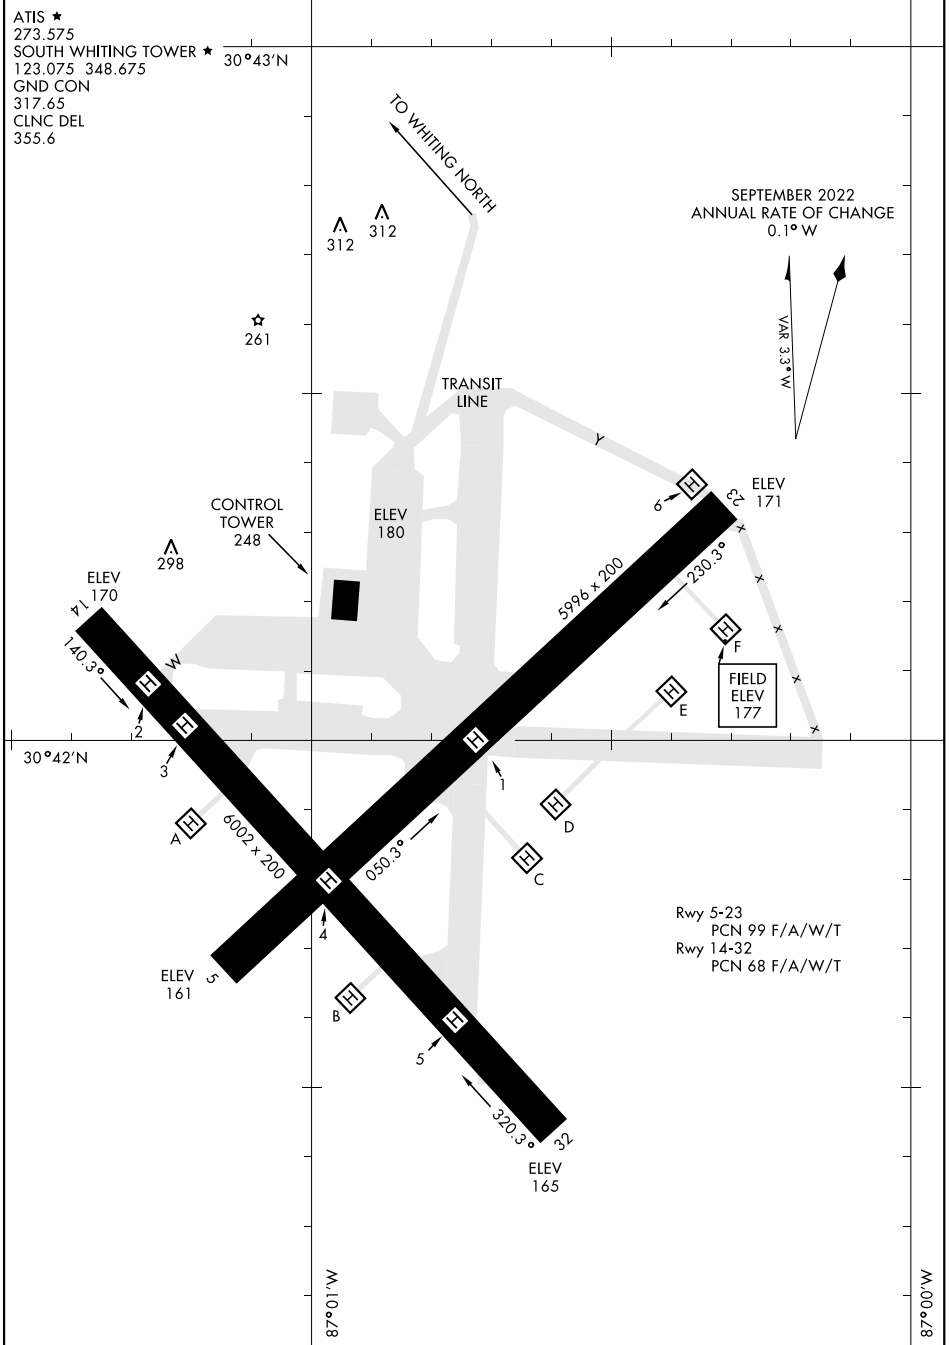

AIRPORT DIAGRAM

[USN]

WHITING FLD NAS - SOUTH (KNDZ)

MILTON, FLORIDA

ATIS ★
 273.575
 SOUTH WHITING TOWER ★ 30°43'N
 123.075 348.675
 GND CON
 317.65
 CLNC DEL
 355.6

SE-3, 11 JUN 2026 to 09 JUL 2026

SE-3, 11 JUN 2026 to 09 JUL 2026

AIRPORT DIAGRAM

MILTON, FLORIDA
WHITING FLD NAS - SOUTH (KNDZ)