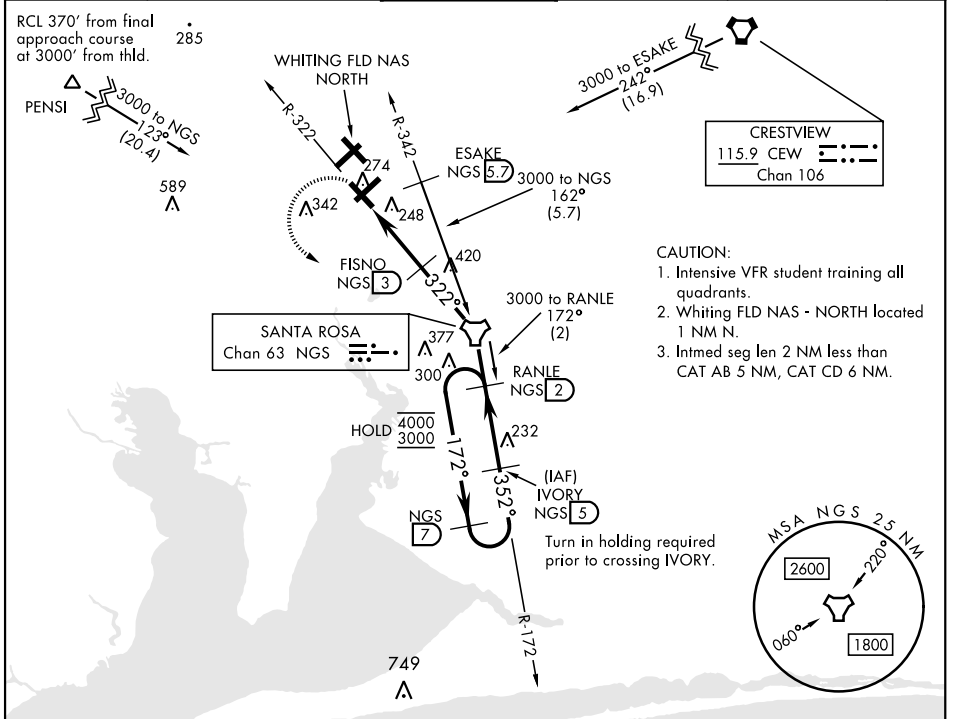

TACAN RWY 32

TACAN NGS Chan 63	APCH CRS 322°	Rwy ldg TDZE Arprt Elev	6002 172 177
-----------------------------	-------------------------	-------------------------------	---

[USN]

WHITING FLD NAS - SOUTH (KNDZ)

▼ * When ALS inop, increase vis to 1 mile.
** Circling not authorized N of Rwy 14 and 23.

MALSR
(A5)

MISSED APPROACH: Climb to 600, then climbing left turn to 3000 direct NGS TACAN. Then via R-172 to RANLE and hold. Continue climb in hold. Contact Pensacola APP CON.

SE-3, 11 JUN 2026 to 09 JUL 2026

SE-3, 11 JUN 2026 to 09 JUL 2026

EMERG SAFE ALT 100 NM 3500

600	3000	NGS
-----	------	-----

CATEGORY	A	B	C	D
S-32 *	540-½ 368	400-½	540-⅝ 368	400-⅝
** CIRCLING	580-1 403 (500-1)	640-1 463 (500-1)	660-1½ 483 (500-1½)	740-2 563 (600-2)

HIRL all rwy's

TACAN RWY 32