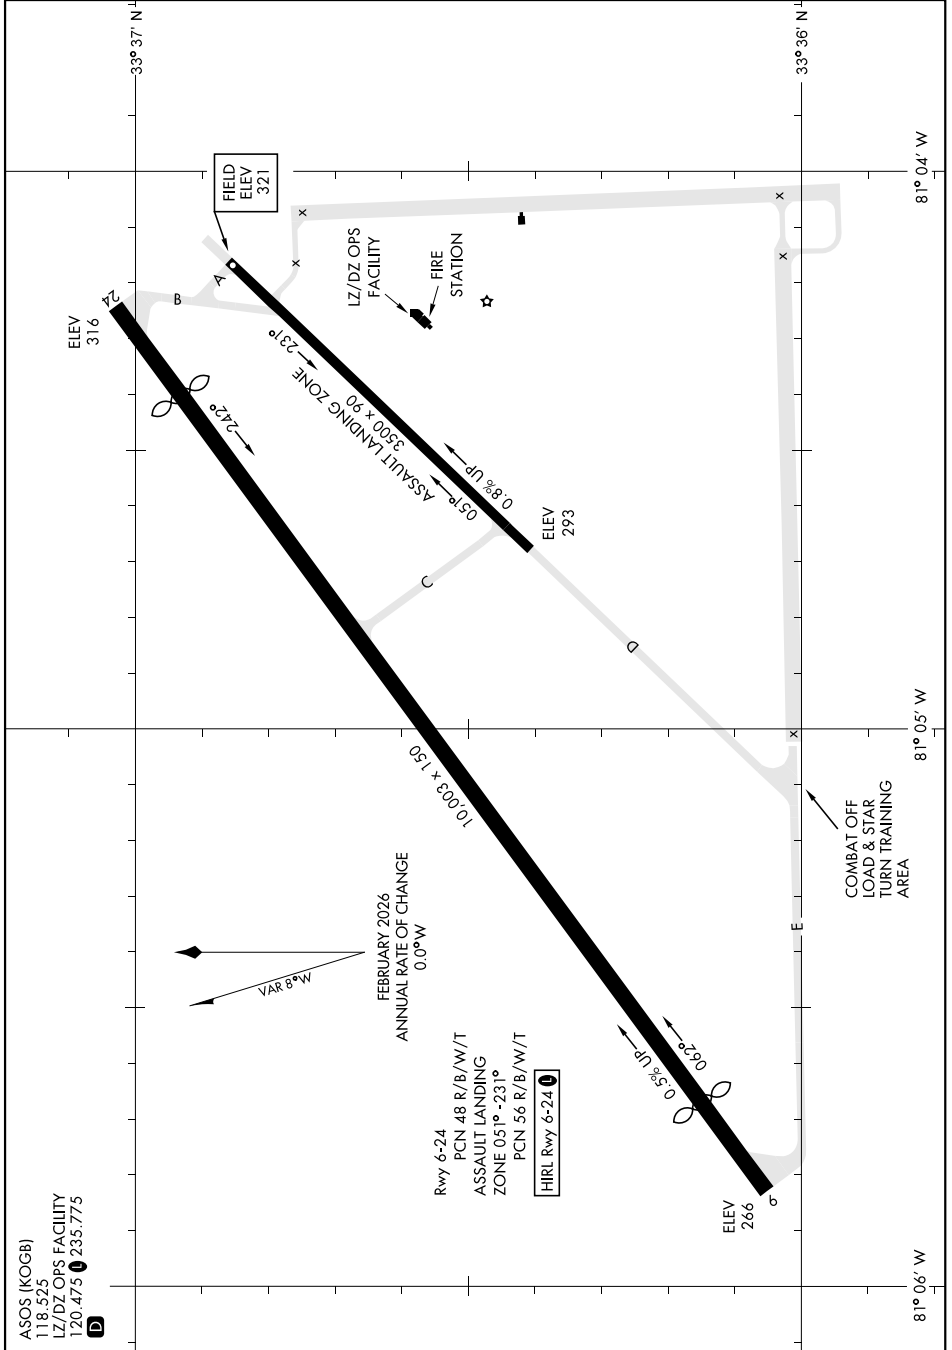

AIRPORT DIAGRAM

[USAF]

NORTH AF AUX (KXNO)

NORTH, SOUTH CAROLINA

SE-2, 11 JUN 2026 to 09 JUL 2026

SE-2, 11 JUN 2026 to 09 JUL 2026

ASOS (KOGb)
 118.525
 LZ/DZ OPS FACILITY
 120.475 **D** 235.775

Rwy 6-24
 PCN 48 R/B/W/T
 ASSAULT LANDING
 ZONE 05 1°-231°
 PCN 56 R/B/W/T
HIRL Rwy 6-24

FEBRUARY 2026
 ANNUAL RATE OF CHANGE
 0.0°W

AIRPORT DIAGRAM

NORTH, SOUTH CAROLINA

NORTH AF AUX (KXNO)