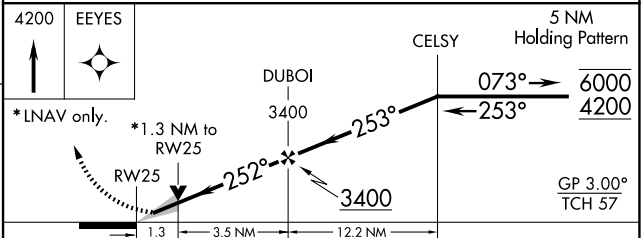

WAAS CH 97407 W25A	APP CRS 252°	Rwy Ldg TDZE Apt Elev	5503 1817 1817
--	------------------------	-----------------------------	---

RNAV (GPS) RWY 25

DUBOIS RGNL (DUJ)

RNP APCH.	MALS R	MISSED APPROACH: Climb to 4200 direct EEYES and hold.
<p>⚠ Circling NA for Cat D south of Rwy 7-25. For uncompensated Baro-VNAV systems, LNAV/VNAV NA below -21°C or above 54°C. For inop ALS increase LNAV Cat C/D visibility to 1½ SM.</p>		

ASOS 119.025	CLEVELAND CENTER 126.725 291.65	UNICOM 123.0 (CTAF) 1
------------------------	---	--

NE-4, 11 JUN 2026 to 09 JUL 2026

NE-4, 11 JUN 2026 to 09 JUL 2026

ELEV	1817	D	TDZE	1817
------	-------------	----------	------	-------------