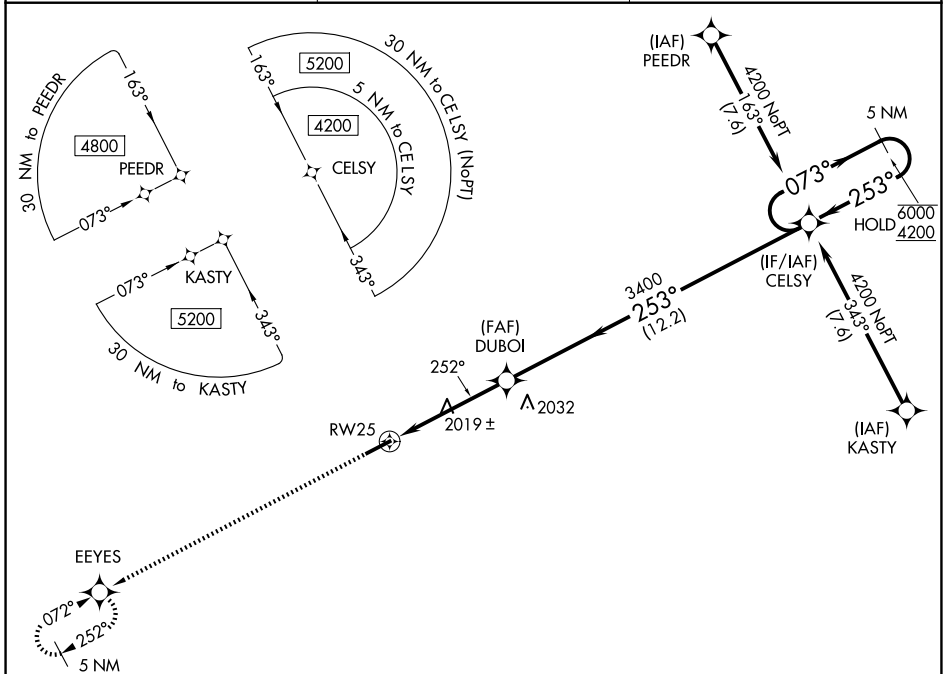

WAAS CH 97407 W25A	APP CRS 252°	Rwy Ldg TDZE Apt Elev	5503 1817 1817
--	------------------------	-----------------------------	---

RNAV (GPS) RWY 25

DUBOIS RGNL (DUJ)

RNP APCH.	MALS R	MISSED APPROACH: Climb to 4200 direct EEYES and hold.
<p>⚠ Circling NA for Cat D south of Rwy 7-25. For uncompensated Baro-VNAV systems, LNAV/VNAV NA below -21°C or above 54°C. For inop ALS increase LNAV Cat C/D visibility to 1½ SM.</p>		

ASOS 119.025	CLEVELAND CENTER 126.725 291.65	UNICOM 123.0 (CTAF) 1
------------------------	---	--

NE-4, 11 JUN 2026 to 09 JUL 2026

NE-4, 11 JUN 2026 to 09 JUL 2026

ELEV	1817	D	TDZE	1817
------	-------------	----------	------	-------------

CATEGORY	A	B	C	D
LPV DA	2017-½ 200 (200-½)			
LNAV/VNAV DA	2140-½ 323 (400-½)			
LNAV MDA	2280-½ 463 (500-½)		2280-1 463 (500-1)	
CIRCLING	2320-1 503 (600-1)	2360-1 543 (600-1)	2380-1½ 563 (600-1½)	2400-2 583 (600-2)

HIRL Rwy 7-25 **1**
REIL Rwy 7 **1**