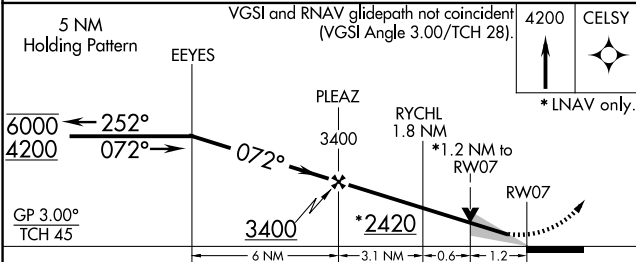

WAAS CH 82116 W07A	APP CRS 072°	Rwy Ldg TDZE Apt Elev	5503 1817 1817
--	------------------------	-----------------------------	---

RNAV (GPS) RWY 7

DUBOIS RGNL (DUJ)

RNP APCH.

⚠ Circling NA for Cat D south of Rwy 7-25. For uncompensated Baro-VNAV systems, LNAV/VNAV NA below -21°C or above 54°C.

MISSED APPROACH: Climb to 4200 direct CELSY and hold.

ASOS 119.025	CLEVELAND CENTER 126.725 291.65	UNICOM 123.0 (CTAF) 0
------------------------	---	---------------------------------

ELEV 1817	D TDZE 1817
-----------	--------------------

CATEGORY	A	B	C	D
LPV DA		2017-3/4	200 (200-3/4)	
LNAV/VNAV DA		2160-1	343 (400-1)	
LNAV MDA	2240-1	423 (500-1)	2240-1 1/4	423 (500-1 1/4)
CIRCLING	2320-1 503 (600-1)	2360-1 543 (600-1)	2380-1 1/2 563 (600-1 1/2)	2400-2 583 (600-2)