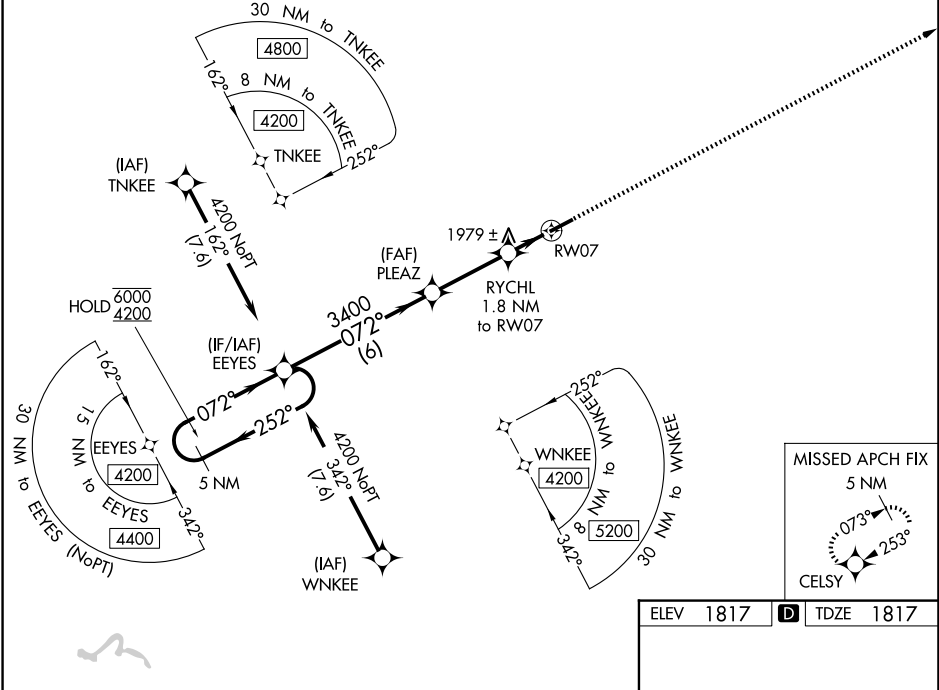

WAAS CH 82116 W07A	APP CRS 072°	Rwy Ldg TDZE Apt Elev	5503 1817 1817
--	------------------------	-----------------------------	---

RNAV (GPS) RWY 7

DUBOIS RGNL (DUJ)

RNP APCH.

⚠ Circling NA for Cat D south of Rwy 7-25. For uncompensated Baro-VNAV systems, LNAV/VNAV NA below -21°C or above 54°C.

MISSED APPROACH: Climb to 4200 direct CELSY and hold.

ASOS 119.025	CLEVELAND CENTER 126.725 291.65	UNICOM 123.0 (CTAF) 0
------------------------	---	---------------------------------

ELEV 1817	D TDZE 1817
-----------	--------------------

CATEGORY	A	B	C	D
LPV DA		2017-3/4	200 (200-3/4)	
LNAV/VNAV DA		2160-1	343 (400-1)	
LNAV MDA	2240-1	423 (500-1)	2240-1 1/4	423 (500-1 1/4)
CIRCLING	2320-1 503 (600-1)	2360-1 543 (600-1)	2380-1 1/2 563 (600-1 1/2)	2400-2 583 (600-2)

HIRL Rwy 7-25 **0**
REIL Rwy 7 **0**

NE-4, 11 JUN 2026 to 09 JUL 2026

NE-4, 11 JUN 2026 to 09 JUL 2026