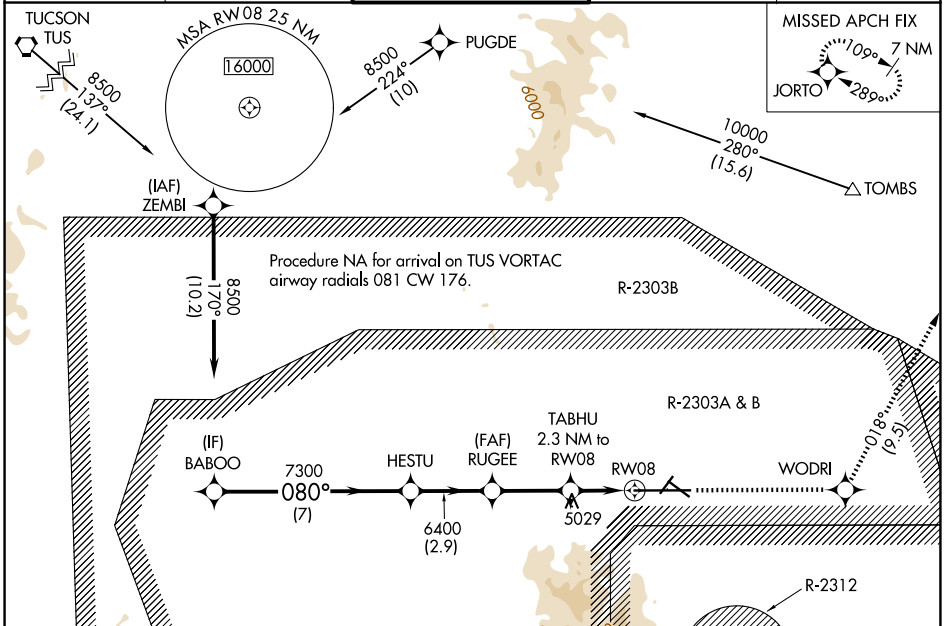

WAAS CH 82123 W08A	APP CRS 080°	Rwy Ldg TDZE Apt Elev	12001 4719 4719
--	------------------------	-----------------------------	--

RNAV (GPS) RWY 8

SIERRA VISTA MUNI-LIBBY AAF (FHU)

RNP APCH.		MISSED APPROACH: Climb to 9500 direct WODRI and on track 018° to JORTO and hold, continue climb-in-hold to 9500.	
<p>⚠ Circling NA south of Rwy 8-30. For uncompensated Baro-VNAV systems, LNAV/VNAV NA below -24°C or above 47°C.</p>			

ELEV 4719	D	TDZE 4719
-----------	----------	-----------

CATEGORY	A	B	C	D
LPV DA		4919-¾	200 (200-¾)	
LNAV/VNAV DA		5059-1½	340 (400-1½)	
LNAV MDA	5280-1	561 (600-1)	5280-1½	561 (600-1½)
CIRCLING	5280-1	561 (600-1)	5280-1½	5280-2 561 (600-2)

SW-4, 11 JUN 2026 to 09 JUL 2026

SW-4, 11 JUN 2026 to 09 JUL 2026