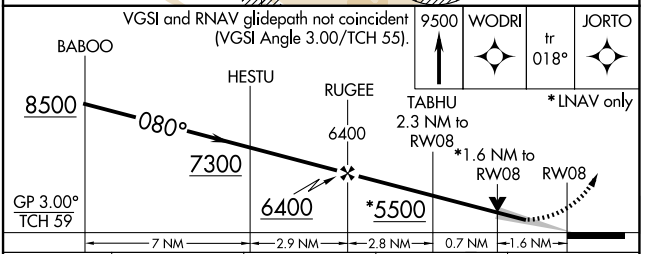

CATEGORY	A	B	C	D
LPV DA		4919-¾	200 (200-¾)	
LNAV/VNAV DA		5059-1½	340 (400-1½)	
LNAV MDA	5280-1	561 (600-1)	5280-1½	561 (600-1½)
CIRCLING	5280-1	561 (600-1)	5280-1½	5280-2 561 (600-2)