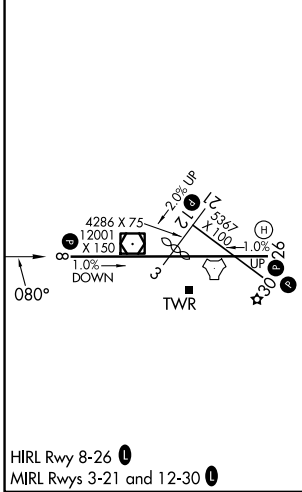

WAAS CH 82123 W08A	APP CRS 080°	Rwy Ldg TDZE Apt Elev	12001 4719 4719
--	------------------------	-----------------------------	--

RNAV (GPS) RWY 8

SIERRA VISTA MUNI-LIBBY AAF (FHU)

RNP APCH.		MISSED APPROACH: Climb to 9500 direct WODRI and on track 018° to JORTO and hold, continue climb-in-hold to 9500.	
<p>⚠ Circling NA south of Rwy 8-30. For uncompensated Baro-VNAV systems, LNAV/VNAV NA below -24°C or above 47°C.</p>			

ELEV 4719	D	TDZE 4719
-----------	----------	-----------

CATEGORY	A	B	C	D
LPV DA		4919-¾	200 (200-¾)	
LNAV/VNAV DA		5059-1½	340 (400-1½)	
LNAV MDA	5280-1	561 (600-1)	5280-1½	561 (600-1½)
CIRCLING	5280-1	561 (600-1)	5280-1½	5280-2 561 (600-2)