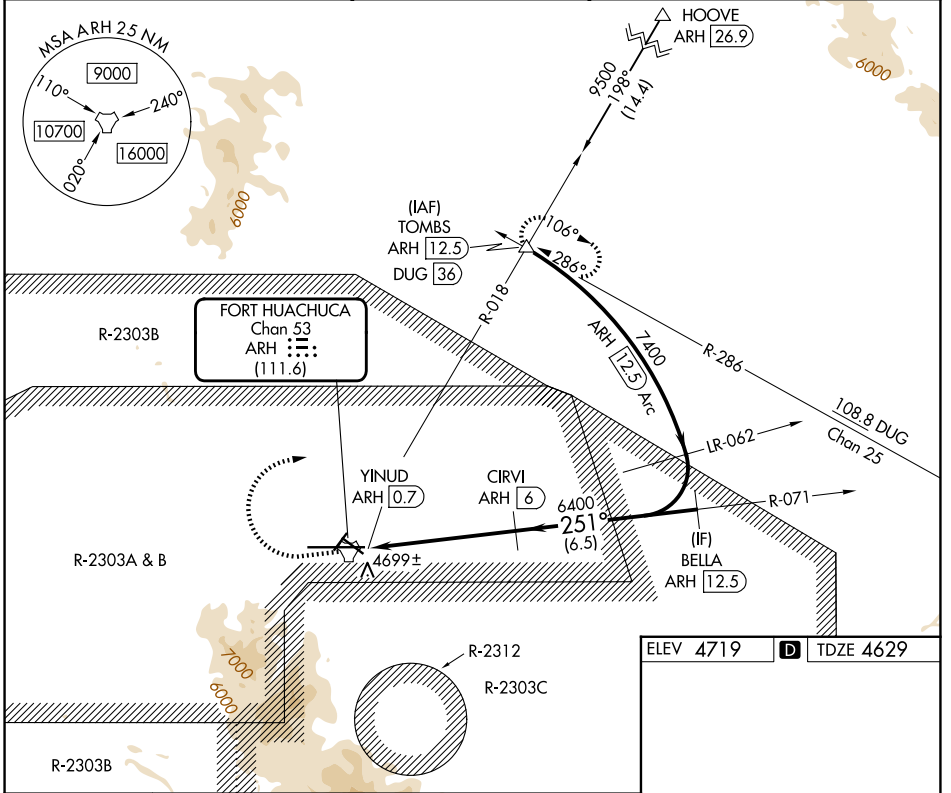

| | | |
|---|------------------------|--|
| TACAN ARH Chan 53 (111.6) | APP CRS 251° | Rwy Ldg 12001 TDZE 4629 Apt Elev 4719 |
|---|------------------------|--|

TACAN RWY 26

SIERRA VISTA MUNI-LIBBY AAF (FHU)

| | | | | |
|------------------------------------|--|--|-------------------------------|-------------------------|
| Circling NA south of Rws 8 and 30. | | MISSED APPROACH: Climb to 5300 then climbing right turn to 9500 on ARH R-018 to TOMBS INT/DUG 36 DME and hold. | | |
| ATIS 134.75 263.025 | LIBBY AAF GCA★ 127.05 254.25 | LIBBY TOWER★ 124.95 (CTAF) 284.75 | GND CON 121.7 268.7 | UNICOM 122.95 |

| CATEGORY | A | B | C | D | E |
|----------|-----------------------|-----------------------|-------------------------|-------------------------|-------------------------|
| S-26 | 5100-1 | 471 (400-1) | 5100-1¼ 471 (400-1¼) | 5100-1½ 471 (400-1½) | 5100-1¾ 471 (400-1¾) |
| CIRCLING | 5160-1 441 (500-1) | 5180-1 461 (500-1) | 5180-1½ 461 (500-1½) | 5280-2 | 561 (600-2) |

HIRL Rwy 8-26
MIRL Rws 3-21 and 12-30

SW-4, 11 JUN 2026 to 09 JUL 2026

SW-4, 11 JUN 2026 to 09 JUL 2026