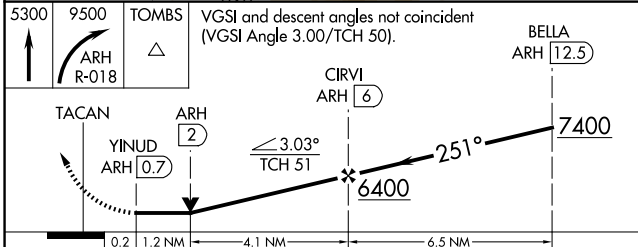

| | | | | |
|------------------------------------|--|--|-------------------------------|-------------------------|
| Circling NA south of Rws 8 and 30. | | MISSED APPROACH: Climb to 5300 then climbing right turn to 9500 on ARH R-018 to TOMBS INT/DUG 36 DME and hold. | | |
| ATIS 134.75 263.025 | LIBBY AAF GCA★ 127.05 254.25 | LIBBY TOWER★ 124.95 (CTAF) 284.75 | GND CON 121.7 268.7 | UNICOM 122.95 |