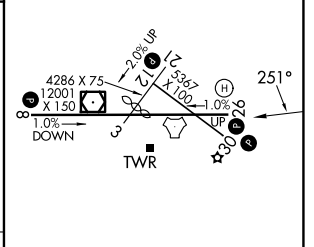

| | | |
|---|------------------------|--|
| TACAN ARH Chan 53 (111.6) | APP CRS 251° | Rwy Ldg 12001 TDZE 4629 Apt Elev 4719 |
|---|------------------------|--|

TACAN RWY 26

SIERRA VISTA MUNI-LIBBY AAF (FHU)

| | | | | |
|------------------------------------|--|--|-------------------------------|-------------------------|
| Circling NA south of Rws 8 and 30. | | MISSED APPROACH: Climb to 5300 then climbing right turn to 9500 on ARH R-018 to TOMBS INT/DUG 36 DME and hold. | | |
| ATIS 134.75 263.025 | LIBBY AAF GCA★ 127.05 254.25 | LIBBY TOWER★ 124.95 (CTAF) 284.75 | GND CON 121.7 268.7 | UNICOM 122.95 |

| CATEGORY | A | B | C | D | E |
|----------|-----------------------|-----------------------|-------------------------|-------------------------|-------------------------|
| S-26 | 5100-1 | 471 (400-1) | 5100-1¼ 471 (400-1¼) | 5100-1½ 471 (400-1½) | 5100-1¾ 471 (400-1¾) |
| CIRCLING | 5160-1 441 (500-1) | 5180-1 461 (500-1) | 5180-1½ 461 (500-1½) | 5280-2 | 561 (600-2) |