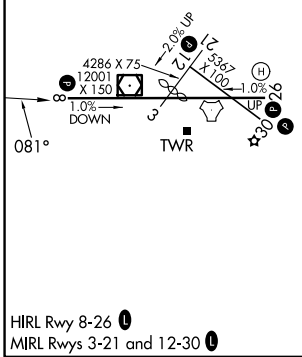

TACAN ARH Chan 53 (111.6)	APP CRS 081°	Rwy Ldg TDZE Apt Elev	12001 4719 4719
--	------------------------	-----------------------------	--

TACAN RWY 8

SIERRA VISTA MUNI-LIBBY AAF (FHU)

⚠ Circling NA south of Rwy 8 and 30.

⚠ MISSED APPROACH: Climb to 5500 then climbing left turn to 9500 on ARH R-018 to TOMBS INT/DUG 36 DME and hold.

ATIS 134.75 263.025	LIBBY AAF GCA* 127.05 254.25	LIBBY TOWER* 124.95 (CTAF) 284.75	GND CON 121.7 268.7	UNICOM 122.95
-------------------------------	--	---	-------------------------------	-------------------------

CATEGORY	A	B	C	D	E
S-8	5260-1 541 (600-1)	5260-1½ 541 (600-1½)	5260-1¾ 541 (600-1¾)	5260-2 541 (600-2)	5260-2 541 (600-2)
CIRCLING	5260-1 541 (600-1)	5260-1½ 541 (600-1½)	5280-2 561 (600-2)		

SW-4, 11 JUN 2026 to 09 JUL 2026