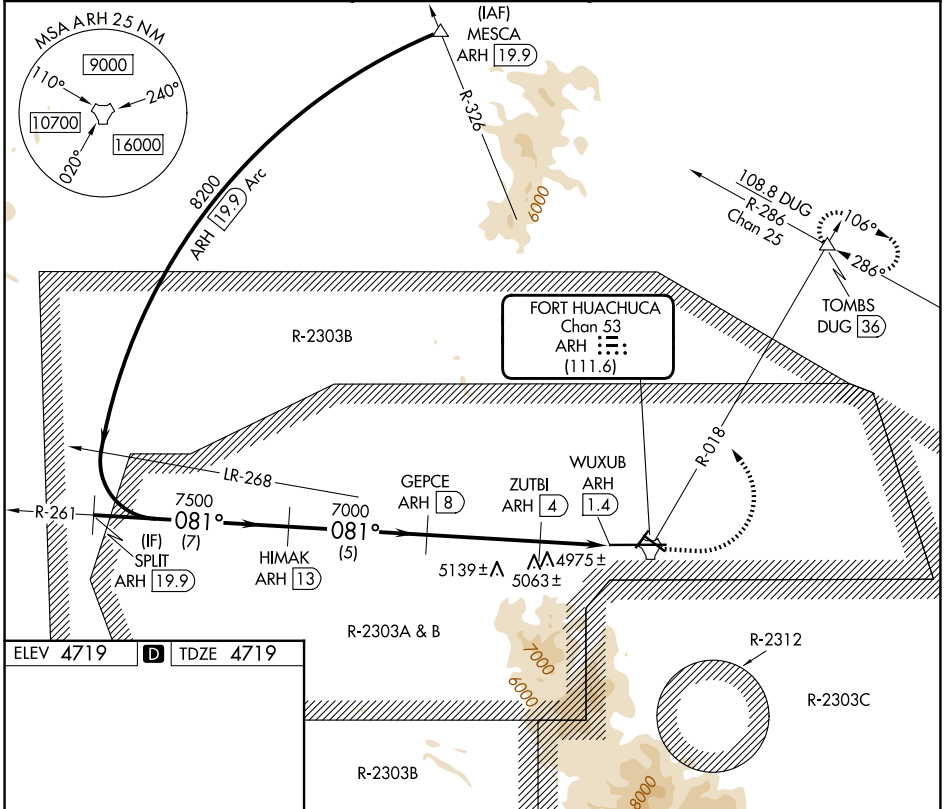

TACAN ARH Chan 53 (111.6)	APP CRS 081°	Rwy Ldg TDZE Apt Elev	12001 4719 4719
--	------------------------	-----------------------------	--

TACAN RWY 8

SIERRA VISTA MUNI-LIBBY AAF (FHU)

⚠ Circling NA south of Rwy 8 and 30.

⚠ MISSED APPROACH: Climb to 5500 then climbing left turn to 9500 on ARH R-018 to TOMBS INT/DUG 36 DME and hold.

ATIS 134.75 263.025	LIBBY AAF GCA* 127.05 254.25	LIBBY TOWER* 124.95 (CTAF) 284.75	GND CON 121.7 268.7	UNICOM 122.95
-------------------------------	--	---	-------------------------------	-------------------------

CATEGORY	A	B	C	D	E
S-8	5260-1 541 (600-1)	5260-1½ 541 (600-1½)	5260-1¾ 541 (600-1¾)	5260-2 541 (600-2)	5260-2 541 (600-2)
CIRCLING	5260-1 541 (600-1)	5260-1½ 541 (600-1½)	5280-2 561 (600-2)		

SW-4, 11 JUN 2026 to 09 JUL 2026

SW-4, 11 JUN 2026 to 09 JUL 2026