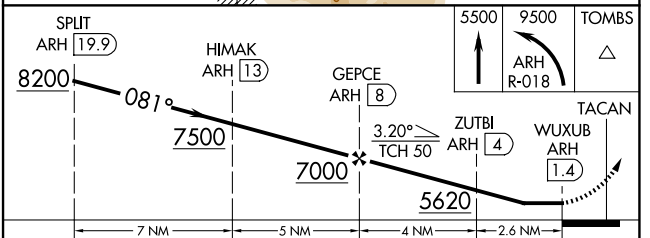

TACAN ARH Chan 53 (111.6)	APP CRS 081°	Rwy Ldg TDZE Apt Elev	12001 4719 4719
--	------------------------	-----------------------------	--

TACAN RWY 8

SIERRA VISTA MUNI-LIBBY AAF (FHU)

⚠ Circling NA south of Rwy 8 and 30.

⚠ MISSED APPROACH: Climb to 5500 then climbing left turn to 9500 on ARH R-018 to TOMBS INT/DUG 36 DME and hold.

ATIS 134.75 263.025	LIBBY AAF GCA* 127.05 254.25	LIBBY TOWER* 124.95 (CTAF) 284.75	GND CON 121.7 268.7	UNICOM 122.95
-------------------------------	--	---	-------------------------------	-------------------------

CATEGORY	A	B	C	D	E
S-8	5260-1 541 (600-1)	5260-1½ 541 (600-1½)	5260-1¾ 541 (600-1¾)	5260-2 541 (600-2)	5260-2 541 (600-2)
CIRCLING	5260-1 541 (600-1)	5260-1½ 541 (600-1½)	5280-2 561 (600-2)		

SW-4, 11 JUN 2026 to 09 JUL 2026