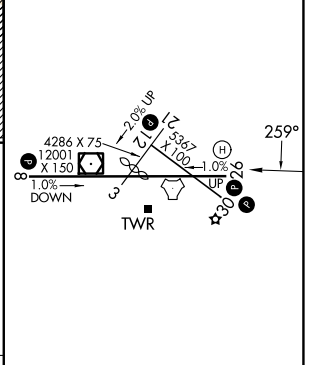

VOR/DME FHU 113.6 Chan 83	APP CRS 259°	Rwy Ldg 12001 TDZE 4629 Apt Elev 4719
---	------------------------	--

VOR RWY 26

SIERRA VISTA MUNI-LIBBY AAF (FHU)

⚠ Circling NA south of Rws 8 and 30. DME or RADAR required.

MISSED APPROACH: Climb to 5300 then climbing right turn to 9500 on heading 067° and FHU R-021 to TOMBS INT/ DUG 36 DME and hold, continue climb-in-hold to 9500.

ATIS 134.75 263.025	LIBBY AAF GCA* 127.05 254.25	LIBBY TOWER* 124.95 (CTAF) 284.75	GND CON 121.7 268.7	UNICOM 122.95
-------------------------------	--	---	-------------------------------	-------------------------

ELEV 4719	D	TDZE 4629
-----------	----------	-----------

CATEGORY	A	B	C	D
S-26	5140-1 511 (500-1)		5140-1½ 511 (500-1½)	
CIRCLING	5160-1 441 (500-1)	5180-1 461 (500-1)	5180-1⅝ 461 (500-1⅝)	5280-2 561 (600-2)