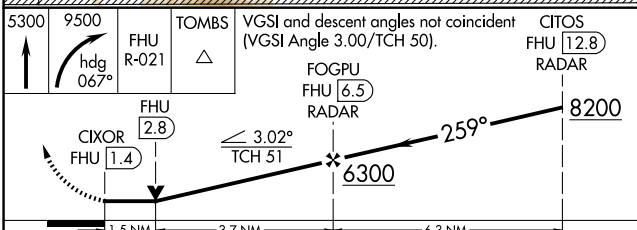

VOR/DME FHU 113.6 Chan 83	APP CRS 259°	Rwy Ldg 12001 TDZE 4629 Apt Elev 4719
---	------------------------	--

VOR RWY 26

SIERRA VISTA MUNI-LIBBY AAF (FHU)

⚠ Circling NA south of Rws 8 and 30. DME or RADAR required.

MISSED APPROACH: Climb to 5300 then climbing right turn to 9500 on heading 067° and FHU R-021 to TOMBS INT/ DUG 36 DME and hold, continue climb-in-hold to 9500.

ATIS 134.75 263.025	LIBBY AAF GCA* 127.05 254.25	LIBBY TOWER* 124.95 (CTAF) 284.75	GND CON 121.7 268.7	UNICOM 122.95
-------------------------------	--	---	-------------------------------	-------------------------