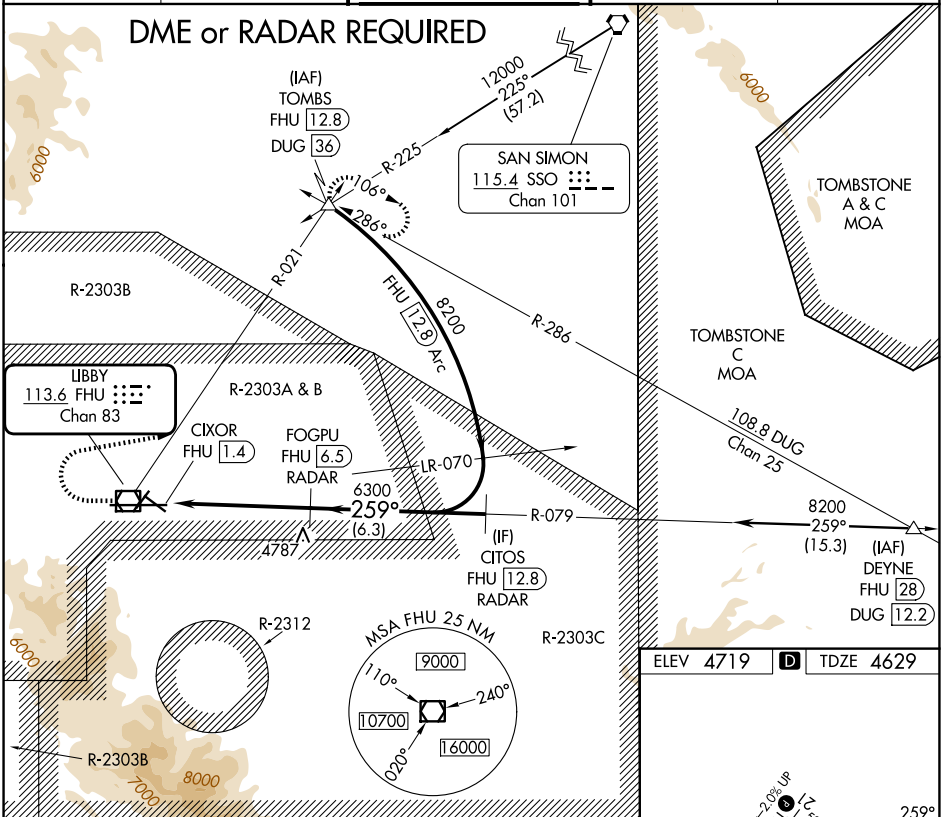

VOR/DME FHU 113.6 Chan 83	APP CRS 259°	Rwy Ldg 12001 TDZE 4629 Apt Elev 4719
---	------------------------	--

VOR RWY 26

SIERRA VISTA MUNI-LIBBY AAF (FHU)

⚠ Circling NA south of Rws 8 and 30. DME or RADAR required.

MISSED APPROACH: Climb to 5300 then climbing right turn to 9500 on heading 067° and FHU R-021 to TOMBS INT/ DUG 36 DME and hold, continue climb-in-hold to 9500.

ATIS 134.75 263.025	LIBBY AAF GCA* 127.05 254.25	LIBBY TOWER* 124.95 (CTAF) 284.75	GND CON 121.7 268.7	UNICOM 122.95
-------------------------------	--	---	-------------------------------	-------------------------

ELEV 4719	D	TDZE 4629
-----------	----------	-----------

CATEGORY	A	B	C	D
S-26	5140-1 511 (500-1)		5140-1½ 511 (500-1½)	
CIRCLING	5160-1 441 (500-1)	5180-1 461 (500-1)	5180-1⅝ 461 (500-1⅝)	5280-2 561 (600-2)

HIRL Rwy 8-26 **Ⓢ**
MIRL Rws 3-21 and 12-30 **Ⓢ**

FAF to MAP 5.1 NM

Knots	60	90	120	150	180
Min:Sec	5:06	3:24	2:33	2:02	1:42

SW-4, 11 JUN 2026 to 09 JUL 2026

SW-4, 11 JUN 2026 to 09 JUL 2026