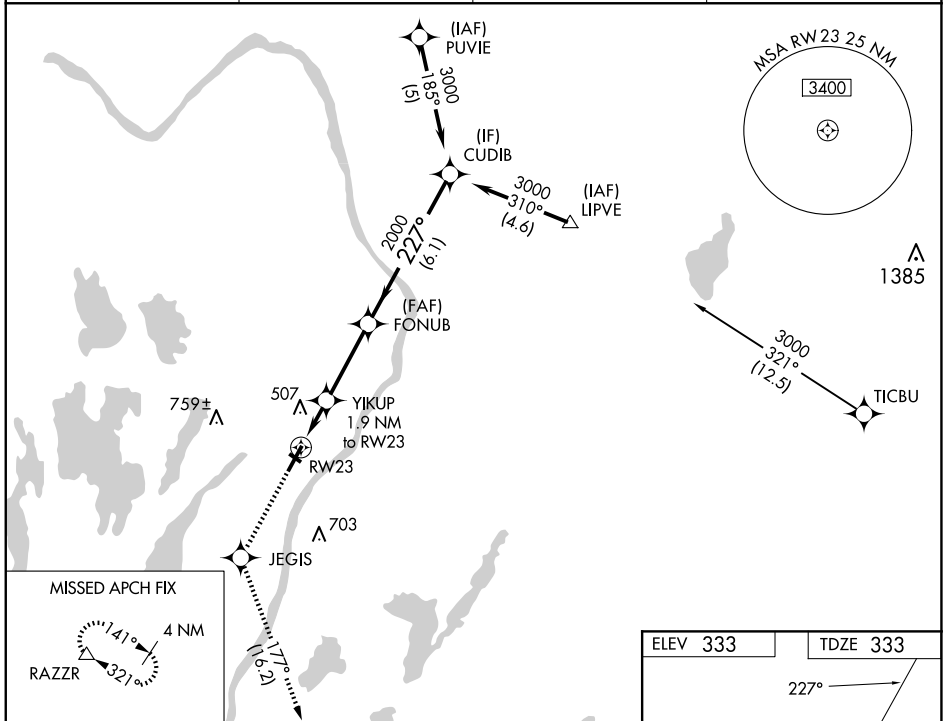

RNAV (GPS) RWY 23

WATERVILLE RGNL (WVL)

WAAS CH 63100 W23A	APP CRS 227°	Rwy Idg TDZE 333 Apt Elev 333
--	------------------------	---

⚠ Circling to Rwy 14 and 32 NA at night. DME/DME RNP-0.3 NA. When local altimeter setting not received, use Augusta altimeter setting; increase LPV DA to 618 feet and all visibilities ¼ SM; increase all MDAs 40 feet and increase LNAV Cat C and Circling Cat D visibility ¼ SM. VDP NA when using Augusta altimeter setting.

MISSED APPROACH: Climb to 3000 direct JEGIS and via 177° track to RAZZR and hold.

AWOS-3PT 118.375	PORTLAND APP CON ★ 128.35 299.2	CLNC DEL 124.6 299.2	UNICOM 122.7 (CTAF)
----------------------------	---	--------------------------------	-------------------------------

CATEGORY	A	B	C	D
LPV DA	583-¾ 250 (300-¾)			
LNAV/VNAV DA	NA			
LNAV MDA	800-1 467 (500-1)	800-1½ 467 (500-1½)	800-1½ 467 (500-1½)	800-1½ 467 (500-1½)
CIRCLING	860-1 527 (600-1)	1100-2¼ 767 (800-2¼)	1120-2½ 787 (800-2½)	

NE-1, 11 JUN 2026 to 09 JUL 2026

NE-1, 11 JUN 2026 to 09 JUL 2026