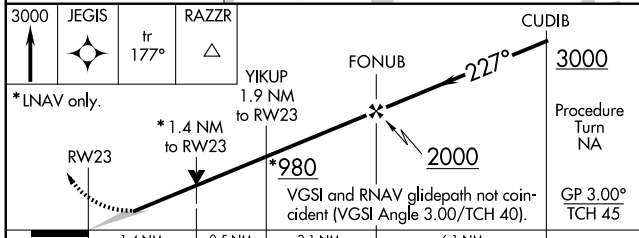

RNAV (GPS) RWY 23

WATERVILLE RGNL (WVL)

WAAS CH 63100 W23A	APP CRS 227°	Rwy Idg TDZE 333 Apt Elev 333
--	------------------------	---

⚠ Circling to Rwy 14 and 32 NA at night. DME/DME RNP-0.3 NA. When local altimeter setting not received, use Augusta altimeter setting; increase LPV DA to 618 feet and all visibilities ¼ SM; increase all MDAs 40 feet and increase LNAV Cat C and Circling Cat D visibility ¼ SM. VDP NA when using Augusta altimeter setting.

MISSED APPROACH: Climb to 3000 direct JEGIS and via 177° track to RAZZR and hold.

AWOS-3PT 118.375	PORTLAND APP CON ★ 128.35 299.2	CLNC DEL 124.6 299.2	UNICOM 122.7 (CTAF)
----------------------------	---	--------------------------------	-------------------------------