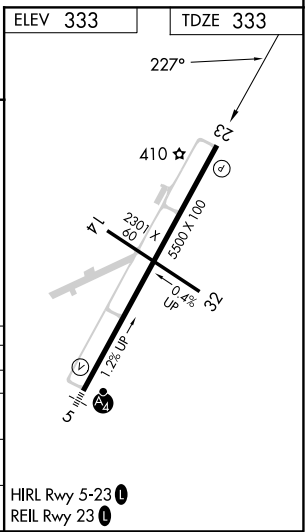

RNAV (GPS) RWY 23

WATERVILLE RGNL (WVL)

WAAS CH 63100 W23A	APP CRS 227°	Rwy Idg TDZE 333 Apt Elev 333
--	------------------------	---

⚠ Circling to Rwy 14 and 32 NA at night. DME/DME RNP-0.3 NA. When local altimeter setting not received, use Augusta altimeter setting; increase LPV DA to 618 feet and all visibilities ¼ SM; increase all MDAs 40 feet and increase LNAV Cat C and Circling Cat D visibility ¼ SM. VDP NA when using Augusta altimeter setting.

MISSED APPROACH: Climb to 3000 direct JEGIS and via 177° track to RAZZR and hold.

AWOS-3PT 118.375	PORTLAND APP CON ★ 128.35 299.2	CLNC DEL 124.6 299.2	UNICOM 122.7 (CTAF)
----------------------------	---	--------------------------------	-------------------------------

CATEGORY	A	B	C	D
LPV DA	583-¾ 250 (300-¾)			
LNAV/VNAV DA	NA			
LNAV MDA	800-1 467 (500-1)	800-1½ 467 (500-1½)	800-1½ 467 (500-1½)	800-1½ 467 (500-1½)
CIRCLING	860-1 527 (600-1)	1100-2¼ 767 (800-2¼)	1120-2½ 787 (800-2½)	