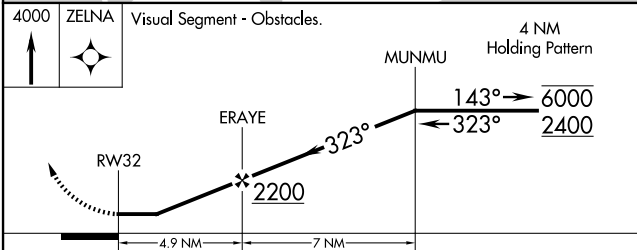

WAAS CH 56333 W32A	APP CRS 323°	Rwy Ldg TDZE Apt Elev	5101 608 625

RNAV (GPS) RWY 32

MENOMINEE RGNL (MNM)

RNP APCH.	MISSED APPROACH: Climb to 4000 direct ZELNA and hold, continue climb-in-hold to 4000.
Rwy 32 helicopter visibility reduction below 1 SM NA. Straight-in Rwy 32 NA at night, Circling Rwy 14, 32 NA at night.	

AWOS-3PT 121.45	GREEN BAY APP CON ★ 120.3 338.2	UNICOM 122.8 (CTAF) 0

CATEGORY	A	B	C	D
LP MDA	1140-1	532 (600-1)	1140-1½	532 (600-1½)
LNAV MDA	1160-1	552 (600-1)	1160-1⅝	552 (600-1⅝)
CIRCLING	1200-1	575 (600-1)	1200-1⅝ 575 (600-1⅝)	1380-2½ 755 (800-2½)

EC-1, 11 JUN 2026 to 09 JUL 2026

EC-1, 11 JUN 2026 to 09 JUL 2026