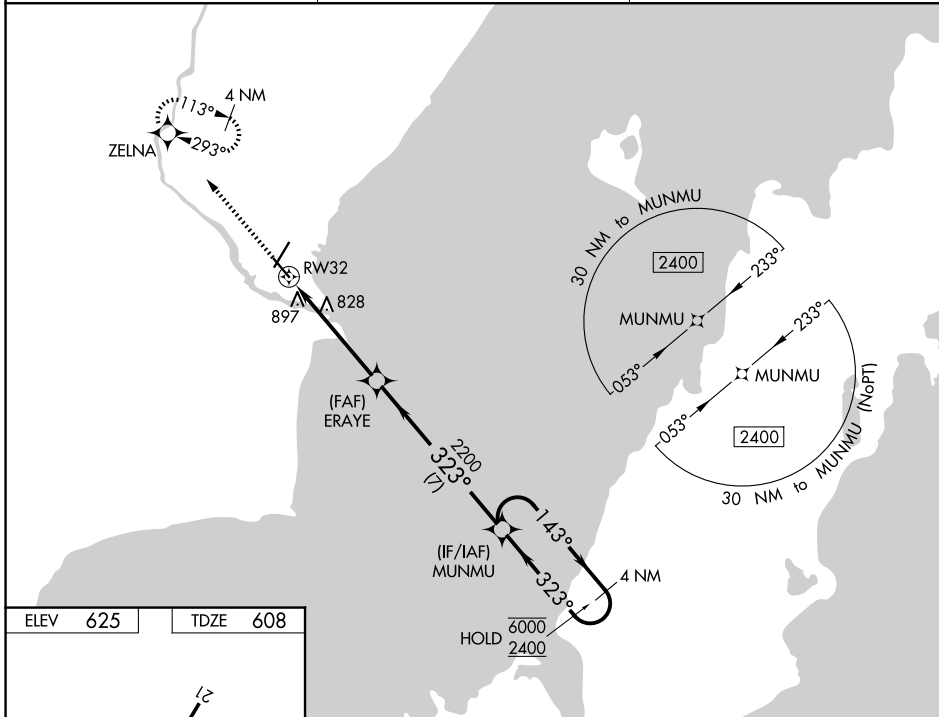

WAAS CH 56333 W32A	APP CRS 323°	Rwy Ldg TDZE Apt Elev	5101 608 625

RNAV (GPS) RWY 32

MENOMINEE RGNL (MNM)

RNP APCH.	MISSED APPROACH: Climb to 4000 direct ZELNA and hold, continue climb-in-hold to 4000.
Rwy 32 helicopter visibility reduction below 1 SM NA. Straight-in Rwy 32 NA at night, Circling Rwy 14, 32 NA at night.	

AWOS-3PT 121.45	GREEN BAY APP CON ★ 120.3 338.2	UNICOM 122.8 (CTAF) 0

CATEGORY	A	B	C	D
LP MDA	1140-1	532 (600-1)	1140-1½	532 (600-1½)
LNAV MDA	1160-1	552 (600-1)	1160-1⅝	552 (600-1⅝)
CIRCLING	1200-1	575 (600-1)	1200-1⅝ 575 (600-1⅝)	1380-2½ 755 (800-2½)

EC-1, 11 JUN 2026 to 09 JUL 2026

EC-1, 11 JUN 2026 to 09 JUL 2026