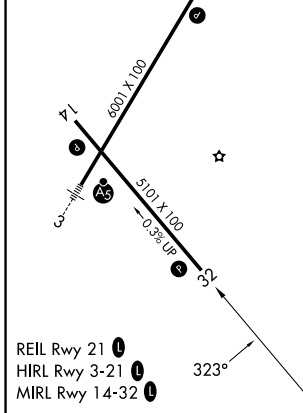

WAAS CH 56333 W32A	APP CRS 323°	Rwy Ldg TDZE Apt Elev	5101 608 625

RNAV (GPS) RWY 32

MENOMINEE RGNL (MNM)

RNP APCH.	MISSED APPROACH: Climb to 4000 direct ZELNA and hold, continue climb-in-hold to 4000.
Rwy 32 helicopter visibility reduction below 1 SM NA. Straight-in Rwy 32 NA at night, Circling Rwy 14, 32 NA at night.	

AWOS-3PT 121.45	GREEN BAY APP CON ★ 120.3 338.2	UNICOM 122.8 (CTAF) 0

CATEGORY	A	B	C	D
LP MDA	1140-1	532 (600-1)	1140-1½	532 (600-1½)
LNAV MDA	1160-1	552 (600-1)	1160-1⅝	552 (600-1⅝)
CIRCLING	1200-1	575 (600-1)	1200-1⅝ 575 (600-1⅝)	1380-2½ 755 (800-2½)

EC-1, 11 JUN 2026 to 09 JUL 2026

EC-1, 11 JUN 2026 to 09 JUL 2026