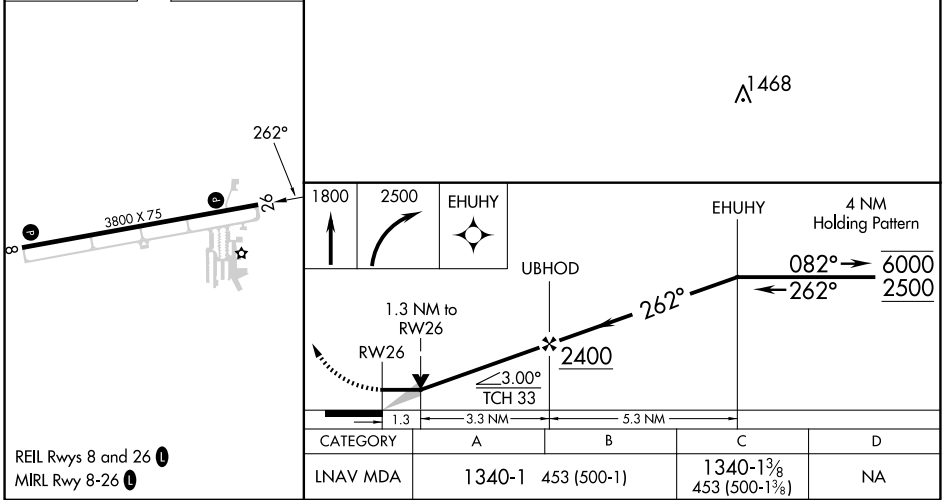

# RNAV (GPS) RWY 26

LAKE IN THE HILLS (3CK)

RNP APCH - GPS.	<p>VDP NA when using DPA altimeter setting. Obtain local altimeter setting on CTAF; when not received, use DPA altimeter setting and increase all MDAs 60 feet.</p> <p>MISSED APPROACH: Climb to 1800 then climbing right turn to 2500 direct EHUHY and hold.</p>
<p>NA</p>	

CHICAGO APP CON <b>120.55 306.925</b>	UNICOM <b>123.05 (CTAF)</b>
--	--------------------------------

ELEV 887	TDZE 887
----------	----------

EC-3, 11 JUN 2026 to 09 JUL 2026

EC-3, 11 JUN 2026 to 09 JUL 2026