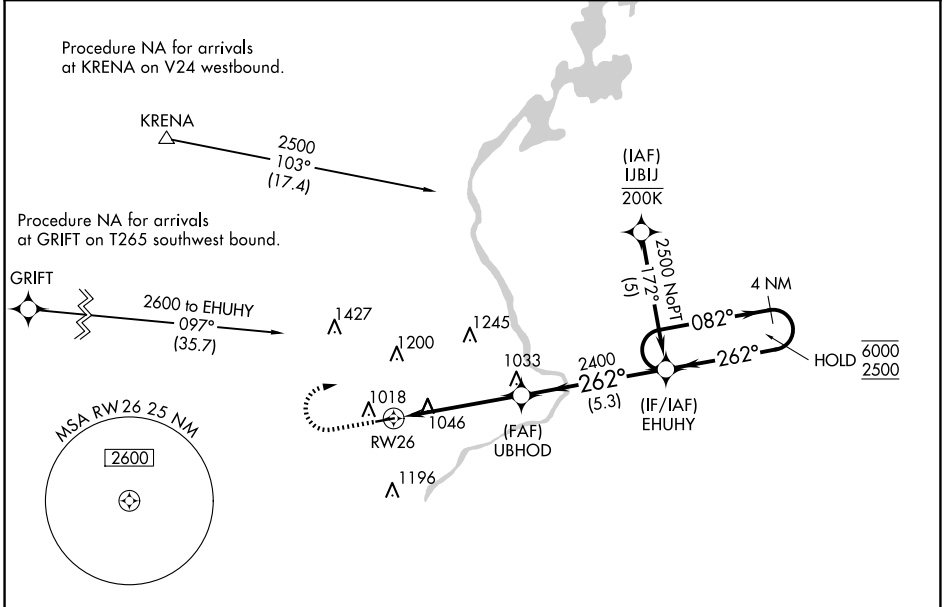

APP CRS 262°	Rwy Idg TDZE Apt Elev	3800 887 887

RNAV (GPS) RWY 26

LAKE IN THE HILLS (3CK)

RNP APCH - GPS.	VDP NA when using DPA altimeter setting. Obtain local altimeter setting on CTAF; when not received, use DPA altimeter setting and increase all MDAs 60 feet. MISSED APPROACH: Climb to 1800 then climbing right turn to 2500 direct EHUHY and hold.
NA	

CHICAGO APP CON 120.55 306.925	UNICOM 123.05 (CTAF)

ELEV 887	TDZE 887