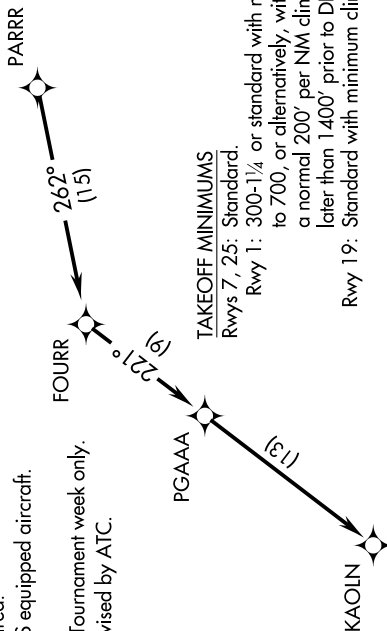

KAOLN SIX DEPARTURE (RNAV)

AIKEN RGNL (AIK)
AIKEN, SOUTH CAROLINA

SE-2, 11 JUN 2026 to 09 JUL 2026

- NOTE: DME/DME/IRU or GPS required.
- NOTE: RADAR required for non-GPS equipped aircraft.
- NOTE: RNAV 1.
- NOTE: For use during Masters Golf Tournament week only.
- NOTE: Do not exceed 250K until advised by ATC.

**TOP ALTITUDE:
ASSIGNED BY ATC**

NOTE: Chart not to scale.

DEPARTURE ROUTE DESCRIPTION

TAKEOFF RWYS 1, 7, 19, 25: Climb on assigned heading for RADAR vectors to PARRR, then on depicted route to KAOLN. Thence. . . .

. . . . maintain altitude assigned by ATC. Expect clearance to filed altitude/flight level within 10 minutes after departure.

KAOLN SIX DEPARTURE (RNAV)

(KAOLN6.KAOLN) 28FEB19

AIKEN, SOUTH CAROLINA
AIKEN RGNL (AIK)

SE-2, 11 JUN 2026 to 09 JUL 2026