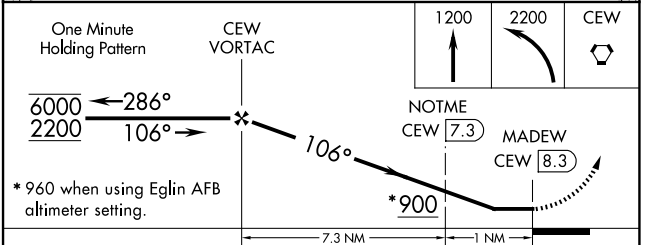

VORTAC CEW 115.9 Chan 106	APP CRS 106°	Rwy Ldg TDZE Apt Elev N/A N/A 214
---	------------------------	---

VOR-A
BOB SIKES(CEW)

<p>⚠ Circling NA for Cat D west of Rwy 17-35. When local altimeter setting not received, use Eglin AFB altimeter setting and increase all MDA 60 feet and increase Circling Cat C/D visibility ¼ SM.</p>	<p>MISSED APPROACH: Climb to 1200 then climbing left turn to 2200 direct CEW VORTAC and hold.</p>	
<p>ASOS 119.275</p>	<p>EGLIN APP CON 124.05 284.65</p>	<p>UNICOM 123.075 (CTAF)</p>

CATEGORY	A	B	C	D
CIRCLING	900-1	686 (700-1)	900-2 686 (700-2)	900-2¼ 686 (700-2¼)
NOTME FIX MINIMUMS (ADF OR DME REQUIRED)				
CIRCLING	700-1	486 (500-1)	820-1¾ 606 (700-1¾)	840-2 626 (700-2)

FAF to MAP 8.3 NM

Knots	60	90	120	150	180
Min:Sec	8:18	5:32	4:09	3:19	2:46

SE-3, 11 JUN 2026 to 09 JUL 2026

SE-3, 11 JUN 2026 to 09 JUL 2026