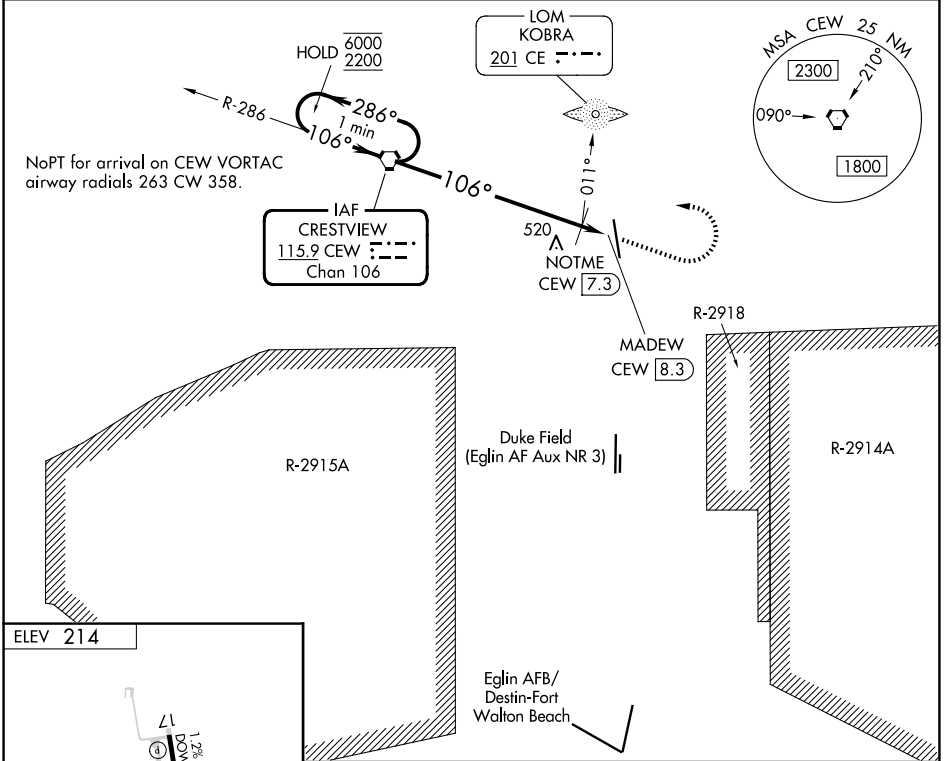

VORTAC CEW 115.9 Chan 106	APP CRS 106°	Rwy Ldg TDZE Apt Elev N/A N/A 214
---	------------------------	---

VOR-A
BOB SIKES(CEW)

<p>⚠ Circling NA for Cat D west of Rwy 17-35. When local altimeter setting not received, use Eglin AFB altimeter setting and increase all MDA 60 feet and increase Circling Cat C/D visibility ¼ SM.</p>	<p>MISSED APPROACH: Climb to 1200 then climbing left turn to 2200 direct CEW VORTAC and hold.</p>	
<p>ASOS 119.275</p>	<p>EGLIN APP CON 124.05 284.65</p>	<p>UNICOM 123.075 (CTAF)</p>

CATEGORY	A	B	C	D
CIRCLING	900-1	686 (700-1)	900-2 686 (700-2)	900-2¼ 686 (700-2¼)
NOTME FIX MINIMUMS (ADF OR DME REQUIRED)				
CIRCLING	700-1	486 (500-1)	820-1¾ 606 (700-1¾)	840-2 626 (700-2)

FAF to MAP 8.3 NM

Knots	60	90	120	150	180
Min:Sec	8:18	5:32	4:09	3:19	2:46

SE-3, 11 JUN 2026 to 09 JUL 2026

SE-3, 11 JUN 2026 to 09 JUL 2026