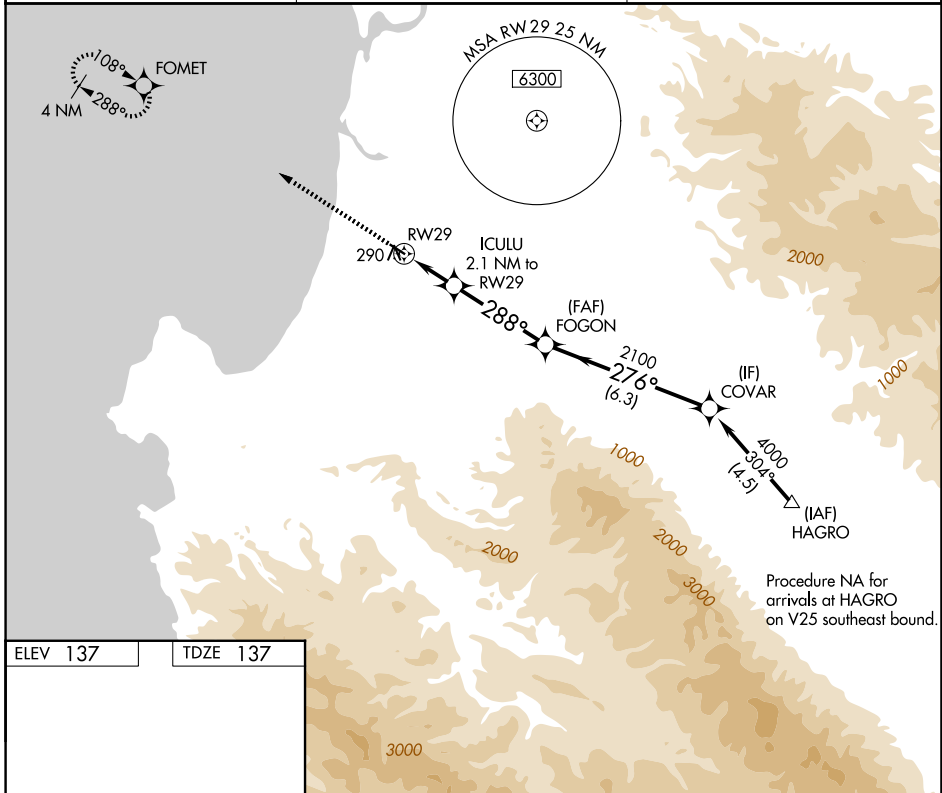

APP CRS <b>288°</b>	Rwy Ldg TDZE Apt Elev	<b>3483</b> <b>137</b> <b>137</b>
------------------------	-----------------------------	---

# RNAV (GPS) RWY 29

MARINA MUNI (OAR)

RNP APCH. ▽ ▲ NA	MISSED APPROACH: Climb to 2700 direct FOMET and hold, continue climb-in-hold to 2700.
------------------------	---

AWOS-3PT <b>134.025</b>	NORCAL APP CON <b>133.0 251.15</b>	UNICOM <b>122.7 (CTAF) 0</b>
----------------------------	---------------------------------------	---------------------------------

	A	B	C	D
CATEGORY	A	B	C	D
LNAV MDA	600-1	463 (500-1)	NA	
CIRCLING	640-1 503 (600-1)	760-1 623 (700-1)	NA	

SW-2, 11 JUN 2026 to 09 JUL 2026

SW-2, 11 JUN 2026 to 09 JUL 2026

Procedure NA for arrivals at HAGRO on V25 southeast bound.