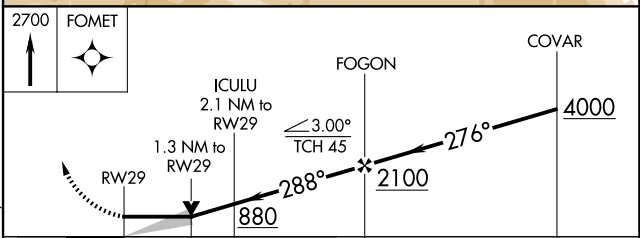

APP CRS <b>288°</b>	Rwy Ldg TDZE Apt Elev	<b>3483</b> <b>137</b> <b>137</b>
------------------------	-----------------------------	---

# RNAV (GPS) RWY 29

MARINA MUNI (OAR)

RNP APCH. ▽ ▲ NA	MISSED APPROACH: Climb to 2700 direct FOMET and hold, continue climb-in-hold to 2700.
------------------------	---

AWOS-3PT <b>134.025</b>	NORCAL APP CON <b>133.0 251.15</b>	UNICOM <b>122.7 (CTAF) 0</b>
----------------------------	---------------------------------------	---------------------------------