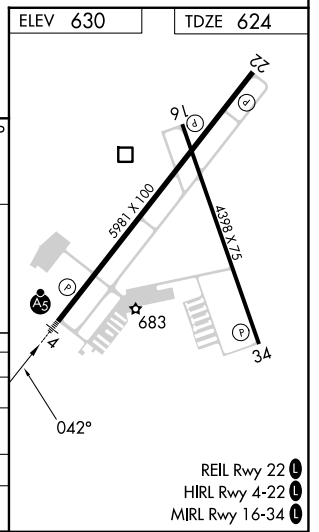

WAAS CH 42799 W04A	APP CRS 042°	Rwy Ldg TDZE Apt Elev	5981 624 630
--	------------------------	-----------------------------	---

RNAV (GPS) RWY 4

GREATER KANKAKEE (IKK)

RNP APCH - GPS.		MALSRL	MISSED APPROACH: Climb to 2300 direct COYAP and hold.
<p>▼ Circling Rwy 16, 34 NA at night. For uncompensated Baro-VNAV systems, LNAV/VNAV NA below -16°C or above 54°C. For inop ALS, increase LNAV Cats C/D to 1 SM.</p> <p>▲</p>			
AWOS-3 128.475	CHICAGO CENTER 132.5 284.7	UNICOM 123.0 (CTAF) 0	

CATEGORY	A	B	C	D
LPV DA		824-1/2	200 (200-1/2)	
LNAV/VNAV DA		1010-5/8	386 (400-5/8)	
LNAV MDA	1000-1/2	376 (400-1/2)	1000-5/8	376 (400-5/8)
CIRCLING	1080-1 450 (500-1)	1100-1 470 (500-1)	1140-1 1/2 510 (600-1 1/2)	1340-2 1/4 710 (800-2 1/4)