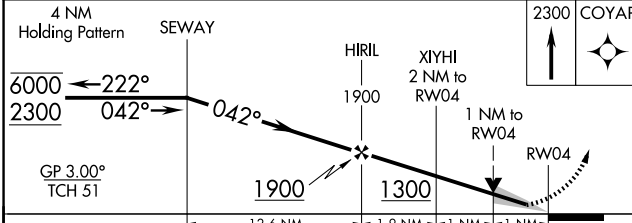

WAAS CH 42799 W04A	APP CRS 042°	Rwy Ldg TDZE Apt Elev	5981 624 630
--	------------------------	-----------------------------	---

RNAV (GPS) RWY 4

GREATER KANKAKEE (IKK)

RNP APCH - GPS.		MALSRL	MISSED APPROACH: Climb to 2300 direct COYAP and hold.
<p>▼ Circling Rwy 16, 34 NA at night. For uncompensated Baro-VNAV systems, LNAV/VNAV NA below -16°C or above 54°C. For inop ALS, increase LNAV Cats C/D to 1 SM.</p> <p>▲</p>			
AWOS-3 128.475	CHICAGO CENTER 132.5 284.7	UNICOM 123.0 (CTAF) 0	

CATEGORY	A	B	C	D
LPV DA		824-1/2	200 (200-1/2)	
LNAV/VNAV DA		1010-5/8	386 (400-5/8)	
LNAV MDA	1000-1/2	376 (400-1/2)	1000-5/8	376 (400-5/8)
CIRCLING	1080-1 450 (500-1)	1100-1 470 (500-1)	1140-1 1/2 510 (600-1 1/2)	1340-2 1/4 710 (800-2 1/4)