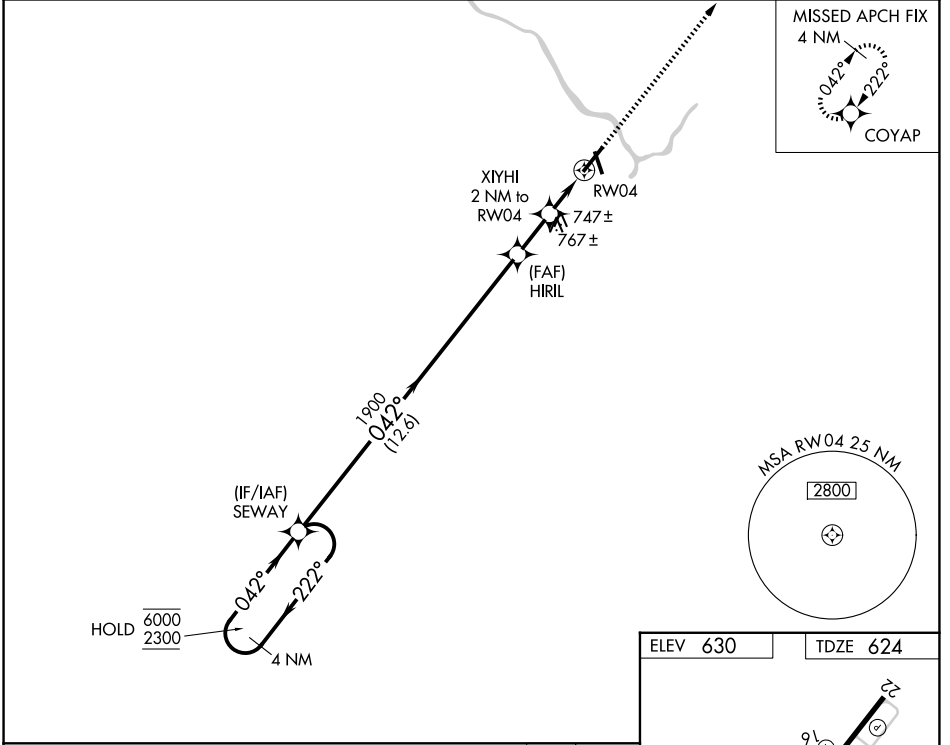

WAAS CH 42799 W04A	APP CRS 042°	Rwy Ldg TDZE Apt Elev	5981 624 630
--	------------------------	-----------------------------	---

RNAV (GPS) RWY 4

GREATER KANKAKEE (IKK)

RNP APCH - GPS.		MALSRL	MISSED APPROACH: Climb to 2300 direct COYAP and hold.
<p>▼ Circling Rwy 16, 34 NA at night. For uncompensated Baro-VNAV systems, LNAV/VNAV NA below -16°C or above 54°C. For inop ALS, increase LNAV Cats C/D to 1 SM.</p> <p>▲</p>			
AWOS-3 128.475	CHICAGO CENTER 132.5 284.7	UNICOM 123.0 (CTAF) 0	

CATEGORY	A	B	C	D
LPV DA		824-1/2	200 (200-1/2)	
LNAV/VNAV DA		1010-5/8	386 (400-5/8)	
LNAV MDA	1000-1/2	376 (400-1/2)	1000-5/8	376 (400-5/8)
CIRCLING	1080-1 450 (500-1)	1100-1 470 (500-1)	1140-1 1/2 510 (600-1 1/2)	1340-2 1/4 710 (800-2 1/4)

EC-3, 11 JUN 2026 to 09 JUL 2026

EC-3, 11 JUN 2026 to 09 JUL 2026