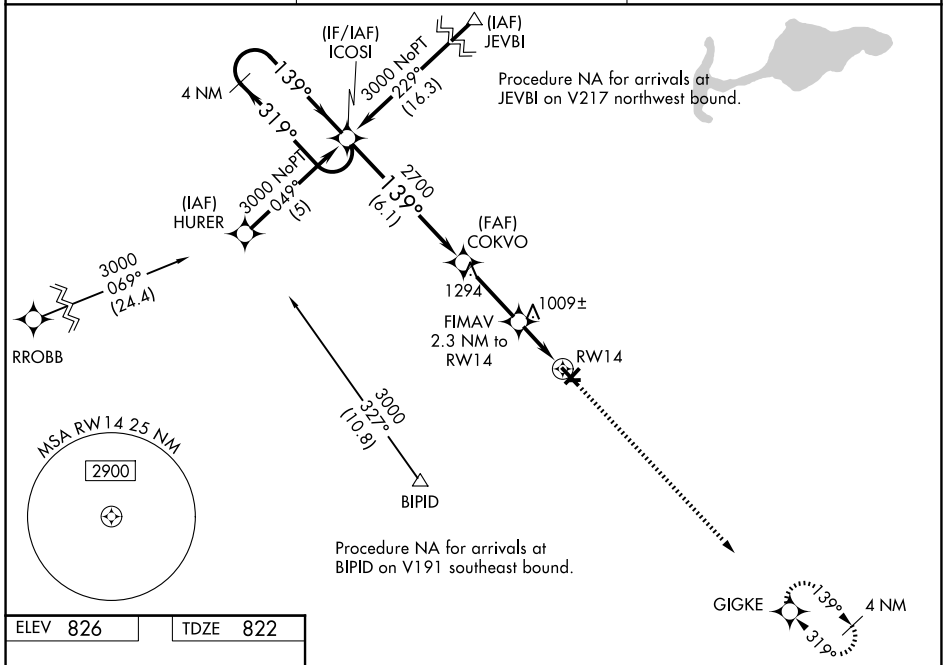

WAAS CH 42816 W14A	APP CRS 139°	Rwy Ldg TDZE Apt Elev	4599 822 826
--	------------------------	-----------------------------	---

RNAV (GPS) RWY 14

CLINTONVILLE MUNI (CLI)

RNP APCH.

For uncompensated Baro-VNAV systems, LNAV/VNAV NA below -16°C or above 54°C.
 Circling NA to Rwy 9 and 27. Straight-in Rwy 14 NA at night, Circling Rwy 14 NA at night.
 Rwy 14 helicopter visibility below 1 SM NA.

MISSED APPROACH:
 Climb to 3000 direct
 GIGKE and hold.

AWOS-3
120.675

GREEN BAY APP CON ★
126.3 338.2

UNICOM
122.8 (CTAF) ①

EC-3, 11 JUN 2026 to 09 JUL 2026

EC-3, 11 JUN 2026 to 09 JUL 2026

ELEV 826	TDZE 822
----------	----------

CATEGORY	A	B	C	D
LPV DA	1101-1	279 (300-1)		NA
LNAV/VNAV DA	1329-1½	507 (600-1½)		NA
LNAV MDA	1260-1	438 (500-1)		NA
CIRCLING	1340-1	514 (600-1)		NA