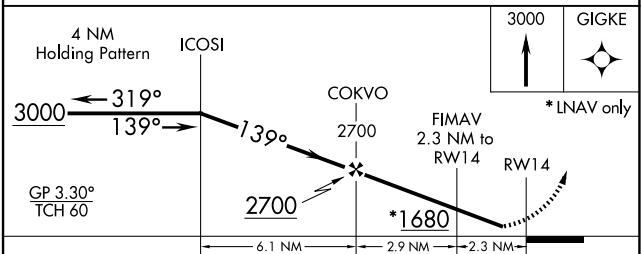

MISSED APPROACH:
 Climb to 3000 direct
 GIGKE and hold.

AWOS-3
120.675

GREEN BAY APP CON ★
126.3 338.2

UNICOM
122.8 (CTAF) ①

EC-3, 11 JUN 2026 to 09 JUL 2026

EC-3, 11 JUN 2026 to 09 JUL 2026

ELEV 826	TDZE 822
----------	----------

CATEGORY	A	B	C	D
LPV DA	1101-1	279 (300-1)		NA
LNAV/VNAV DA	1329-1½	507 (600-1½)		NA
LNAV MDA	1260-1	438 (500-1)		NA
CIRCLING	1340-1	514 (600-1)		NA