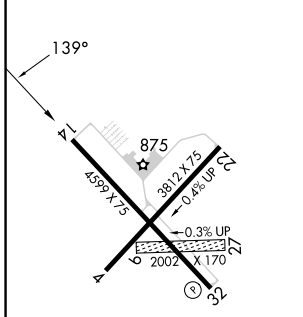

MISSED APPROACH:
 Climb to 3000 direct
 GIGKE and hold.

AWOS-3
120.675

GREEN BAY APP CON ★
126.3 338.2

UNICOM
122.8 (CTAF) ①

EC-3, 11 JUN 2026 to 09 JUL 2026

EC-3, 11 JUN 2026 to 09 JUL 2026

ELEV 826	TDZE 822
----------	----------