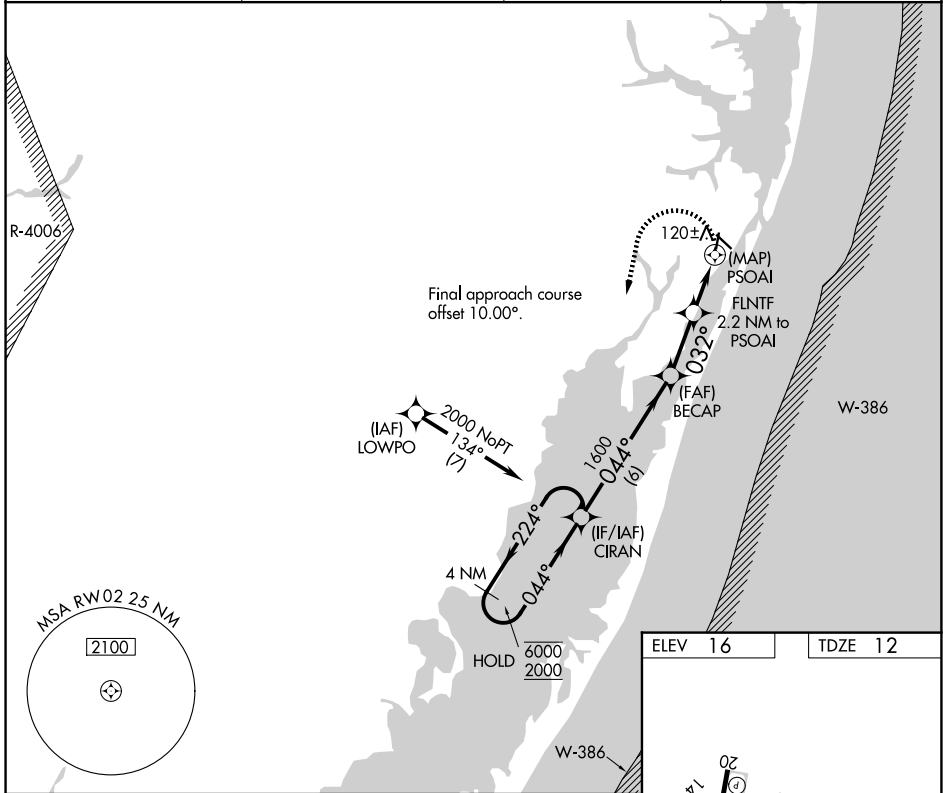

RNAV (GPS) RWY 2

OCEAN CITY MUNI (OXB)

APP CRS 032°	Rwy Ldg TDZE Apt Elev	3204 12 16
------------------------	-----------------------------	---------------------------------------

RNP APCH - GPS.		MISSED APPROACH: Climbing left turn to 2000 direct CIRAN and hold.	
ASOS 119.025	PATUXENT APP CON ★ 127.95 314.0	CLNC DEL 121.75	UNICOM 123.05 (CTAF)

NE-3, 11 JUN 2026 to 09 JUL 2026

NE-3, 11 JUN 2026 to 09 JUL 2026