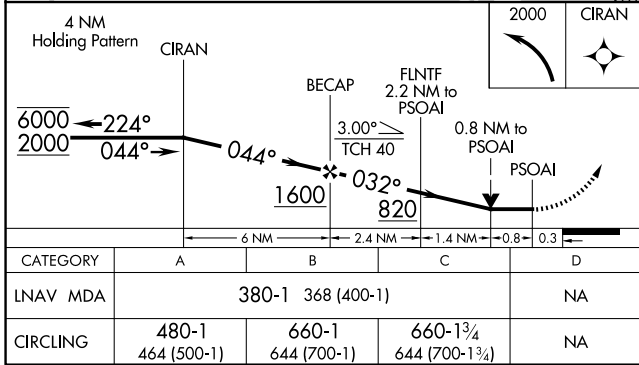

RNAV (GPS) RWY 2

OCEAN CITY MUNI (OXB)

APP CRS 032°	Rwy Ldg TDZE Apt Elev	3204 12 16
------------------------	-----------------------------	---------------------------------------

RNP APCH - GPS.		MISSED APPROACH: Climbing left turn to 2000 direct CIRAN and hold.	
ASOS 119.025	PATUXENT APP CON ★ 127.95 314.0	CLNC DEL 121.75	UNICOM 123.05 (CTAF)

NE-3, 11 JUN 2026 to 09 JUL 2026

NE-3, 11 JUN 2026 to 09 JUL 2026