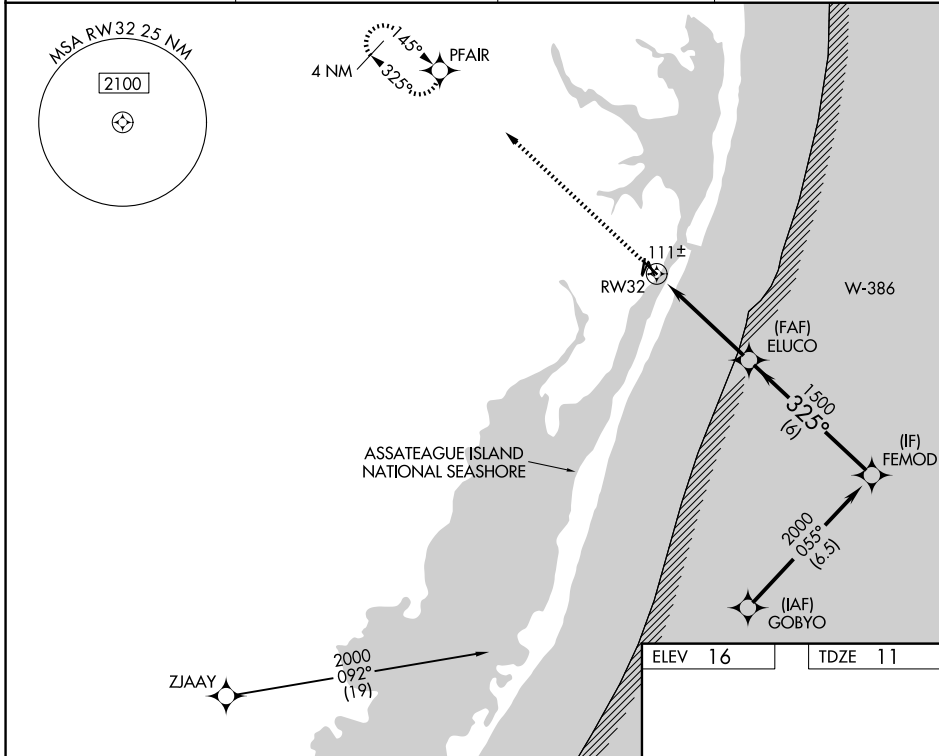

WAAS CH 61246 W32A	APP CRS 325°	Rwy Ldg TDZE Apt Elev	4074 11 16
--	------------------------	-----------------------------	---------------------------------------

RNAV (GPS) RWY 32

OCEAN CITY MUNI (OXB)

RNP APCH - GPS.	MISSED APPROACH: Climb to 2000 direct PFAIR and hold.
For uncompensated Baro-VNAV systems, LNAV/VNAV NA below -11°C or above 54° C.	

ASOS 119.025	PATUXENT APP CON ★ 127.95 314.0	CLNC DEL 121.75	UNICOM 123.05 (CTAF)
------------------------	---	---------------------------	--------------------------------