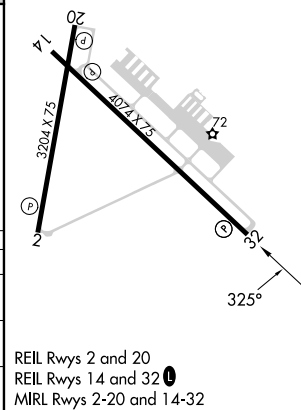

NE-3, 11 JUN 2026 to 09 JUL 2026

NE-3, 11 JUN 2026 to 09 JUL 2026