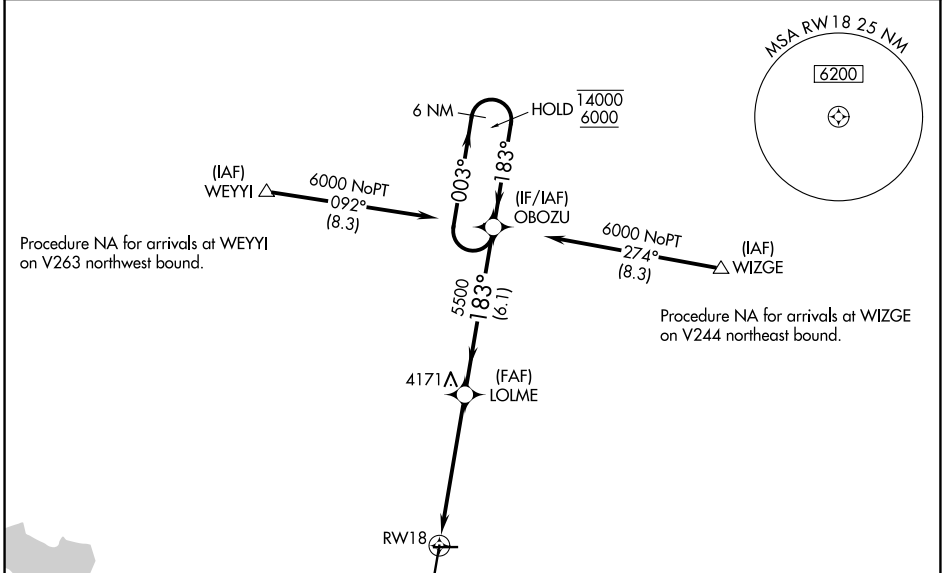

WAAS CH 86613 W18A	APP CRS 183°	Rwy Ldg TDZE Apt Elev	6304 3695 3706
--	------------------------	-----------------------------	---

RNAV (GPS) RWY 18

SOUTHEAST COLORADO RGNL (L.A.A)

RNP APCH.	MISSED APPROACH: Climb to 6200 direct IHIYO and hold.
<p>▼ For uncompensated Baro-VNAV systems, LNAV/VNAV NA below -22°C or above 54°C.</p>	

ASOS 135.625	DENVER CENTER 133.4 377.175	UNICOM 122.8 (CTAF) 0
------------------------	---------------------------------------	---------------------------------

CATEGORY	A	B	C	D
LPV DA	3945-1 250 (300-1)			
LNAV/VNAV DA	4014-1¼ 319 (400-1¼)			
LNAV MDA	4260-1	565 (600-1)	4260-1½	565 (600-1½)

SW-1, 11 JUN 2026 to 09 JUL 2026

SW-1, 11 JUN 2026 to 09 JUL 2026