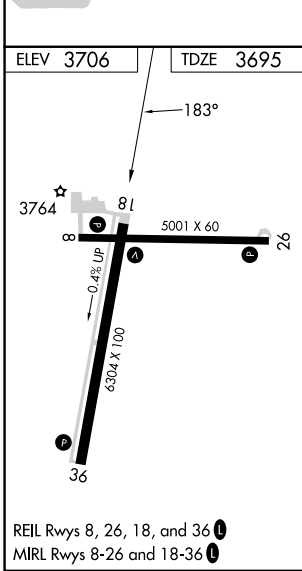

WAAS CH 86613 W18A	APP CRS 183°	Rwy Ldg TDZE Apt Elev	6304 3695 3706
--	------------------------	-----------------------------	---

RNAV (GPS) RWY 18

SOUTHEAST COLORADO RGNL (L.A.A)

RNP APCH.	MISSED APPROACH: Climb to 6200 direct IHIYO and hold.
<p>▼ For uncompensated Baro-VNAV systems, LNAV/VNAV NA below -22°C or above 54°C.</p>	

ASOS 135.625	DENVER CENTER 133.4 377.175	UNICOM 122.8 (CTAF) 0
------------------------	---------------------------------------	---------------------------------

CATEGORY	A	B	C	D
LPV DA	3945-1 250 (300-1)			
LNAV/VNAV DA	4014-1¼ 319 (400-1¼)			
LNAV MDA	4260-1	565 (600-1)	4260-1½	565 (600-1½)