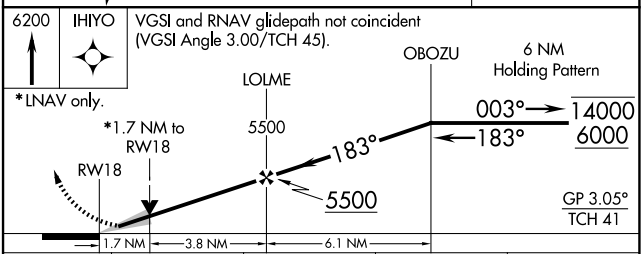

WAAS CH 86613 W18A	APP CRS 183°	Rwy Ldg TDZE Apt Elev	6304 3695 3706
--	------------------------	-----------------------------	---

RNAV (GPS) RWY 18

SOUTHEAST COLORADO RGNL (L.A.A)

RNP APCH.	MISSED APPROACH: Climb to 6200 direct IHIYO and hold.
<p>▼ For uncompensated Baro-VNAV systems, LNAV/VNAV NA below -22°C or above 54°C.</p>	

ASOS 135.625	DENVER CENTER 133.4 377.175	UNICOM 122.8 (CTAF) 0
------------------------	---------------------------------------	---------------------------------

CATEGORY	A	B	C	D
LPV DA	3945-1 250 (300-1)			
LNAV/VNAV DA	4014-1¼ 319 (400-1¼)			
LNAV MDA	4260-1	565 (600-1)	4260-1½	565 (600-1½)