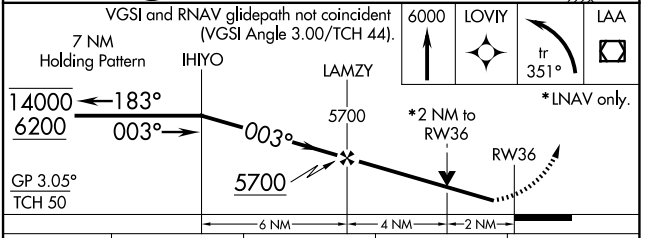

WAAS CH 99400 W36A	APP CRS 003°	Rwy Ldg TDZE Apt Elev	6304 3706 3706
--	------------------------	-----------------------------	---

RNAV (GPS) RWY 36

SOUTHEAST COLORADO RGNL (LAA)

RNP APCH.	MISSED APPROACH: Climb to 6000 direct LOVIY and left turn on track 351° to LAA VOR/DME and hold.
<p>▼ Rwy 36 helicopter visibility reduction below ¾ SM NA. For uncompensated</p> <p>▲ Baro-VNAV systems, LNAV/VNAV NA below -22°C or above 54°C.</p>	

ASOS 135.625	DENVER CENTER 133.4 377.175	UNICOM 122.8 (CTAF)
------------------------	---------------------------------------	-------------------------------

CATEGORY	A	B	C	D
LPV DA		3956-1	250 (300-1)	
LNAV/VNAV DA		4250-2	544 (600-2)	
LNAV MDA	4400-1	694 (700-1)	4400-2 694 (700-2)	4400-2¼ 694 (700-2¼)