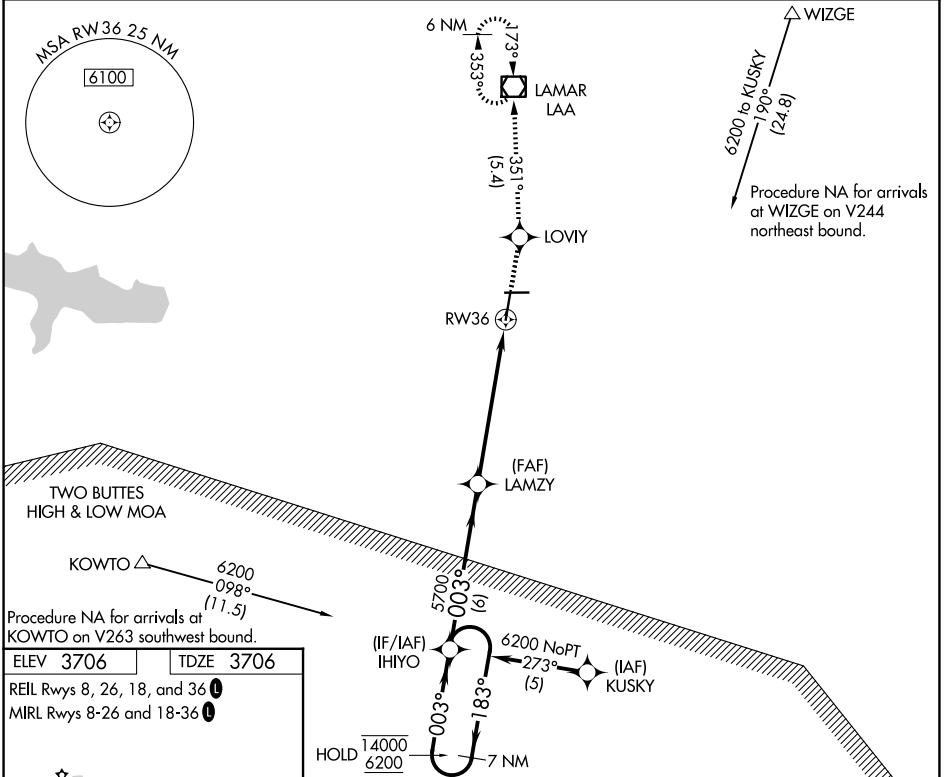

WAAS CH 99400 W36A	APP CRS 003°	Rwy Ldg TDZE Apt Elev	6304 3706 3706
--	------------------------	-----------------------------	---

RNAV (GPS) RWY 36

SOUTHEAST COLORADO RGNL (LAA)

RNP APCH.	MISSED APPROACH: Climb to 6000 direct LOVIY and left turn on track 351° to LAA VOR/DME and hold.
<p>▼ Rwy 36 helicopter visibility reduction below ¾ SM NA. For uncompensated</p> <p>▲ Baro-VNAV systems, LNAV/VNAV NA below -22°C or above 54°C.</p>	

ASOS 135.625	DENVER CENTER 133.4 377.175	UNICOM 122.8 (CTAF)
------------------------	---------------------------------------	-------------------------------

CATEGORY	A	B	C	D
LPV DA		3956-1	250 (300-1)	
LNAV/VNAV DA		4250-2	544 (600-2)	
LNAV MDA	4400-1	694 (700-1)	4400-2 694 (700-2)	4400-2¼ 694 (700-2¼)

SW-1, 11 JUN 2026 to 09 JUL 2026

SW-1, 11 JUN 2026 to 09 JUL 2026