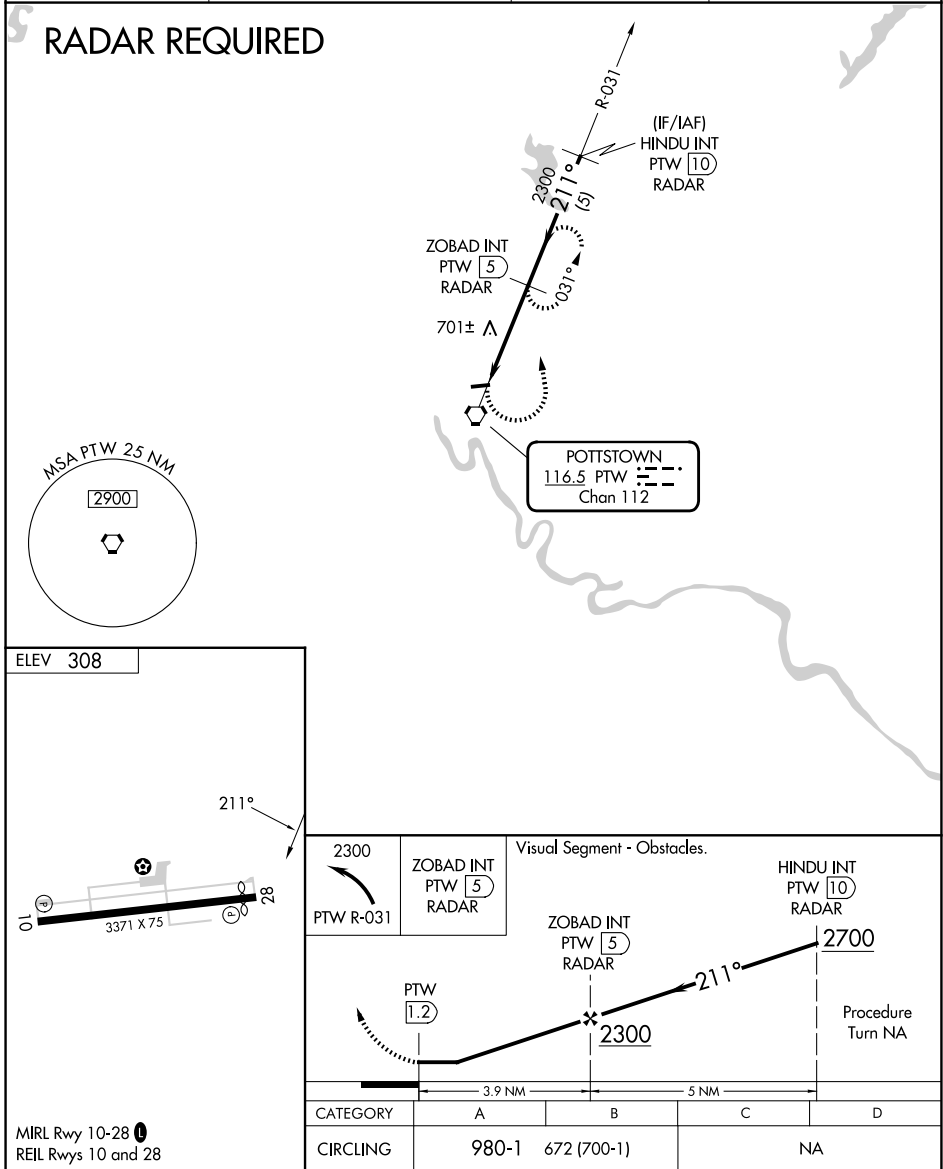

VORTAC PTW 116.5 Chan 112	APP CRS 211°	Rwy Ldg TDZE N/A N/A Apt Elev 308
---	------------------------	---

VOR/DME-A
HERITAGE FLD (PTW)

<p>▼ Circling NA south of Rwy 10 and 28 of Rwy. ▲ When local altimeter setting not received, use Wings Fld altimeter setting and increase all MDA 40 feet.</p>	<p>MISSED APPROACH: Climbing left turn to 2300 via PTW VORTAC R-031 to ZOBAD Int/PTW 5 DME/RADAR and hold.</p>
--	--

ASOS 119.425	PHILADELPHIA APP CON 126.85 263.125	CLNC DEL 118.55	UNICOM 122.7 (CTAF) 0
------------------------	---	---------------------------	---------------------------------

NE-4, 11 JUN 2026 to 09 JUL 2026

NE-4, 11 JUN 2026 to 09 JUL 2026