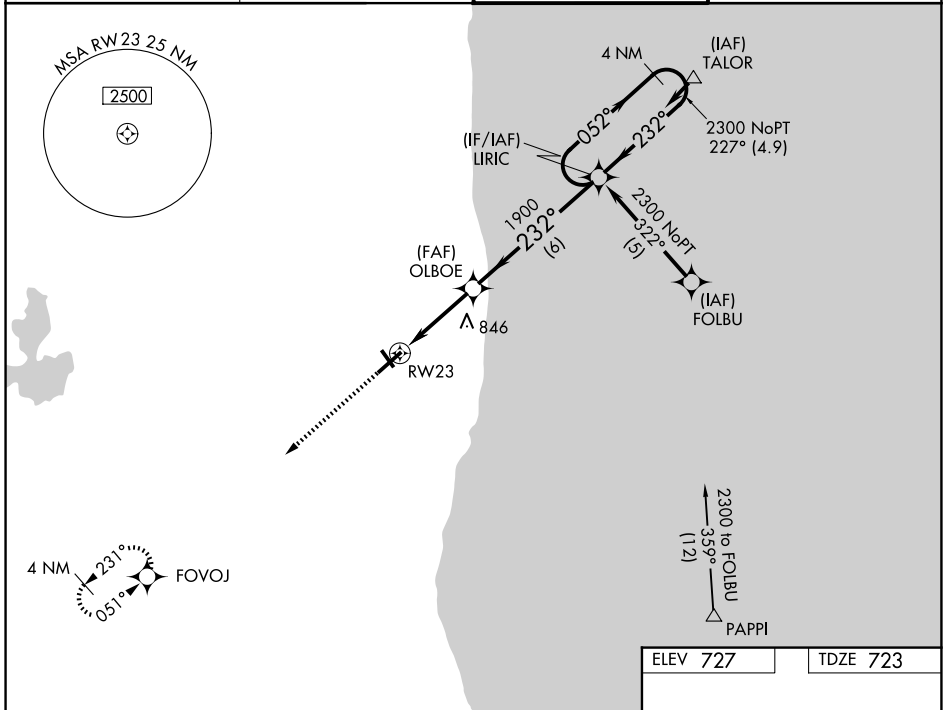

WAAS CH 86211 W23A	APP CRS 232°	Rwy Ldg 6001 TDZE 723 Apt Elev 727
--	------------------------	---

RNAV (GPS) RWY 23

WAUKEGAN NTL (UGN)

⚠ Circling to Rwy 14, 32 NA at night. For uncompensated Baro-VNAV systems, LNAV/VNAV NA below -16° C (4° F) or above 54°C (130°F). DME/DME RNP-0.3 NA. For inoperative ALS, increase LNAV/VNAV all Cats visibility to ½ SM.

MALSR

MISSED APPROACH: Climb to 2400 direct FOVOJ and hold.

ATIS 132.4	CHICAGO APP CON 120.55	WAUKEGAN TOWER ★ 120.05 (CTAF) 0 273.55	GND CON 121.65
----------------------	----------------------------------	---	--------------------------

EC-3, 11 JUN 2026 to 09 JUL 2026

EC-3, 11 JUN 2026 to 09 JUL 2026

CATEGORY	A	B	C	D
LPV DA	980-½ 257 (300-½)			
LNAV/VNAV DA	1020-½ 297 (300-½)		1020-¾ 297 (300-¾)	
LNAV MDA	1160-½ 437 (500-½)		1160-¾ 437 (500-1)	
CIRCLING	1220-1 493 (500-1)		1400-2¼ 673 (700-2¼)	