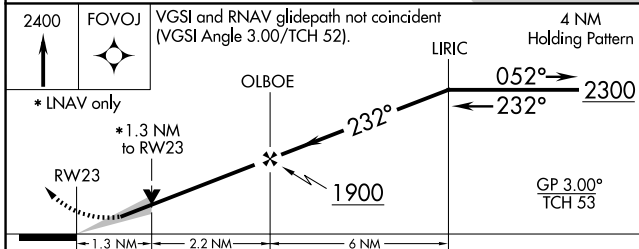

WAAS CH 86211 W23A	APP CRS 232°	Rwy Ldg 6001 TDZE 723 Apt Elev 727
--	------------------------	---

RNAV (GPS) RWY 23

WAUKEGAN NTL (UGN)

⚠ Circling to Rwy 14, 32 NA at night. For uncompensated Baro-VNAV systems, LNAV/VNAV NA below -16° C (4° F) or above 54°C (130°F). DME/DME RNP-0.3 NA. For inoperative ALS, increase LNAV/VNAV all Cats visibility to ½ SM.

MALSR

MISSED APPROACH: Climb to 2400 direct FOVOJ and hold.

ATIS 132.4	CHICAGO APP CON 120.55	WAUKEGAN TOWER ★ 120.05 (CTAF) 0 273.55	GND CON 121.65
----------------------	----------------------------------	---	--------------------------

EC-3, 11 JUN 2026 to 09 JUL 2026

EC-3, 11 JUN 2026 to 09 JUL 2026

CATEGORY	A	B	C	D
LPV DA	980-½ 257 (300-½)			
LNAV/VNAV DA	1020-½ 297 (300-½)		1020-¾ 297 (300-¾)	
LNAV MDA	1160-½ 437 (500-½)		1160-¾ 437 (500-1)	
CIRCLING	1220-1 493 (500-1)		1400-2¼ 673 (700-2¼)	