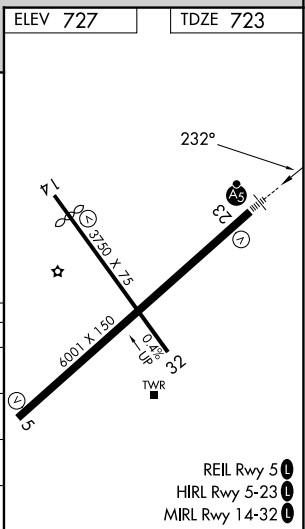

CATEGORY	A	B	C	D
LPV DA	980-½ 257 (300-½)			
LNAV/VNAV DA	1020-½ 297 (300-½)		1020-¾ 297 (300-¾)	
LNAV MDA	1160-½ 437 (500-½)		1160-¾ 437 (500-1)	
CIRCLING	1220-1 493 (500-1)		1400-2¼ 673 (700-2¼)