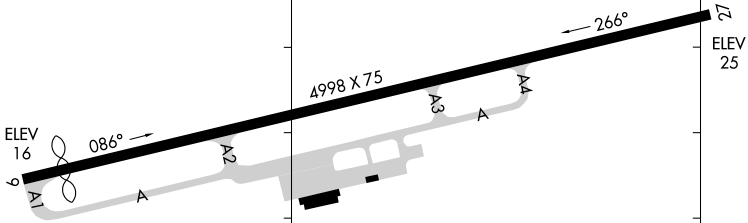

18°15.5'N

SE-3, 11 JUN 2026 to 09 JUL 2026

SE-3, 11 JUN 2026 to 09 JUL 2026