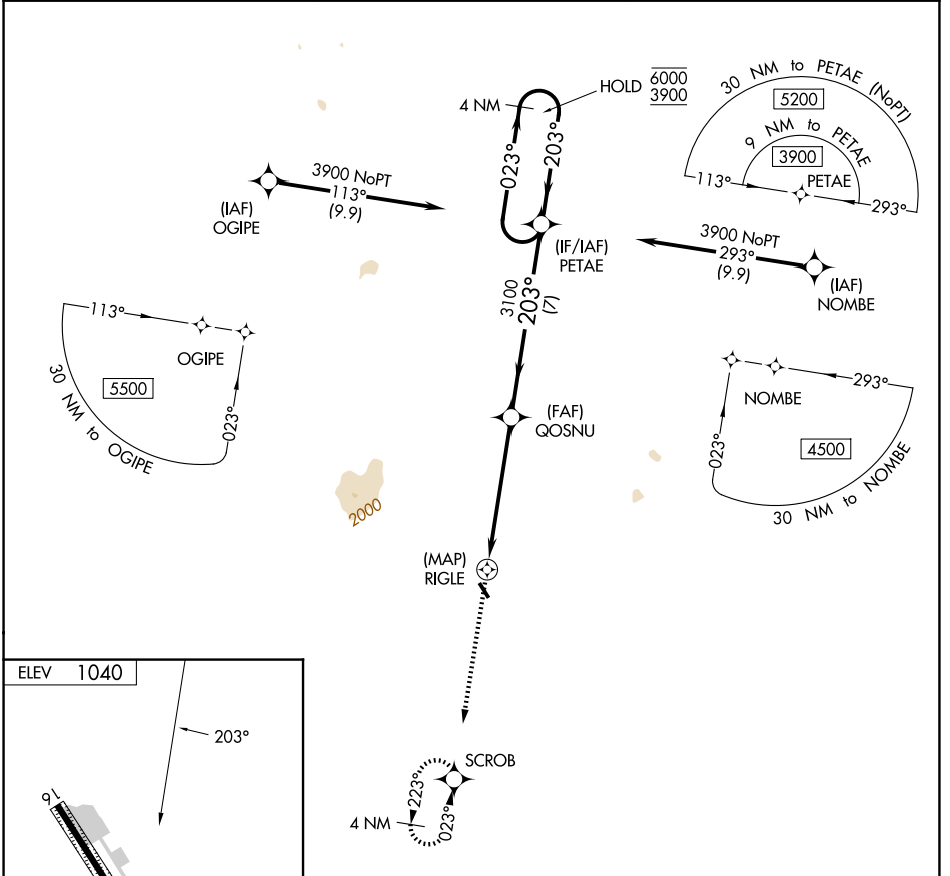

APP CRS	Rwy Ldg	N/A
203°	TDZE	N/A
	Apt Elev	1040

RNAV (GPS)-C

JAFFREY AIRFIELD SILVER RANCH (A/FN)

RNP APCH.		MISSED APPROACH: Climb to 3000 direct SCROB and hold.
Procedure NA at night.		
ASOS 135.875	BOSTON CENTER 123.75 338.2	UNICOM 122.8 (CTAF)

3000	SCROB	4 NM Holding Pattern			
RIGLE		QOSNU	PETAE	6000	3900
5.5 NM		7 NM			
CATEGORY	A	B	C	D	
CIRCLING	1680-1 640 (700-1)	1840-1 800 (800-1)	NA		

NE-1, 11 JUN 2026 to 09 JUL 2026

NE-1, 11 JUN 2026 to 09 JUL 2026