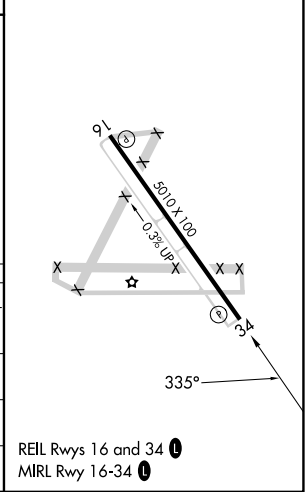

CATEGORY	A	B	C	D
LPV DA	372-1	250 (300-1)		NA
LNAV/VNAV DA	372-1	250 (300-1)		NA
LNAV MDA	480-1	358 (400-1)		NA
CIRCLING	580-1	453 (500-1)	680-1½ 553 (600-1½)	NA

NE-3, 11 JUN 2026 to 09 JUL 2026

NE-3, 11 JUN 2026 to 09 JUL 2026