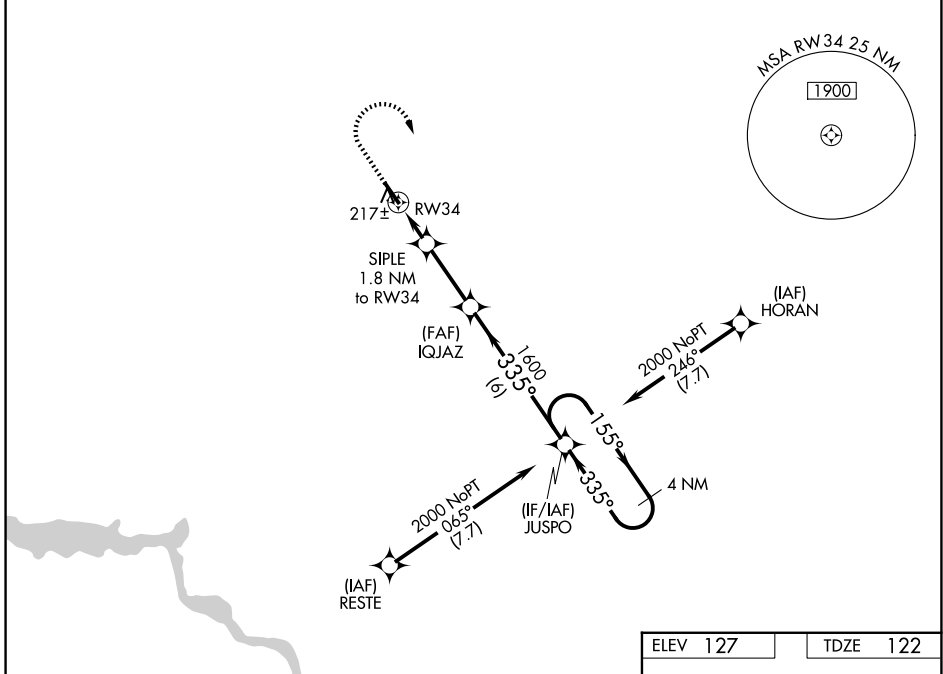

WAAS CH 63226 W34A	APP CRS 335°	Rwy Ldg TDZE Apt Elev	5010 122 127
--	------------------------	-----------------------------	---

RNAV (GPS) RWY 34

EMPORIA-GREENSVILLE RGNL (EMV)

▼ For uncompensated Baro-VNAV systems, LNAV/VNAV NA below -15°C (5°F) or above 54°C (130°F). DME/DME RNP-0.3 NA.

MISSED APPROACH: Climb to 600 then climbing right turn to 3000 direct JUSPO and hold, continue climb-in-hold to 3000.

AWOS-3 124.175	WASHINGTON CENTER 132.025 290.425	UNICOM 123.0 (CTAF) 0
--------------------------	---	---------------------------------

ELEV 127	TDZE 122
----------	----------

CATEGORY	A	B	C	D
LPV DA	372-1	250 (300-1)		NA
LNAV/VNAV DA	372-1	250 (300-1)		NA
LNAV MDA	480-1	358 (400-1)		NA
CIRCLING	580-1	453 (500-1)	680-1½ 553 (600-1½)	NA

NE-3, 11 JUN 2026 to 09 JUL 2026

NE-3, 11 JUN 2026 to 09 JUL 2026