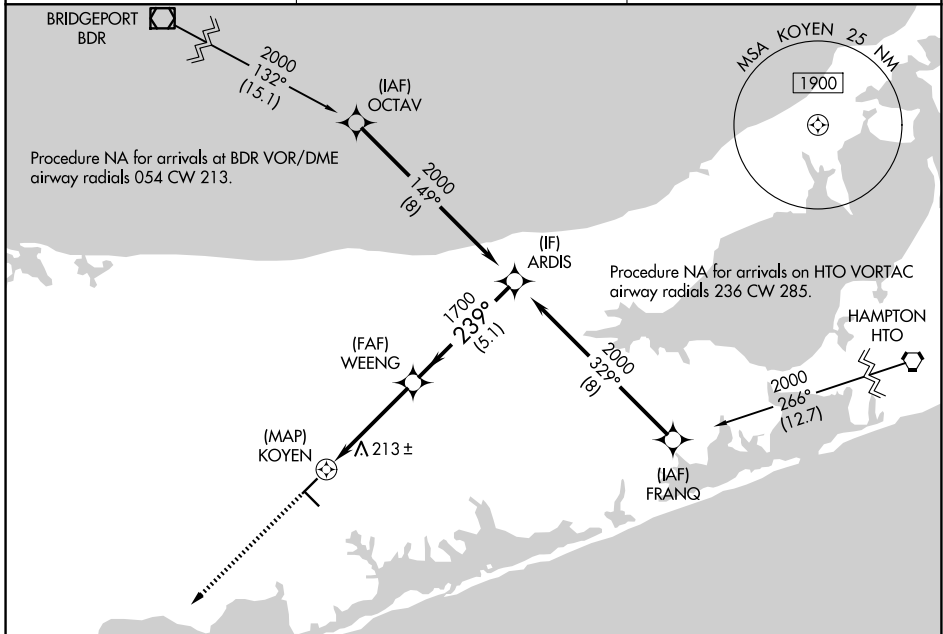

APP CRS 239°	Rwy Ldg TDZE Apt Elev	N/A N/A 81
------------------------	-----------------------------	---------------------------------------

RNAV (GPS)-A

BROOKHAVEN (HWV)

RNP APCH - GPS.	MISSED APPROACH: Climb to 2000 direct PIRCE and hold.
⚠ Rwy 6, 15 and 33 helicopter visibility reduction below 1 SM NA. ⚠ Circling Rwy 6, 15, 33 NA at night. When local altimeter setting not received, use ISP altimeter setting and increase all MDA's 40 feet.	

ASOS 119.625	NEW YORK APP CON 120.05 343.75	UNICOM 122.8 (CTAF) 0
------------------------	--	---------------------------------

NE-2, 11 JUN 2026 to 09 JUL 2026

NE-2, 11 JUN 2026 to 09 JUL 2026

REIL Rwys 15, 24, and 33 0
MIRL Rwys 6-24 and 15-33 0