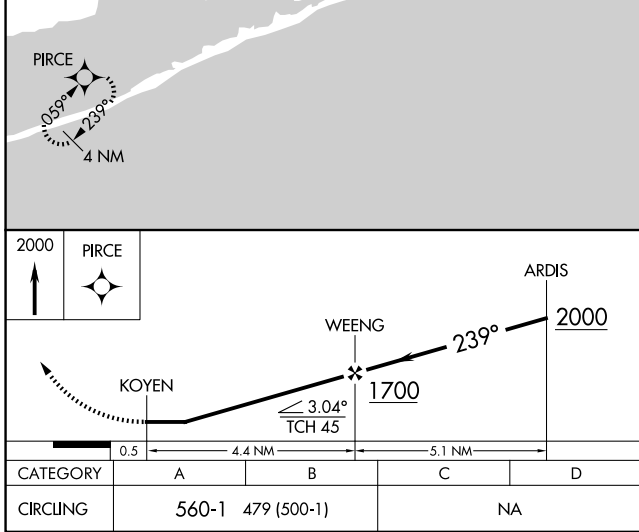

APP CRS 239°	Rwy Ldg TDZE Apt Elev	N/A N/A 81
------------------------	-----------------------------	---------------------------------------

RNAV (GPS)-A

BROOKHAVEN (HWV)

RNP APCH - GPS.	MISSED APPROACH: Climb to 2000 direct PIRCE and hold.
⚠ Rwy 6, 15 and 33 helicopter visibility reduction below 1 SM NA. ⚠ Circling Rwy 6, 15, 33 NA at night. When local altimeter setting not received, use ISP altimeter setting and increase all MDA's 40 feet.	

ASOS 119.625	NEW YORK APP CON 120.05 343.75	UNICOM 122.8 (CTAF) 0
------------------------	--	---------------------------------

NE-2, 11 JUN 2026 to 09 JUL 2026

NE-2, 11 JUN 2026 to 09 JUL 2026

REIL Rwys 15, 24, and 33 0
MIRL Rwys 6-24 and 15-33 0