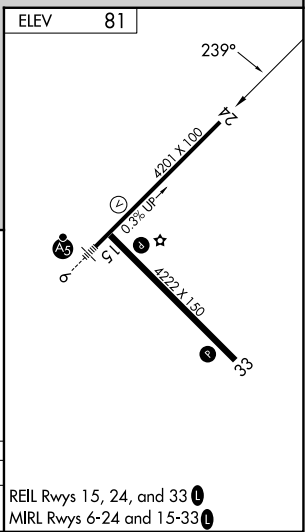

APP CRS 239°	Rwy Ldg TDZE Apt Elev	N/A N/A 81
------------------------	-----------------------------	---------------------------------------

RNAV (GPS)-A

BROOKHAVEN (HWV)

RNP APCH - GPS.	MISSED APPROACH: Climb to 2000 direct PIRCE and hold.
⚠ Rwy 6, 15 and 33 helicopter visibility reduction below 1 SM NA. ⚠ Circling Rwy 6, 15, 33 NA at night. When local altimeter setting not received, use ISP altimeter setting and increase all MDA's 40 feet.	

ASOS 119.625	NEW YORK APP CON 120.05 343.75	UNICOM 122.8 (CTAF) 0
------------------------	--	---------------------------------

NE-2, 11 JUN 2026 to 09 JUL 2026

NE-2, 11 JUN 2026 to 09 JUL 2026

REIL Rwys 15, 24, and 33 0
MIRL Rwys 6-24 and 15-33 0