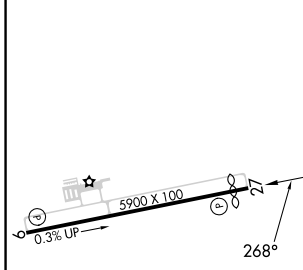

CATEGORY	A	B	C	D
LPV DA		1184-7/8	259 (300-7/8)	
LNAV/VNAV DA		1198-7/8	273 (300-7/8)	
LNAV MDA		1300-1	375 (400-1)	
CIRCLING	1340-1 414 (500-1)	1380-1 454 (500-1)	1500-1½ 574 (600-1½)	1580-2 654 (700-2)

REIL Rwy 9 and 27 **0**
HIRL Rwy 9-27 **0**