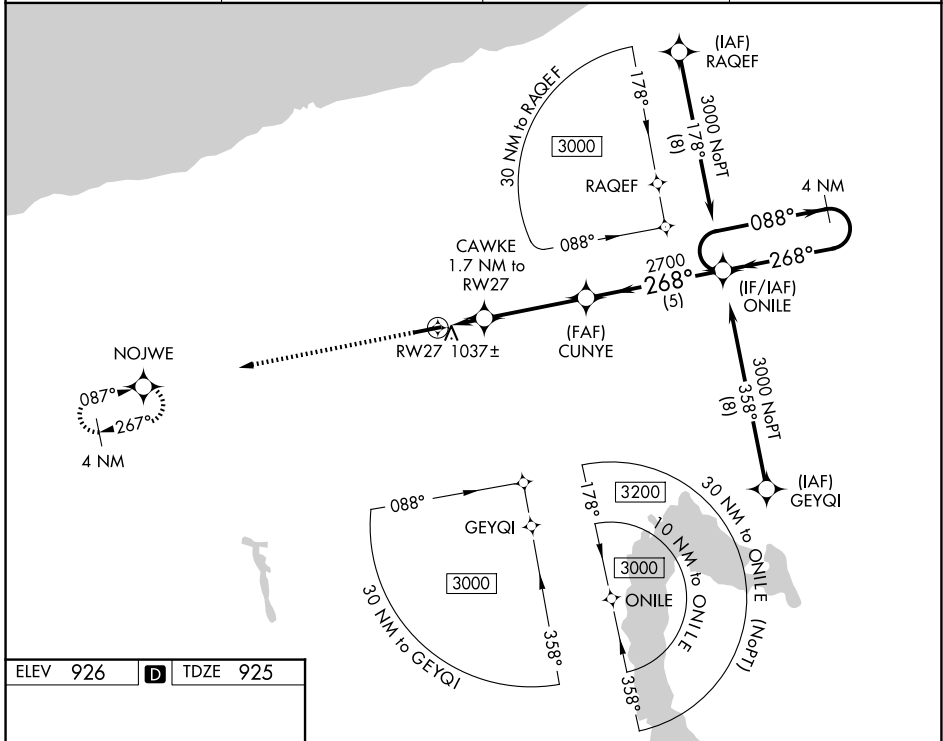

WAAS CH 72713 W27A	APP CRS 268°	Rwy Ldg TDZE Apt Elev	5100 925 926
--	------------------------	-----------------------------	---

RNAV (GPS) RWY 27

NORTHEAST OHIO RGNL (HZY)

▽ For uncompensated Baro-VNAV systems, LNAV/VNAV NA below -21°C (-5°F) or above 54°C (130°F). DME/DME RNP-0.3 NA.

MISSED APPROACH: Climb to 2800 direct NOJWE and hold.

ASOS 127.025	BUFFALO APP CON * 121.0	UNICOM 122.8 (CTAF)	123.3 0
------------------------	-----------------------------------	-------------------------------	-----------------------

ELEV 926	D	TDZE 925
----------	----------	----------

CATEGORY	A	B	C	D
LPV DA		1184-7/8	259 (300-7/8)	
LNAV/VNAV DA		1198-7/8	273 (300-7/8)	
LNAV MDA		1300-1	375 (400-1)	
CIRCLING	1340-1 414 (500-1)	1380-1 454 (500-1)	1500-1½ 574 (600-1½)	1580-2 654 (700-2)

REIL Rwy 9 and 27 **0**
HIRL Rwy 9-27 **0**