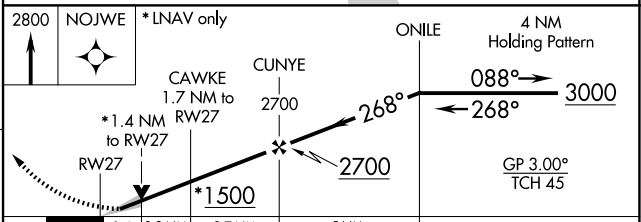

CATEGORY	A	B	C	D
LPV DA		1184-7/8	259 (300-7/8)	
LNAV/VNAV DA		1198-7/8	273 (300-7/8)	
LNAV MDA		1300-1	375 (400-1)	
CIRCLING	1340-1 414 (500-1)	1380-1 454 (500-1)	1500-1½ 574 (600-1½)	1580-2 654 (700-2)

REIL Rwy 9 and 27 **0**
HIRL Rwy 9-27 **0**